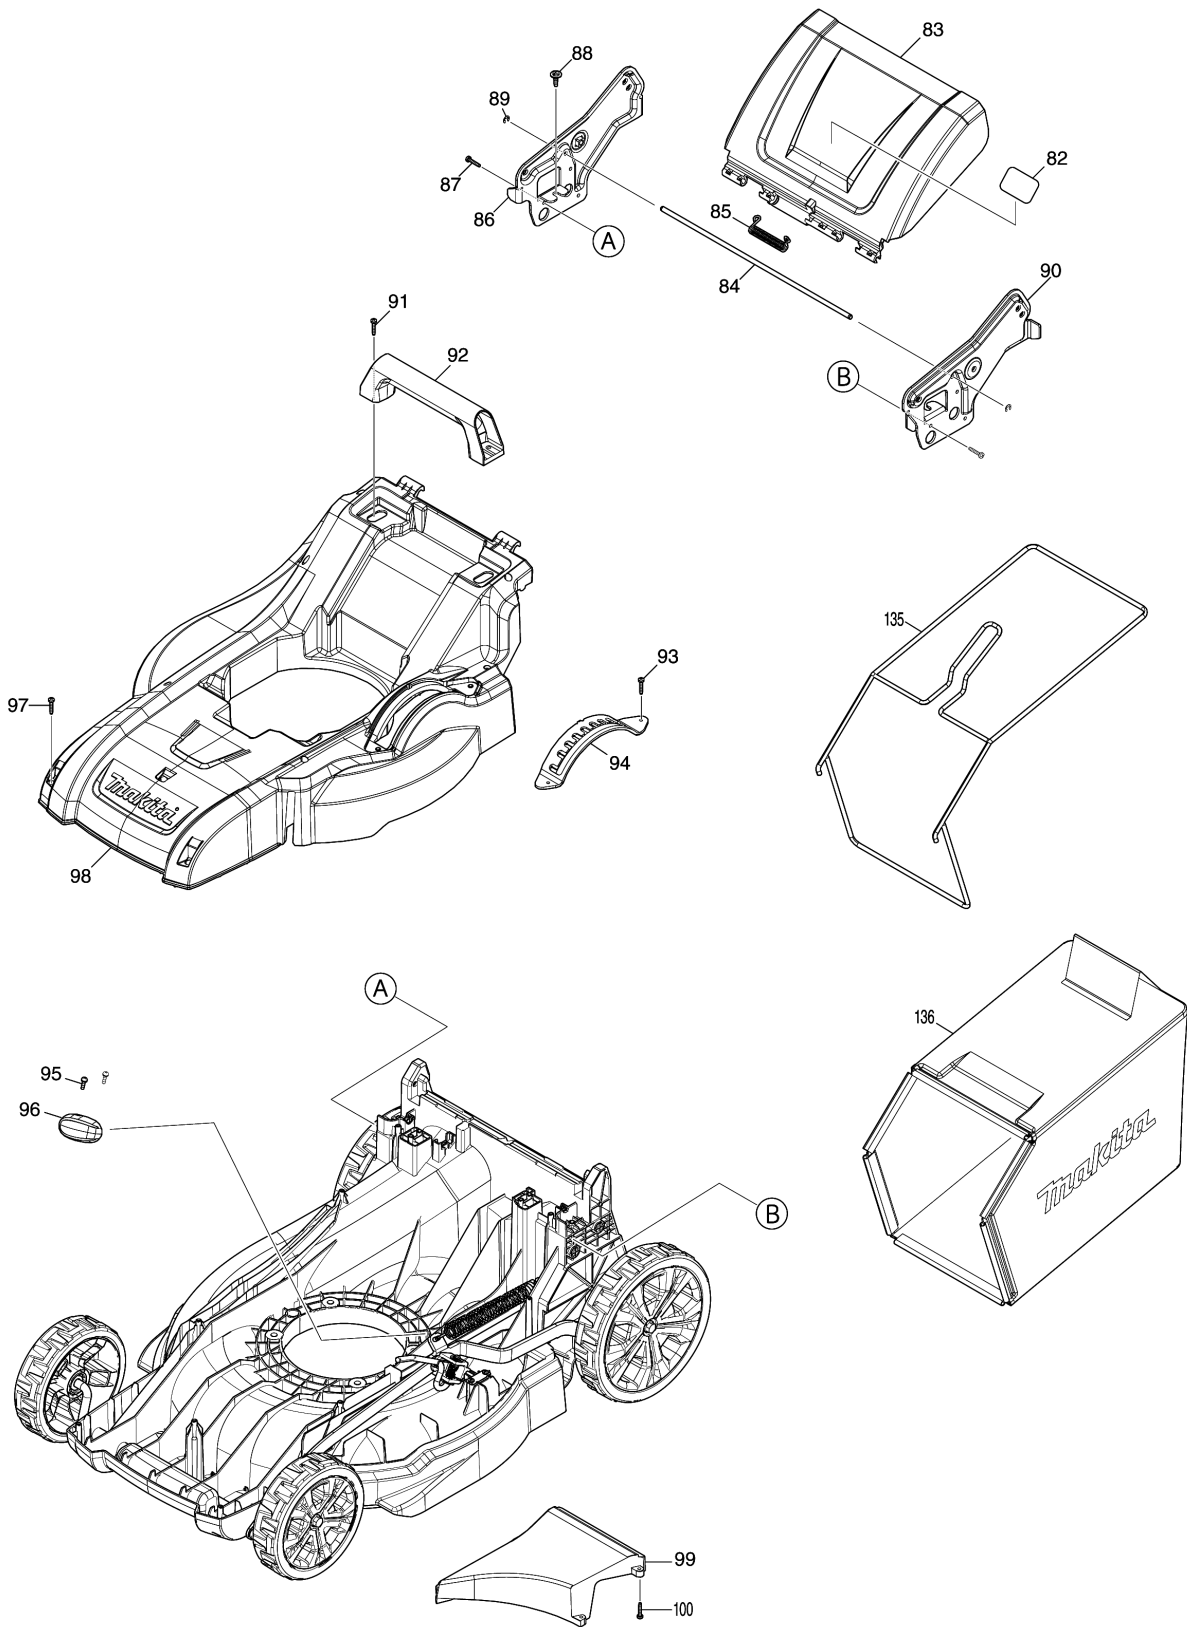

Model No.LM001J 480MM CORDLESS LAWN MOWER

Model No.LM001J 480MM CORDLESS LAWN MOWER

Model No.LM001J 480MM CORDLESS LAWN MOWER

Model No.LM001J 480MM CORDLESS LAWN MOWER