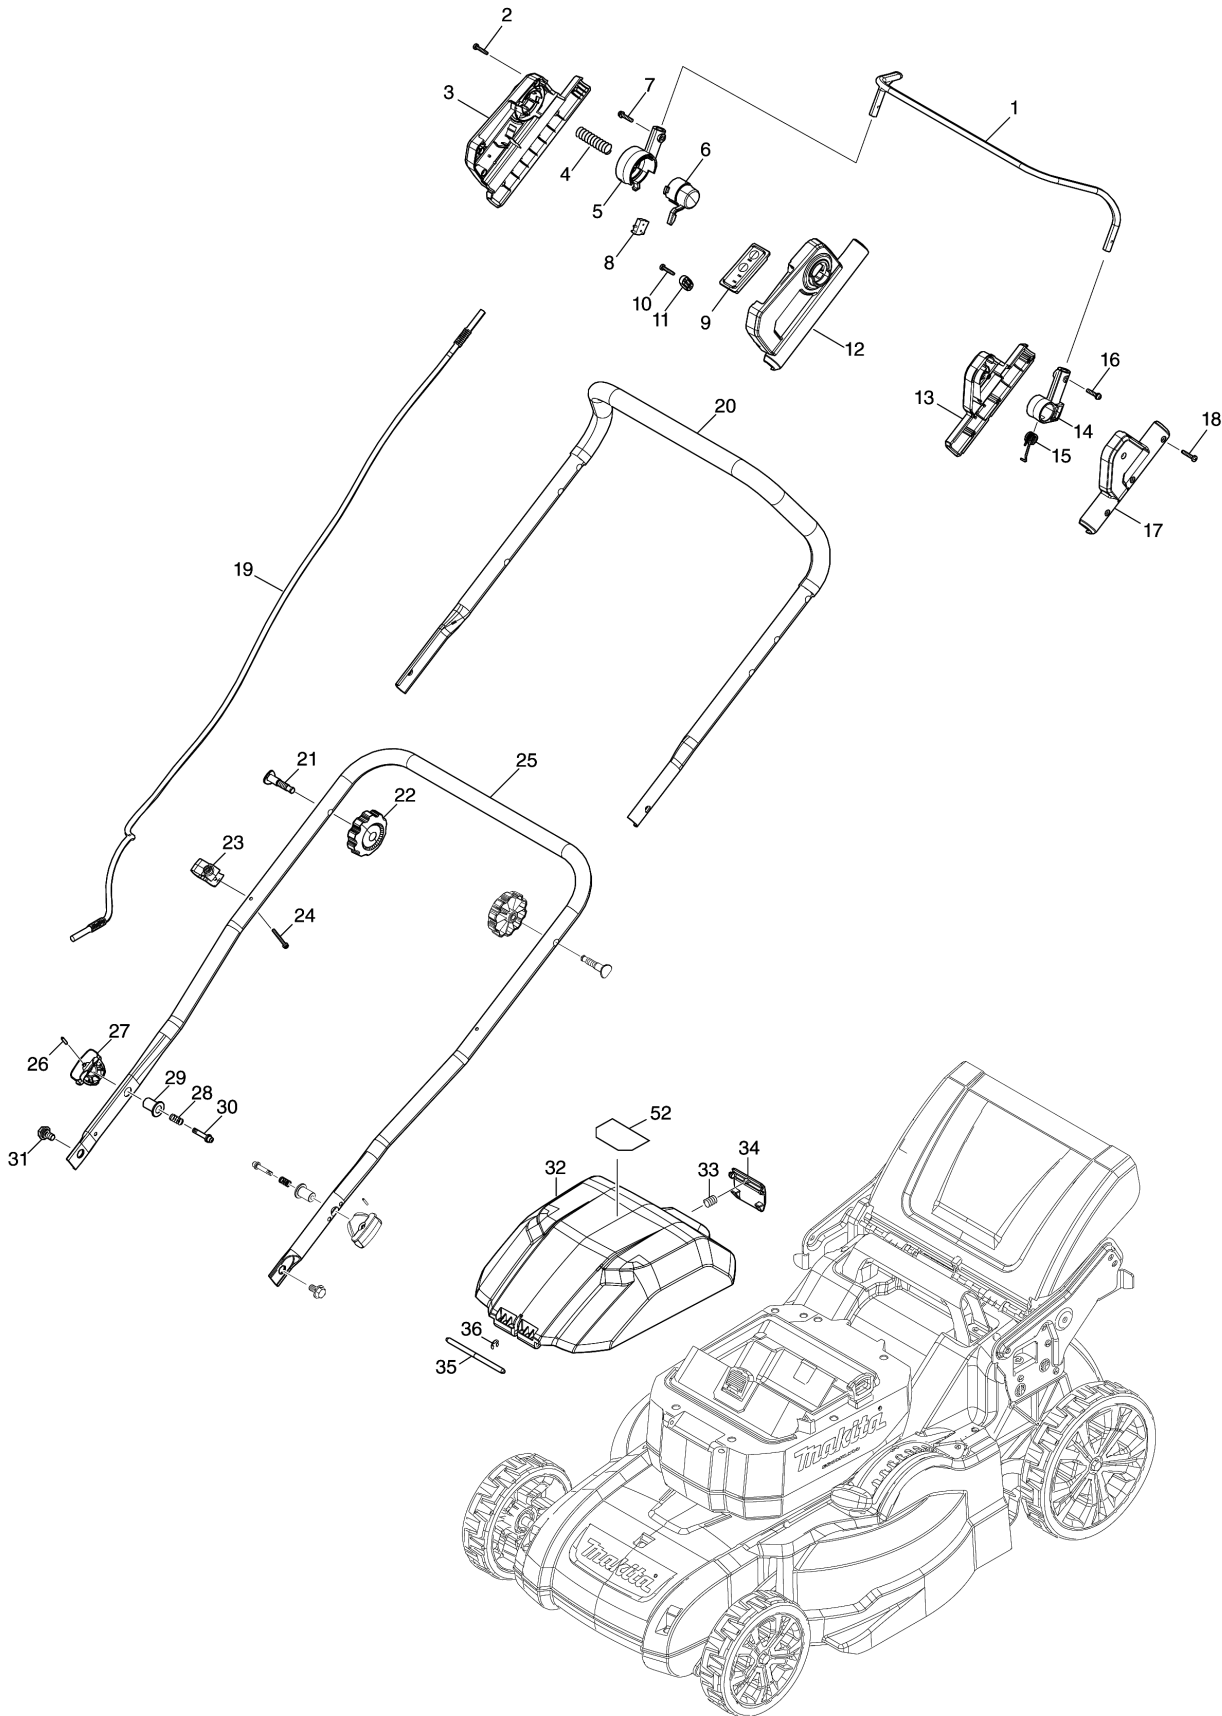

Model No.LM001J 480MM CORDLESS LAWN MOWER

Model No.LM001J 480MM CORDLESS LAWN MOWER

Model No.LM001J 480MM CORDLESS LAWN MOWER

Model No.LM001J 480MM CORDLESS LAWN MOWER