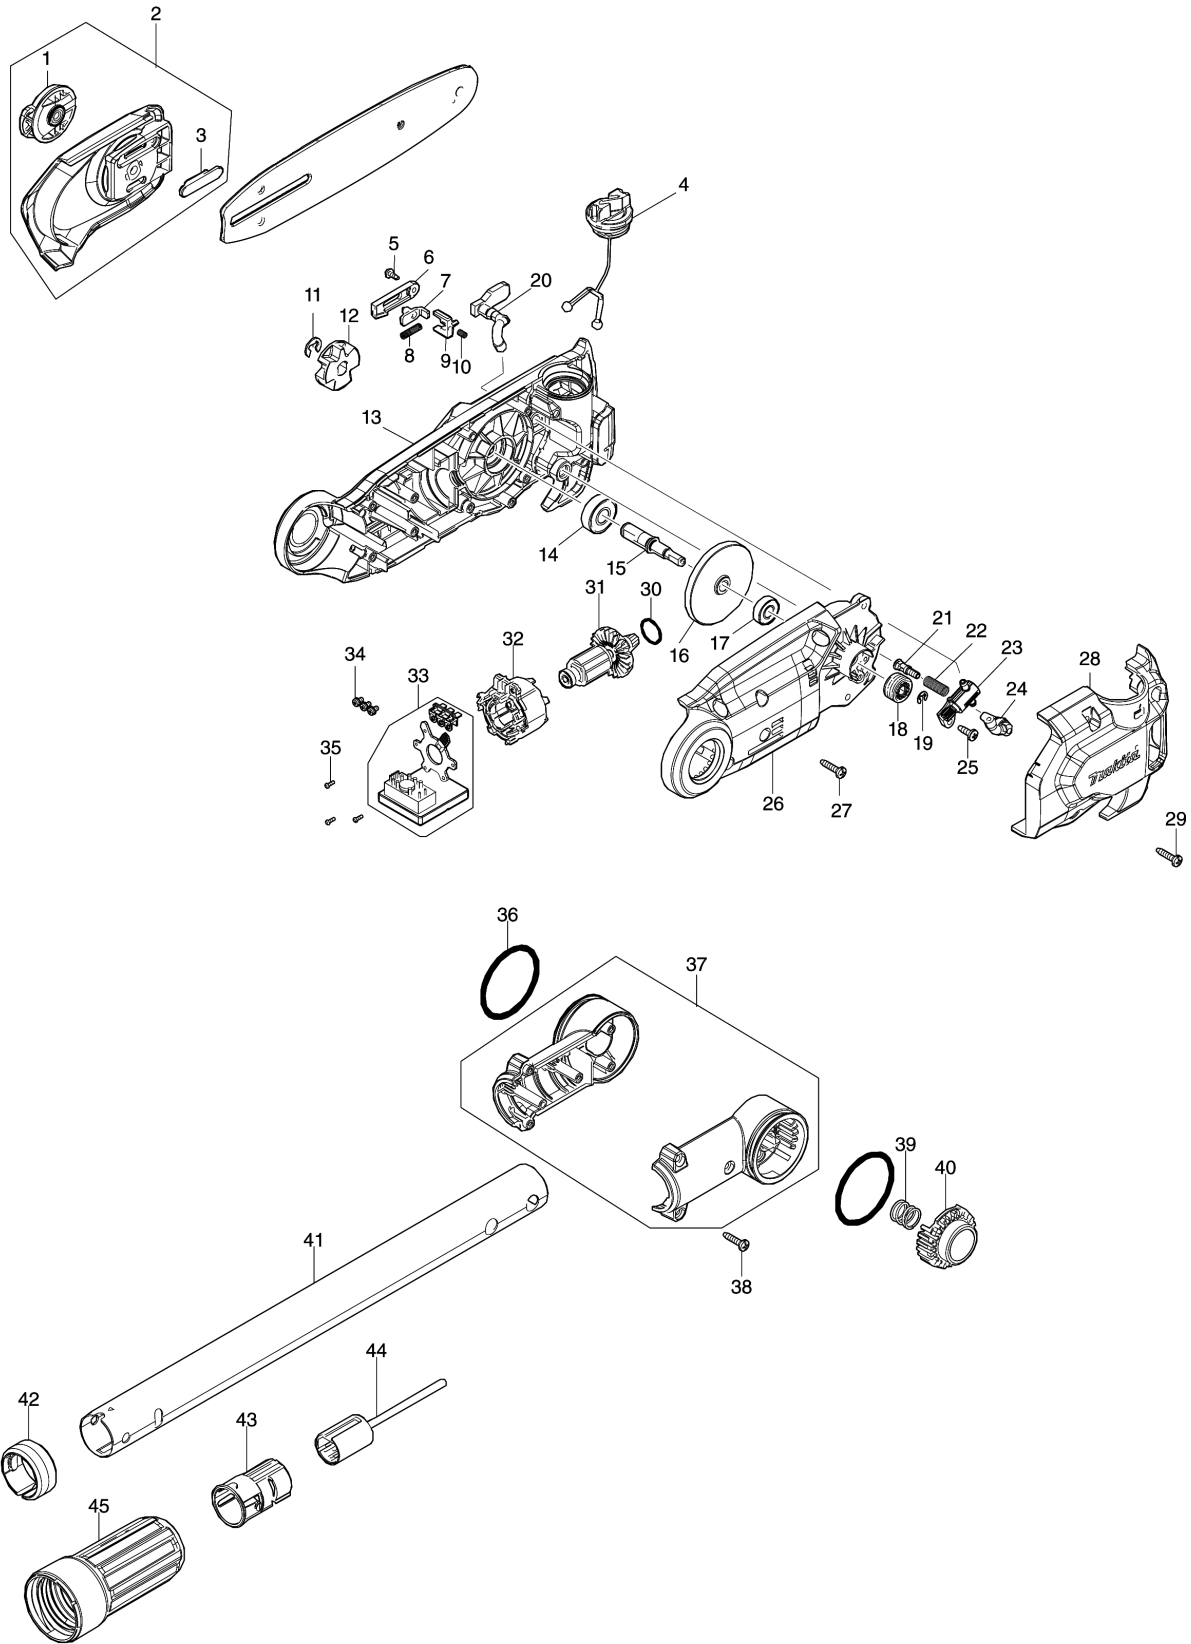

Model No.DUA200 200MM CORDLESS POLE SAW

Model No.DUA200 200MM CORDLESS POLE SAW