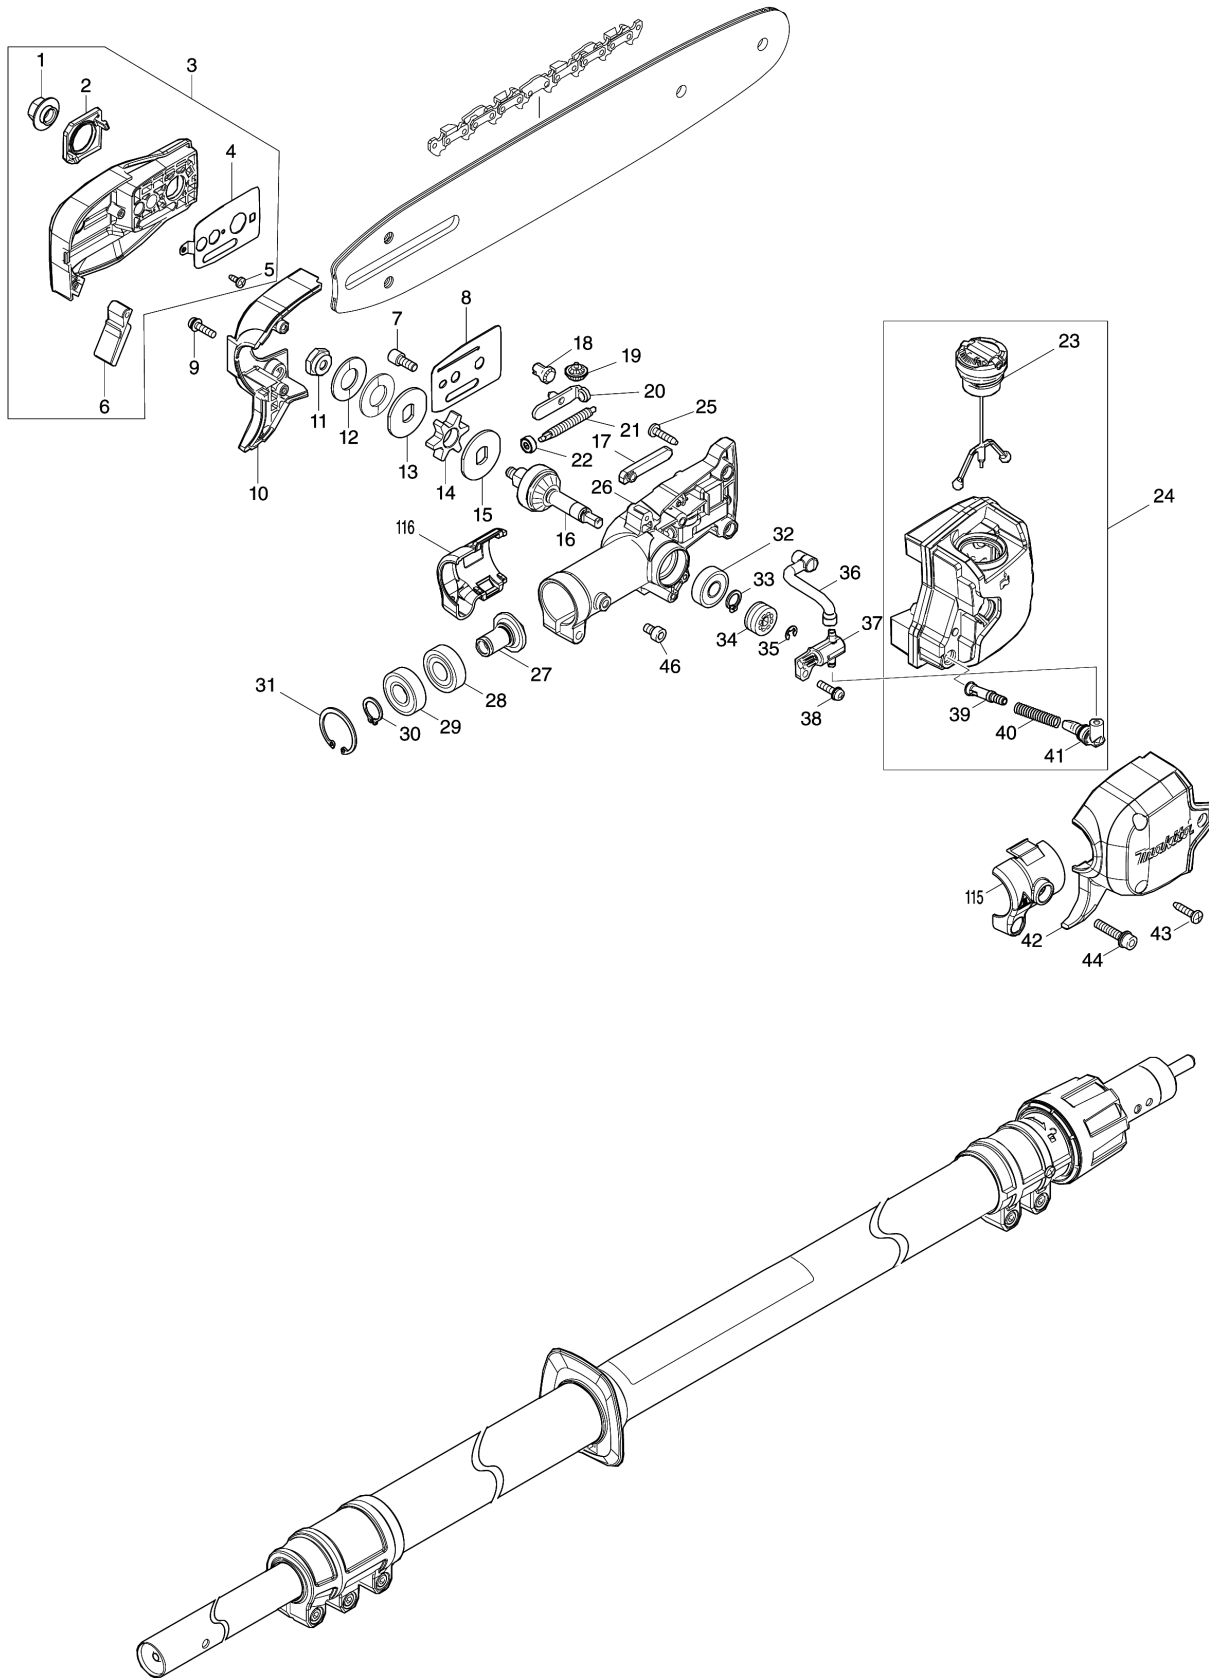

Model No.UA004G 300MM CORDLESS POLE SAW

Model No.UA004G 300MM CORDLESS POLE SAW

Model No.UA004G 300MM CORDLESS POLE SAW