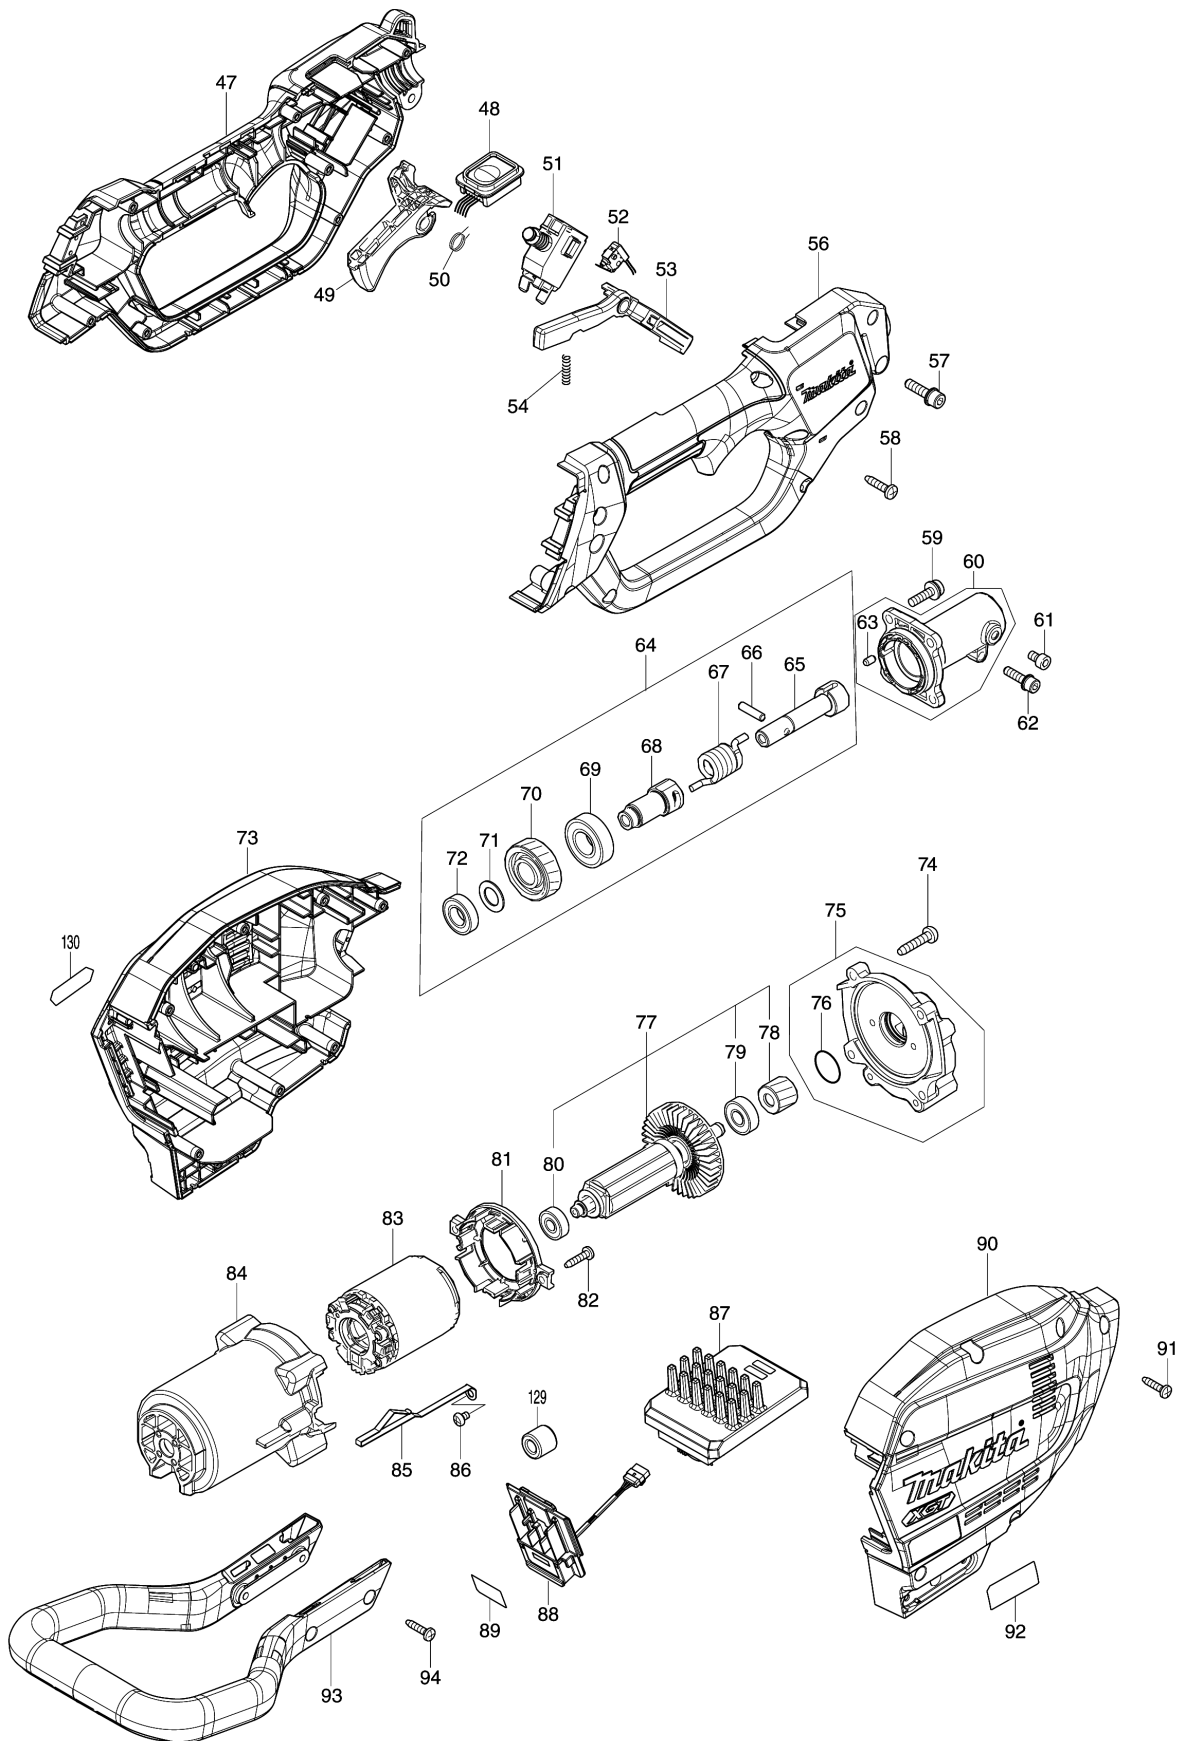

Model No.UA004G 300MM CORDLESS POLE SAW

Model No.UA004G 300MM CORDLESS POLE SAW

Model No.UA004G 300MM CORDLESS POLE SAW