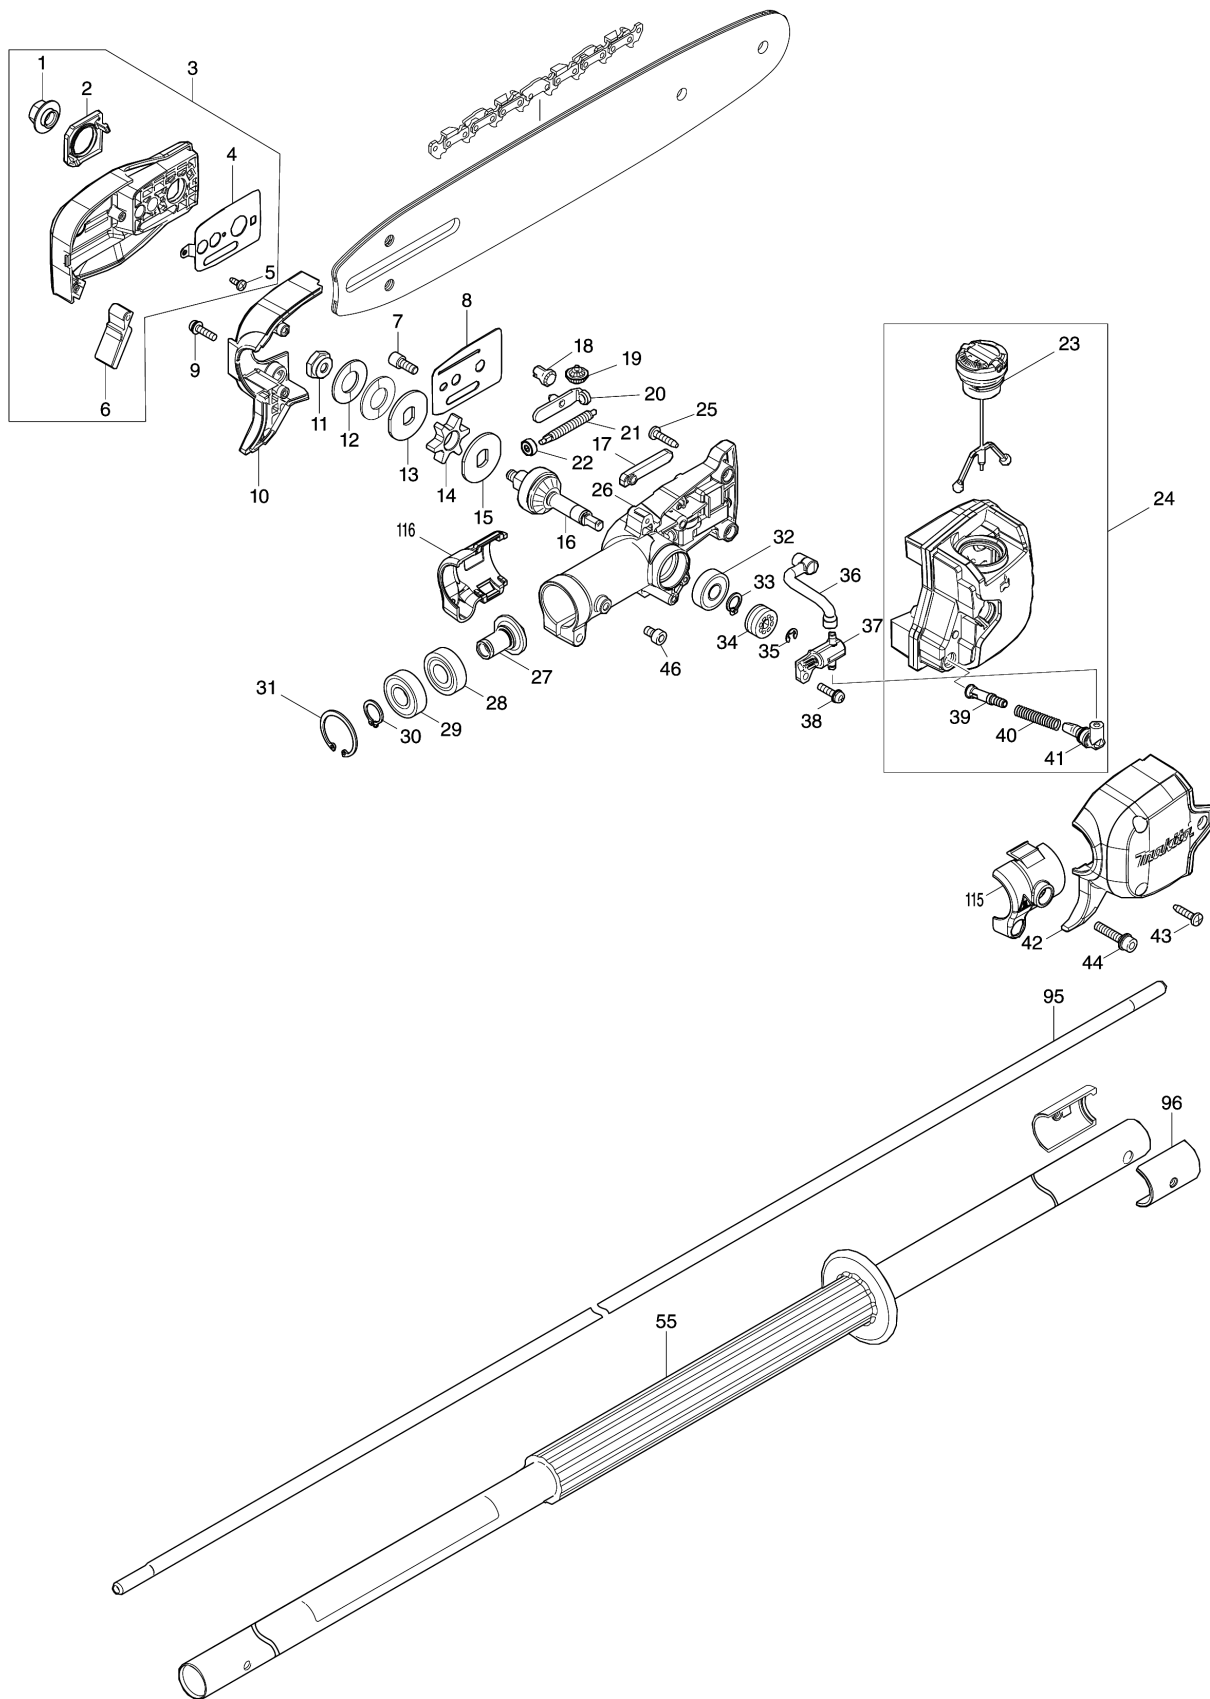

Model No.UA003G 300MM CORDLESS POLE SAW

Model No.UA003G 300MM CORDLESS POLE SAW