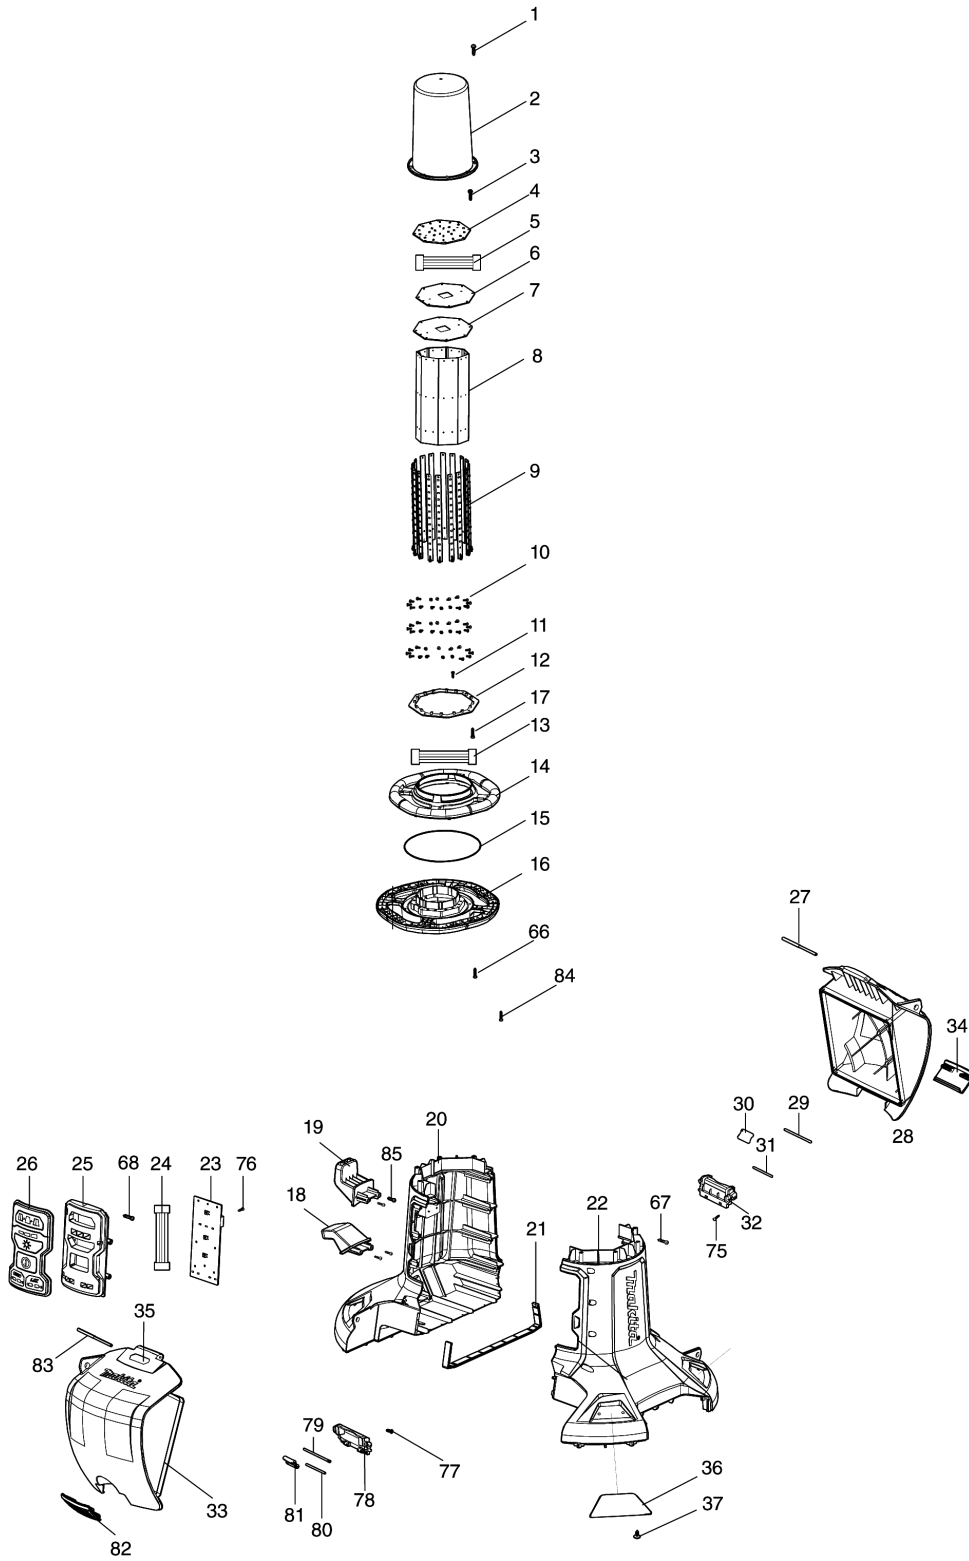

# Model No.ML010G CORDLESS AREA WORKLIGHT

Model No.ML010G CORDLESS AREA WORKLIGHT