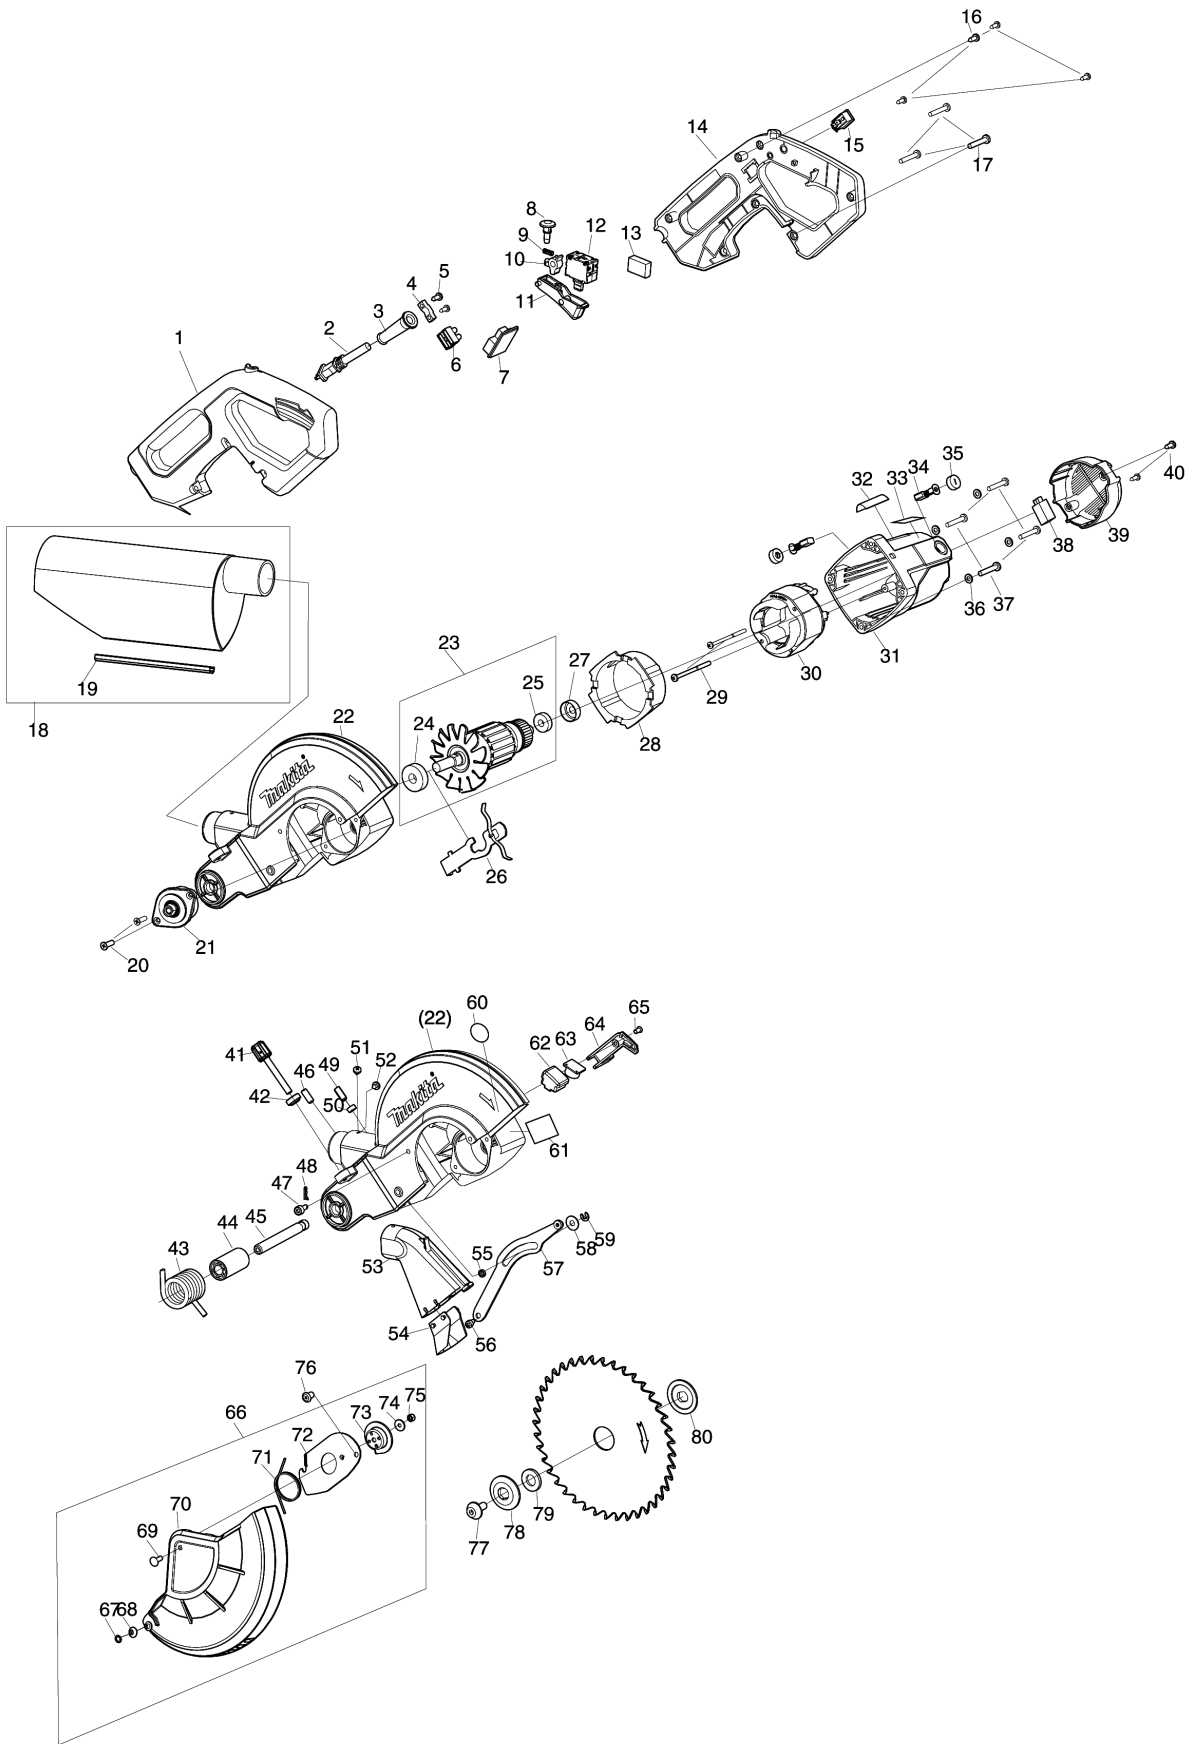

Model No.LS1110F 260MM SLIDE COMPOUND MITER SAW

Model No.LS1110F 260MM SLIDE COMPOUND MITER SAW