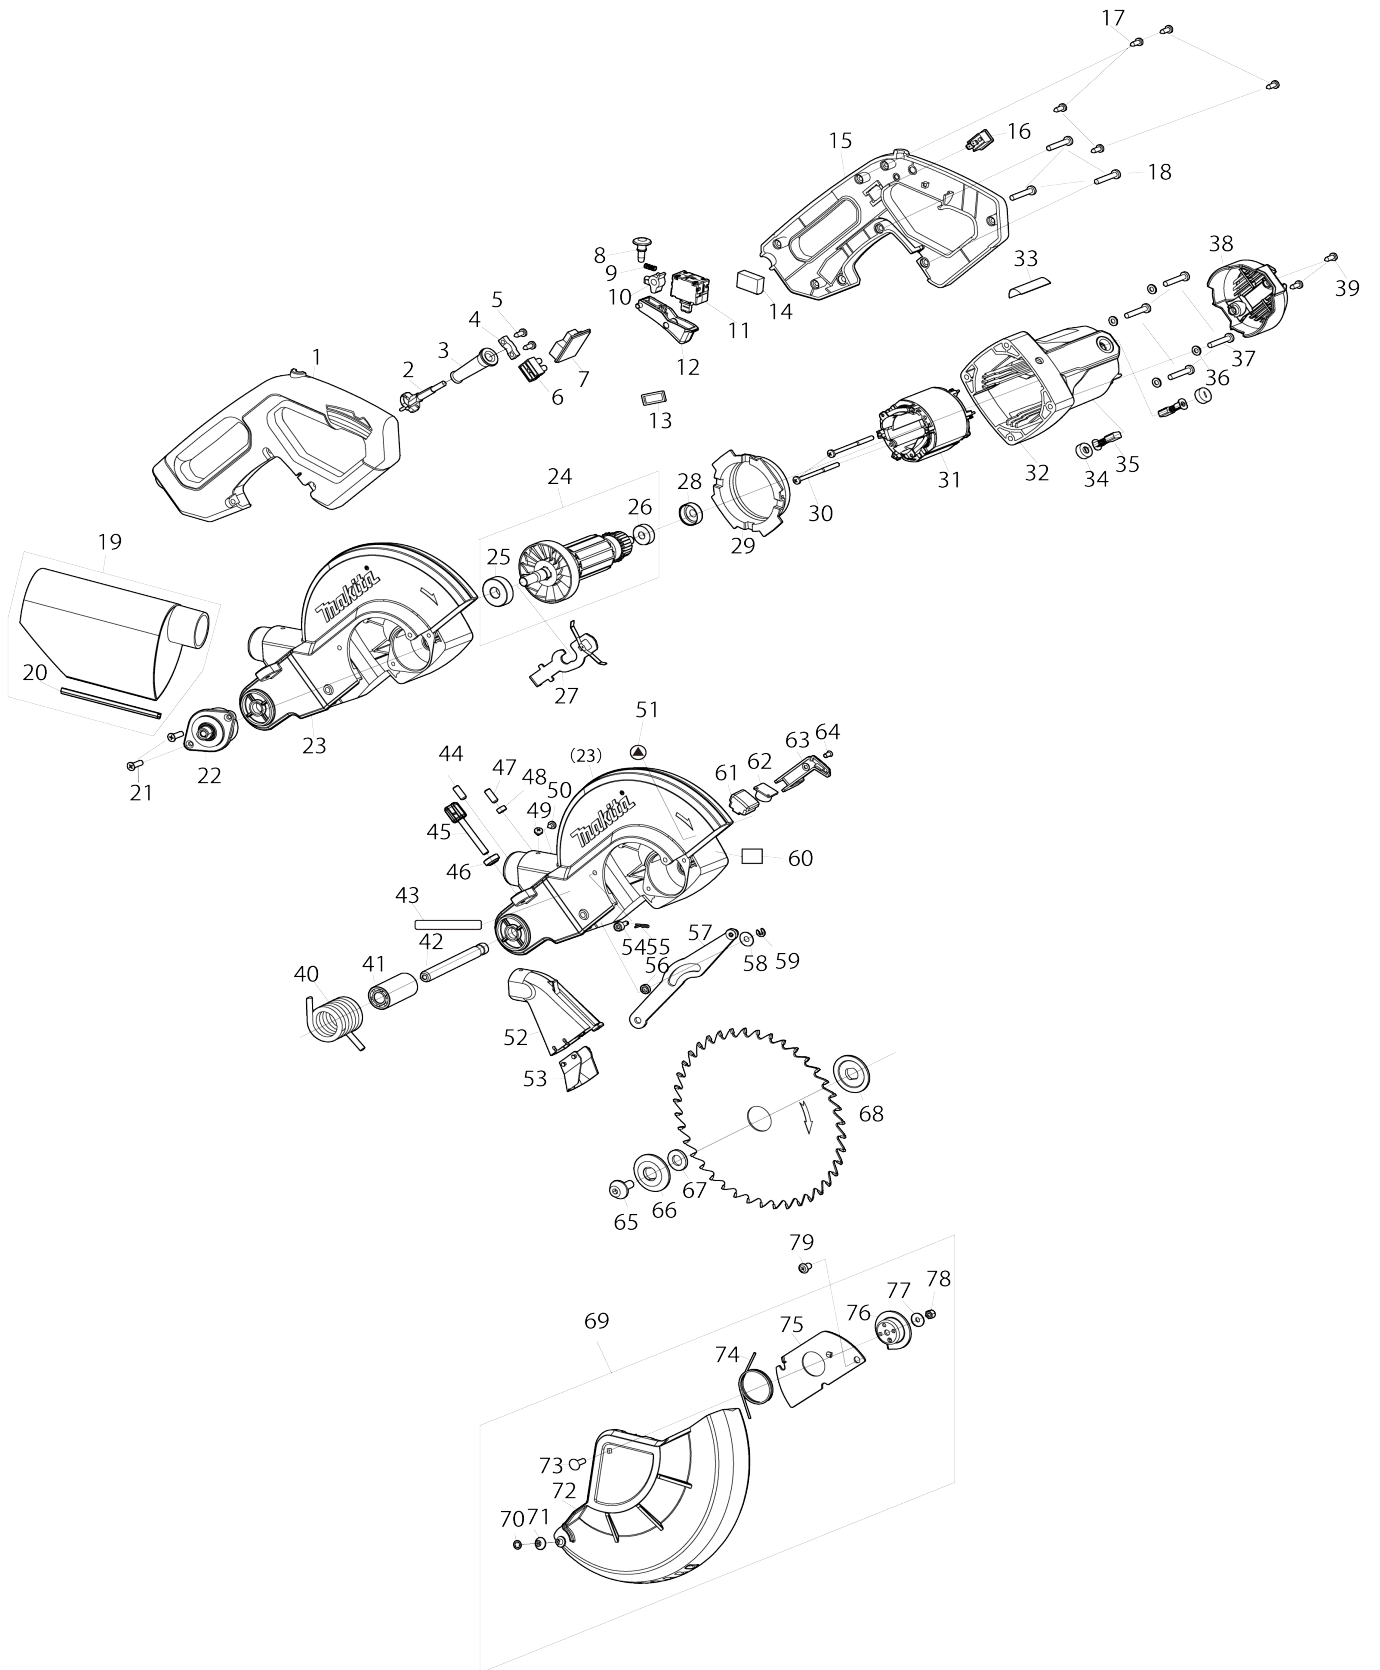

Model No. LS0816F Slide Compound Miter Saw

Model No. LS0816F Slide Compound Miter Saw