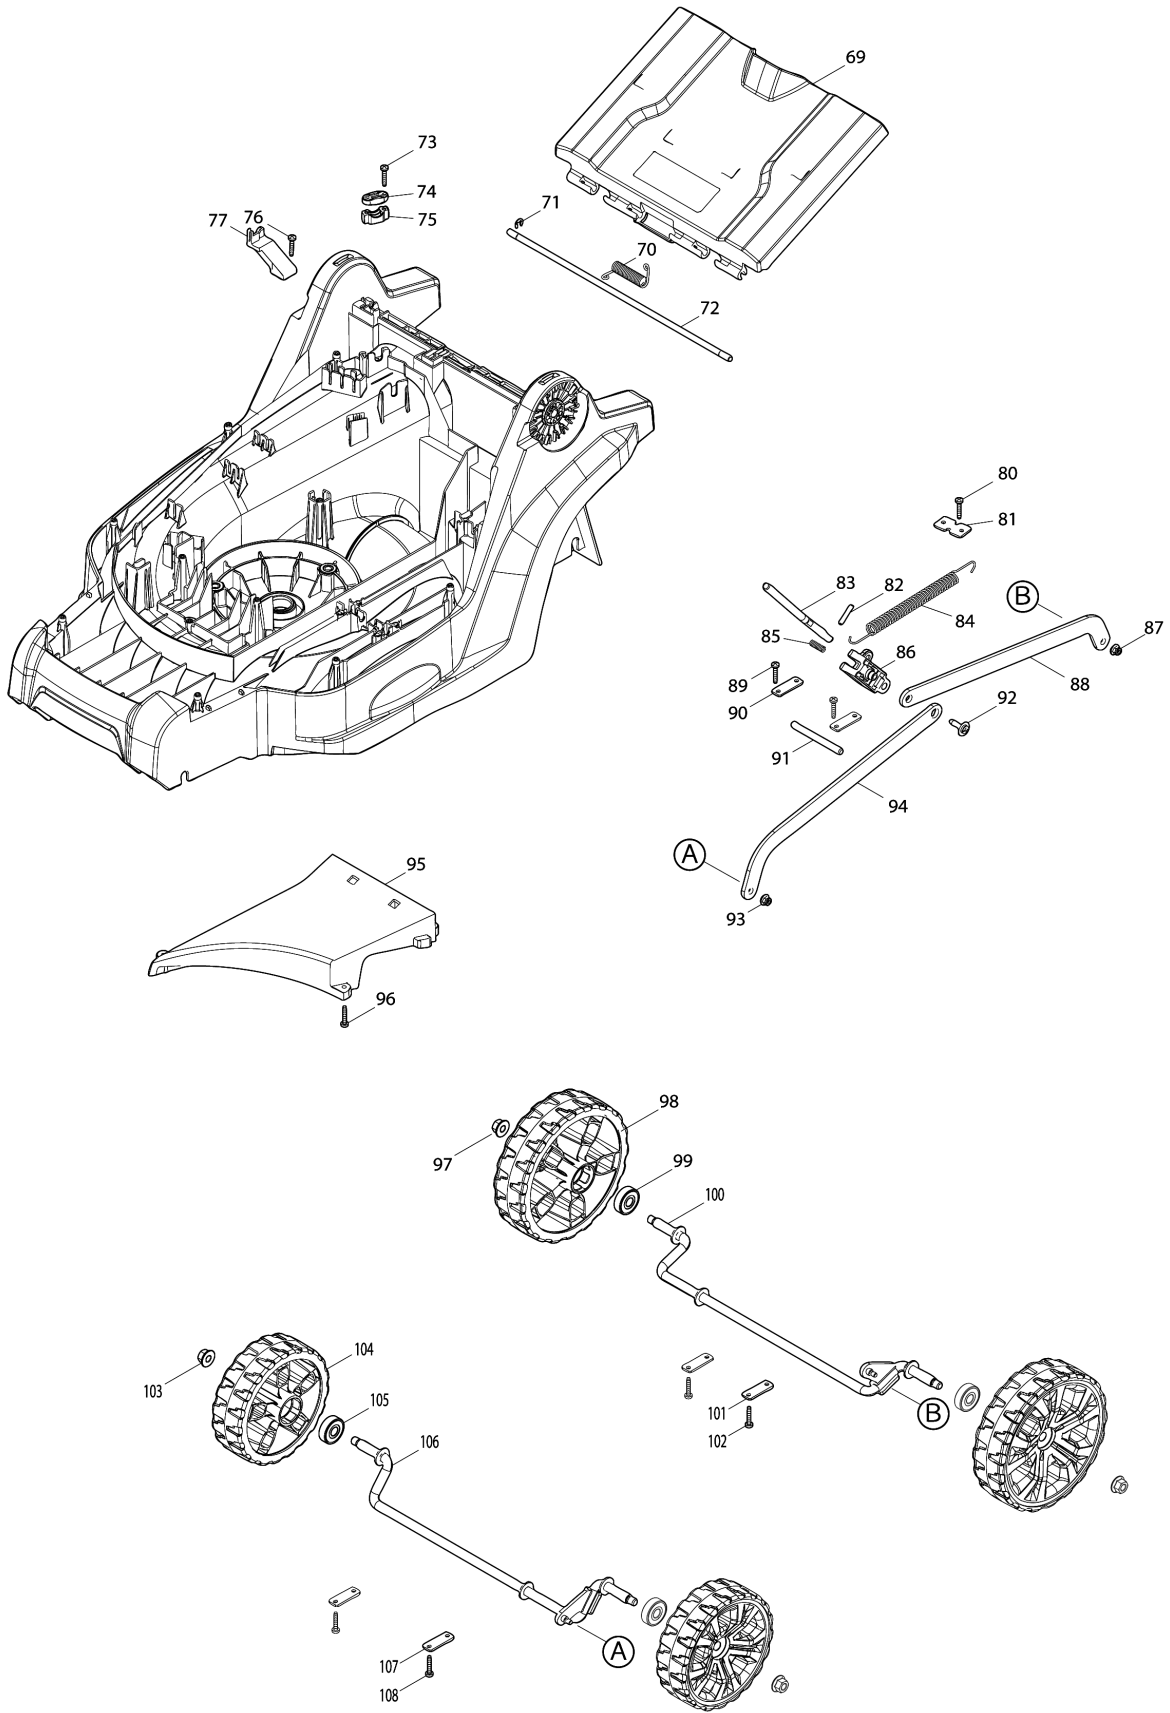

Model No.LM004G 430MM CORDLESS LAWN MOWER

Model No.LM004G 430MM CORDLESS LAWN MOWER

Model No.LM004G 430MM CORDLESS LAWN MOWER

Model No.LM004G 430MM CORDLESS LAWN MOWER