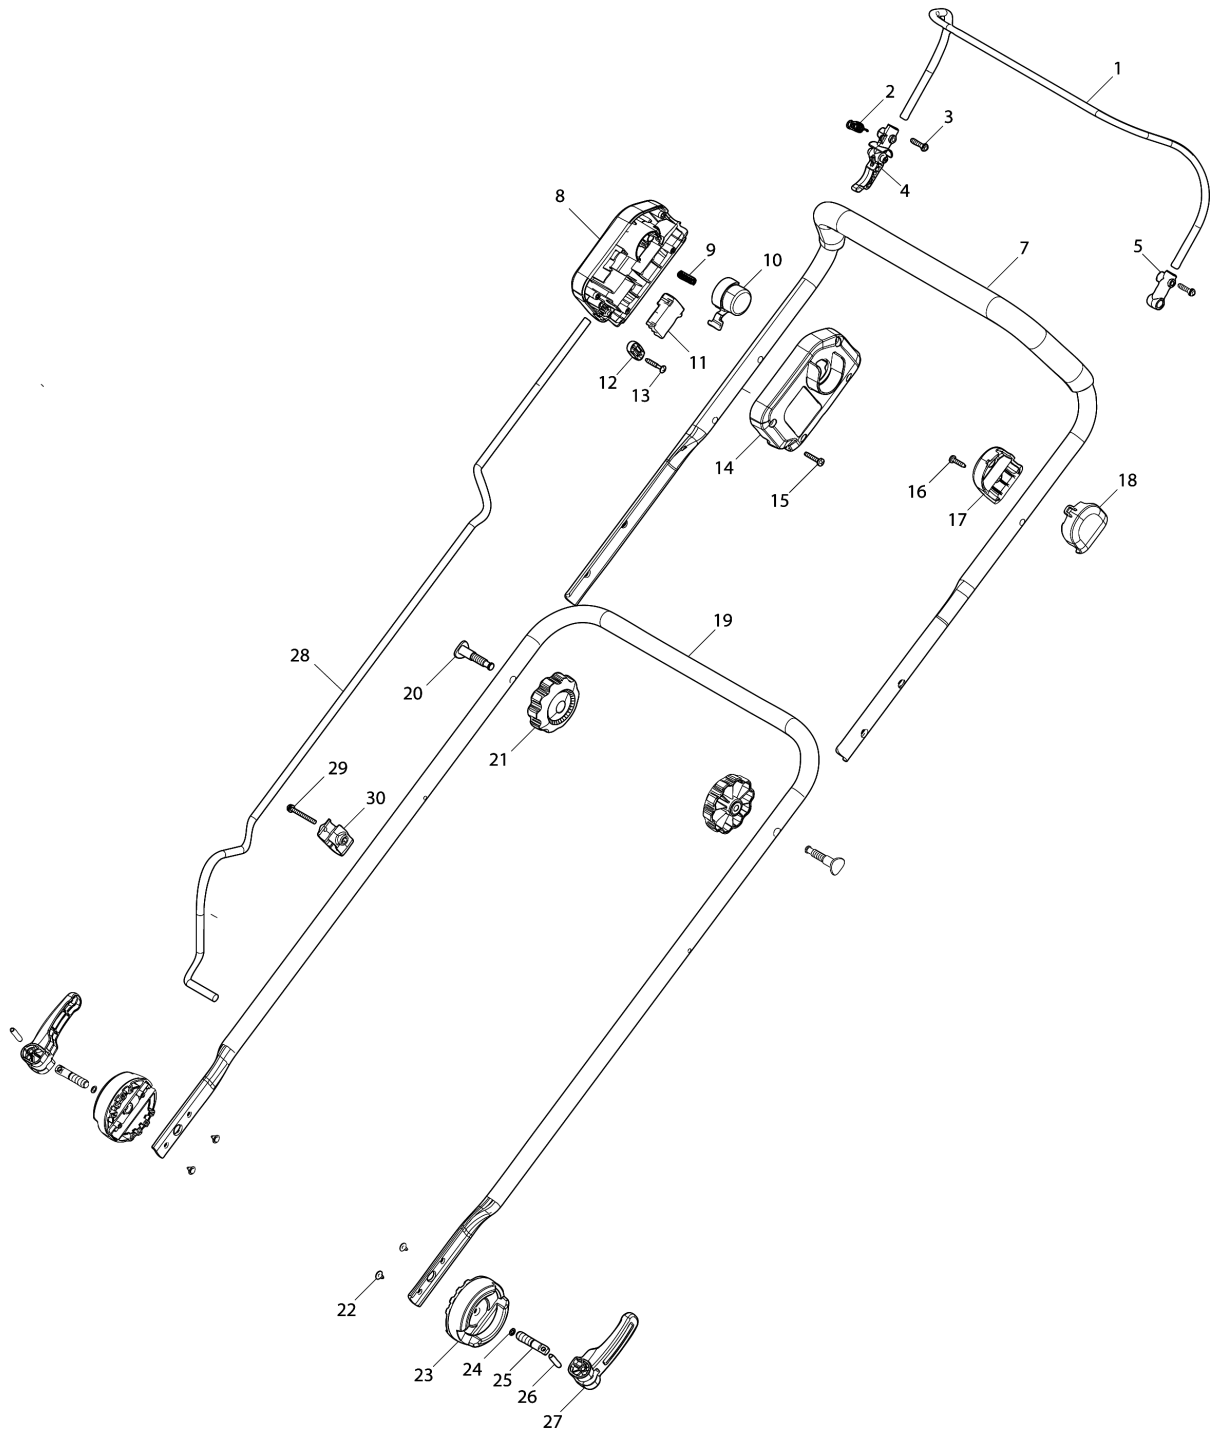

Model No.LM004G 430MM CORDLESS LAWN MOWER

Model No.LM004G 430MM CORDLESS LAWN MOWER

Model No.LM004G 430MM CORDLESS LAWN MOWER

Model No.LM004G 430MM CORDLESS LAWN MOWER