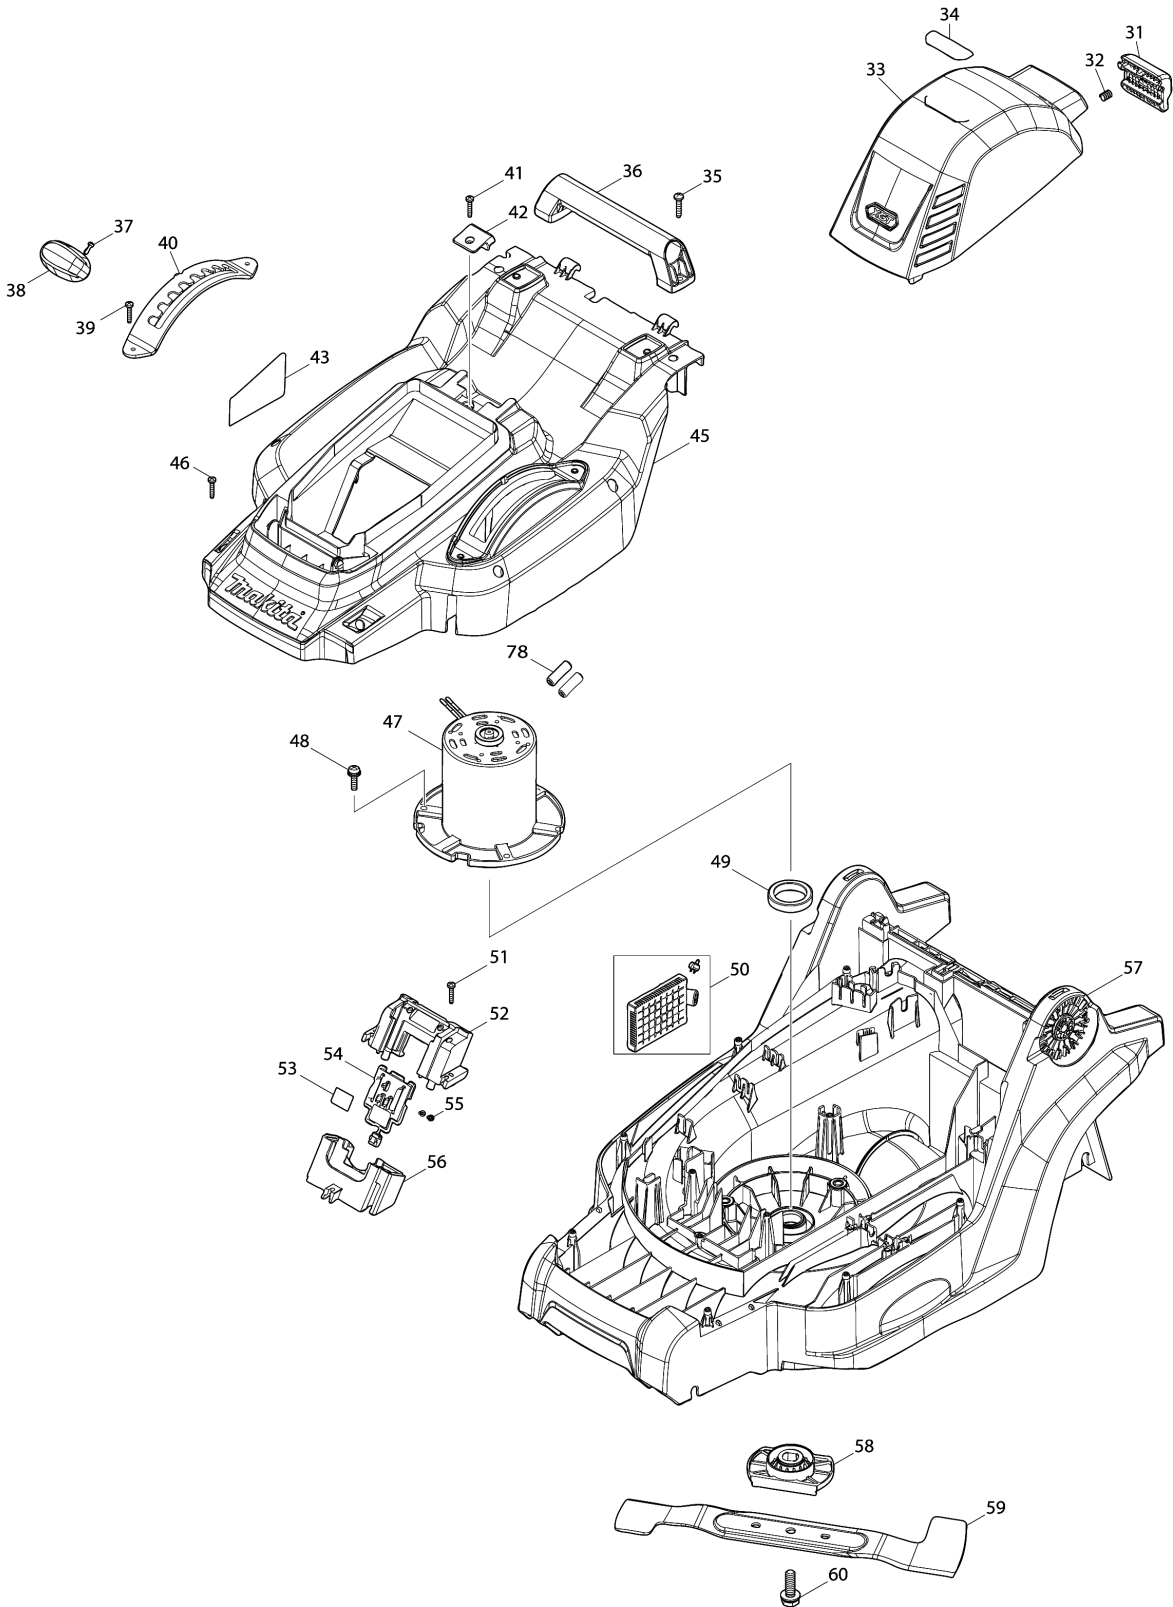

Model No.LM003G 380MM CORDLESS LAWN MOWER

Model No.LM003G 380MM CORDLESS LAWN MOWER

Model No.LM003G 380MM CORDLESS LAWN MOWER

Model No.LM003G 380MM CORDLESS LAWN MOWER