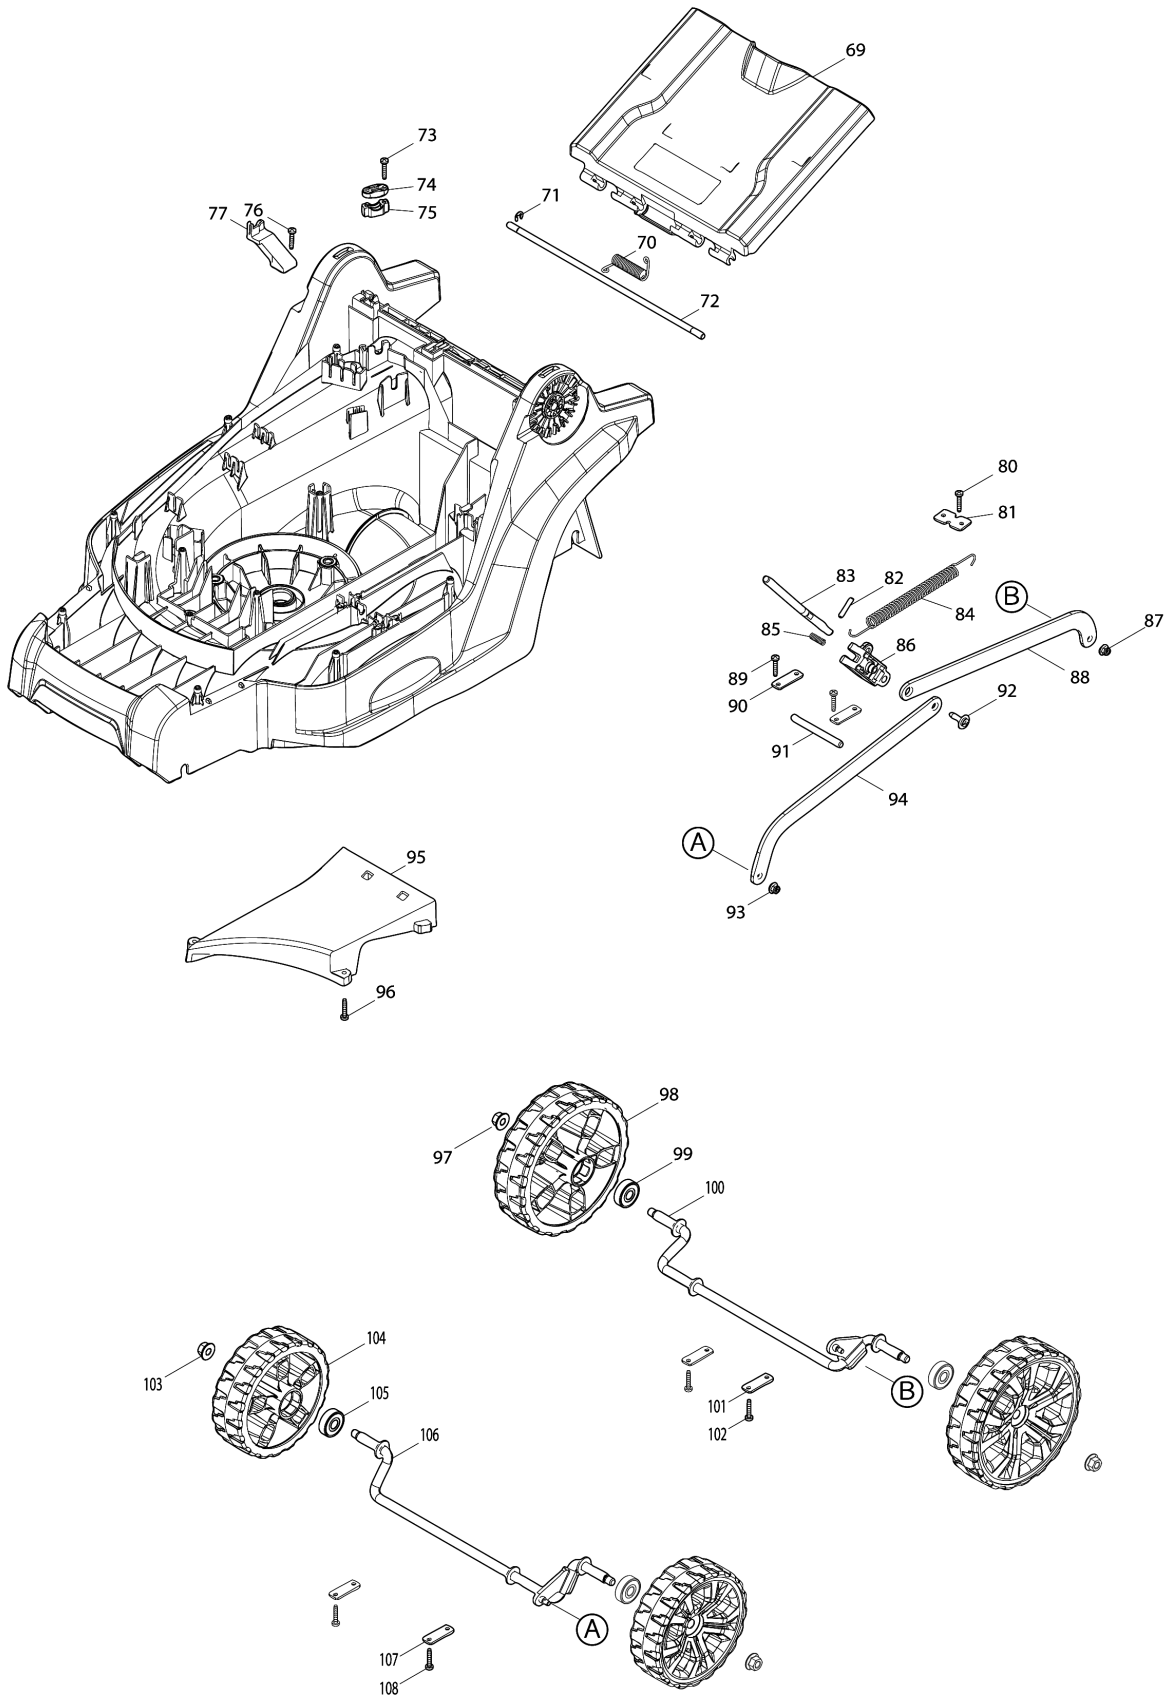

Model No.LM003G 380MM CORDLESS LAWN MOWER

Model No.LM003G 380MM CORDLESS LAWN MOWER

Model No.LM003G 380MM CORDLESS LAWN MOWER

Model No.LM003G 380MM CORDLESS LAWN MOWER