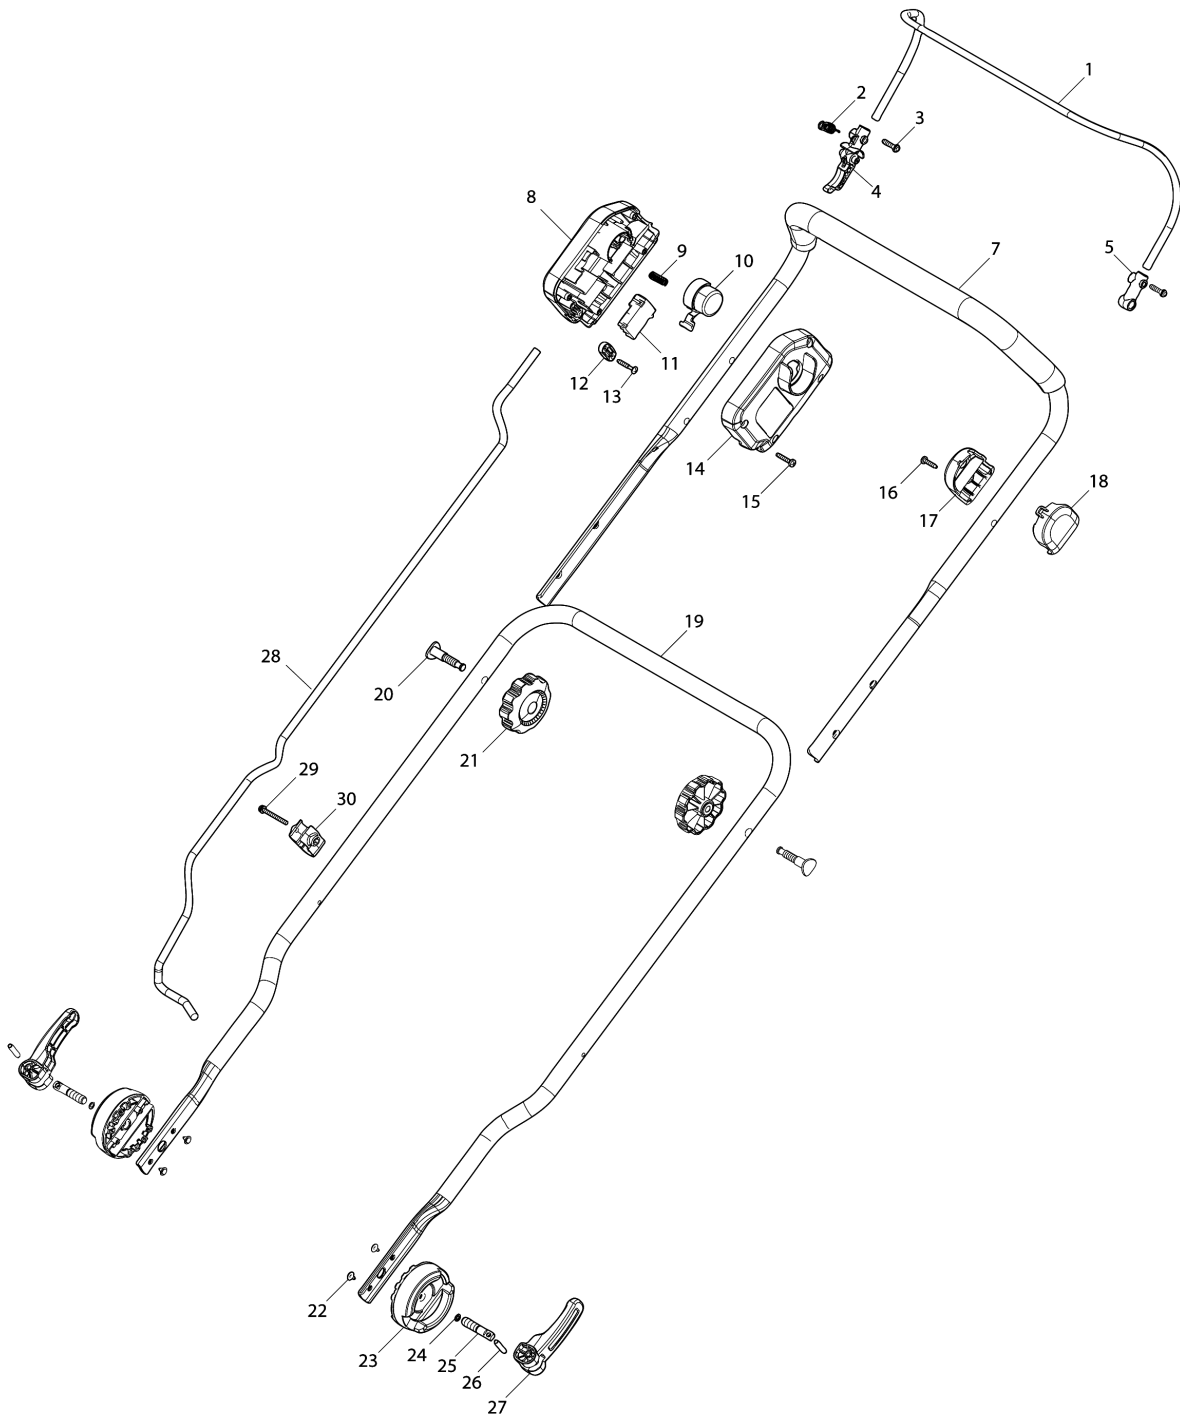

Model No.LM003G 380MM CORDLESS LAWN MOWER

Model No.LM003G 380MM CORDLESS LAWN MOWER

Model No.LM003G 380MM CORDLESS LAWN MOWER

Model No.LM003G 380MM CORDLESS LAWN MOWER