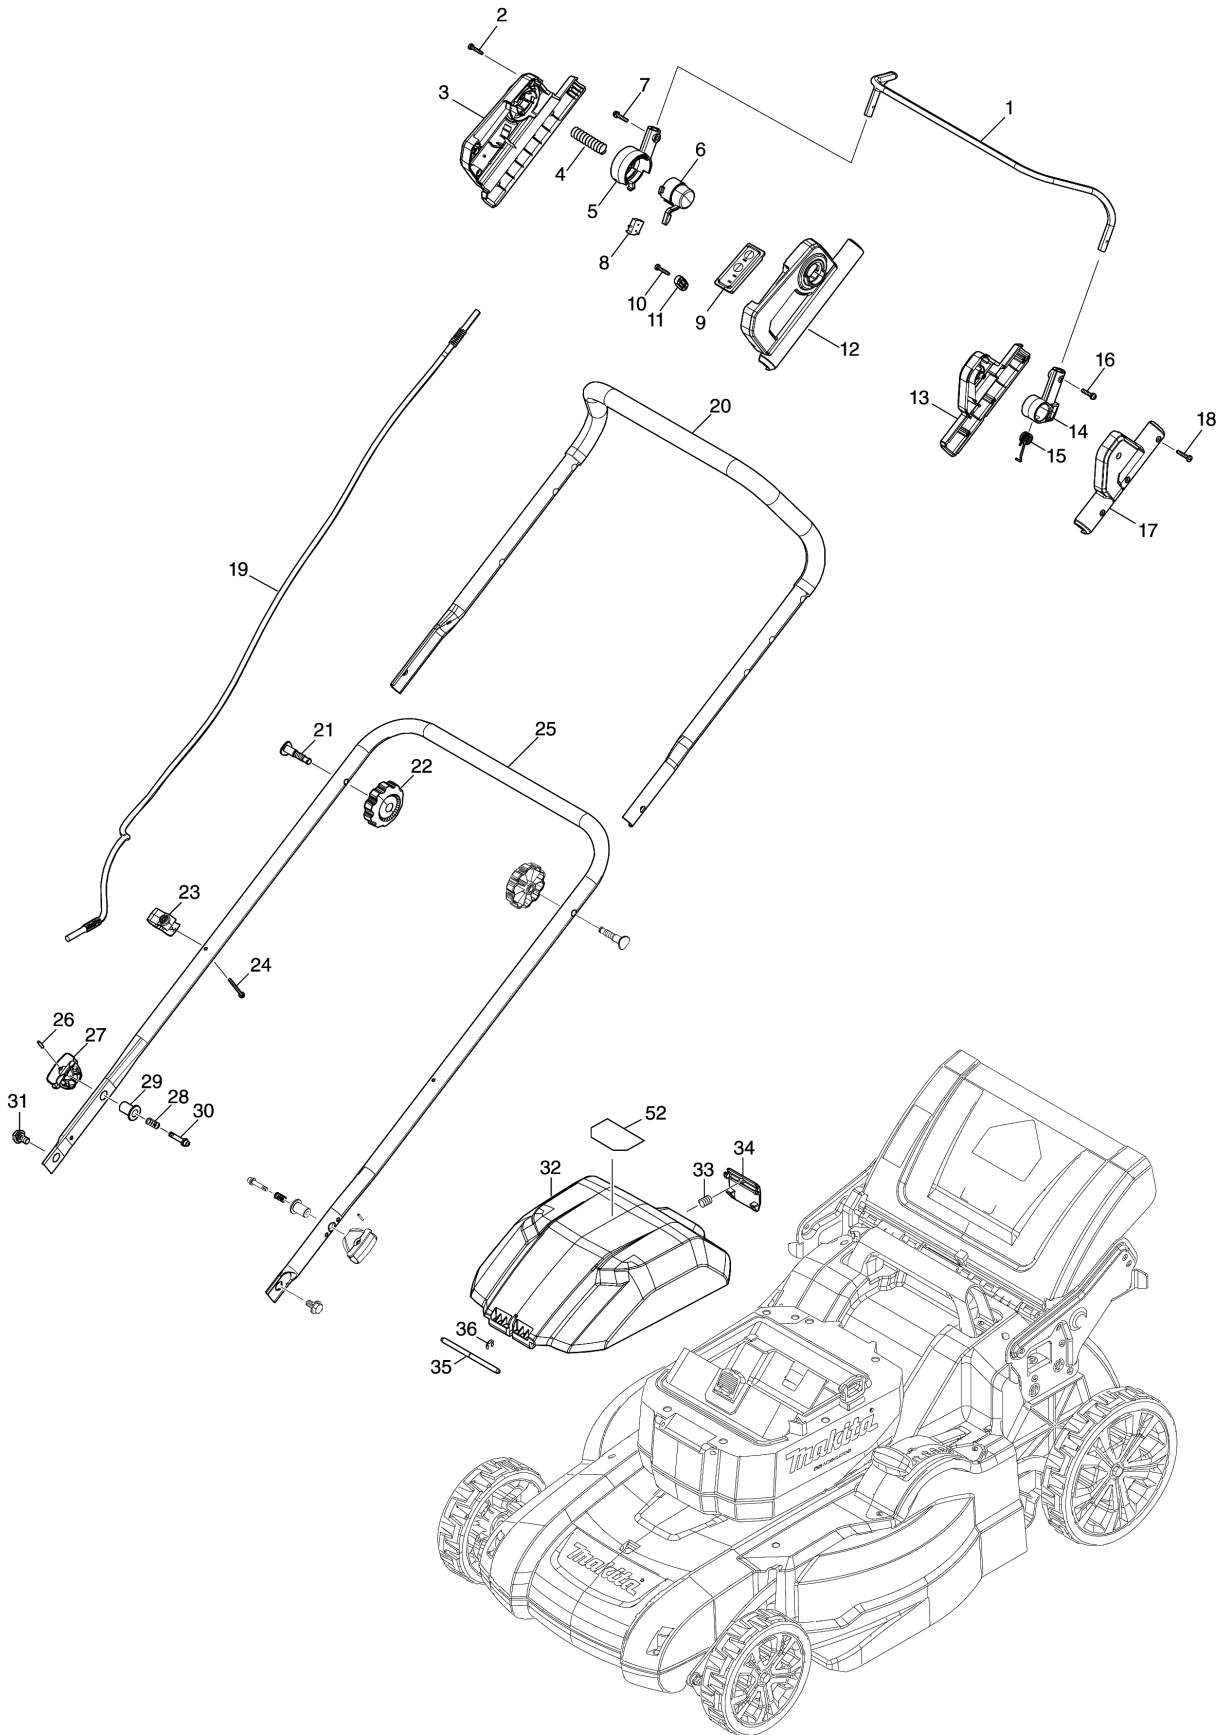

Model No.LM002J 530MM CORDLESS LAWN MOWER

Model No.LM002J 530MM CORDLESS LAWN MOWER

Model No.LM002J 530MM CORDLESS LAWN MOWER

Model No.LM002J 530MM CORDLESS LAWN MOWER