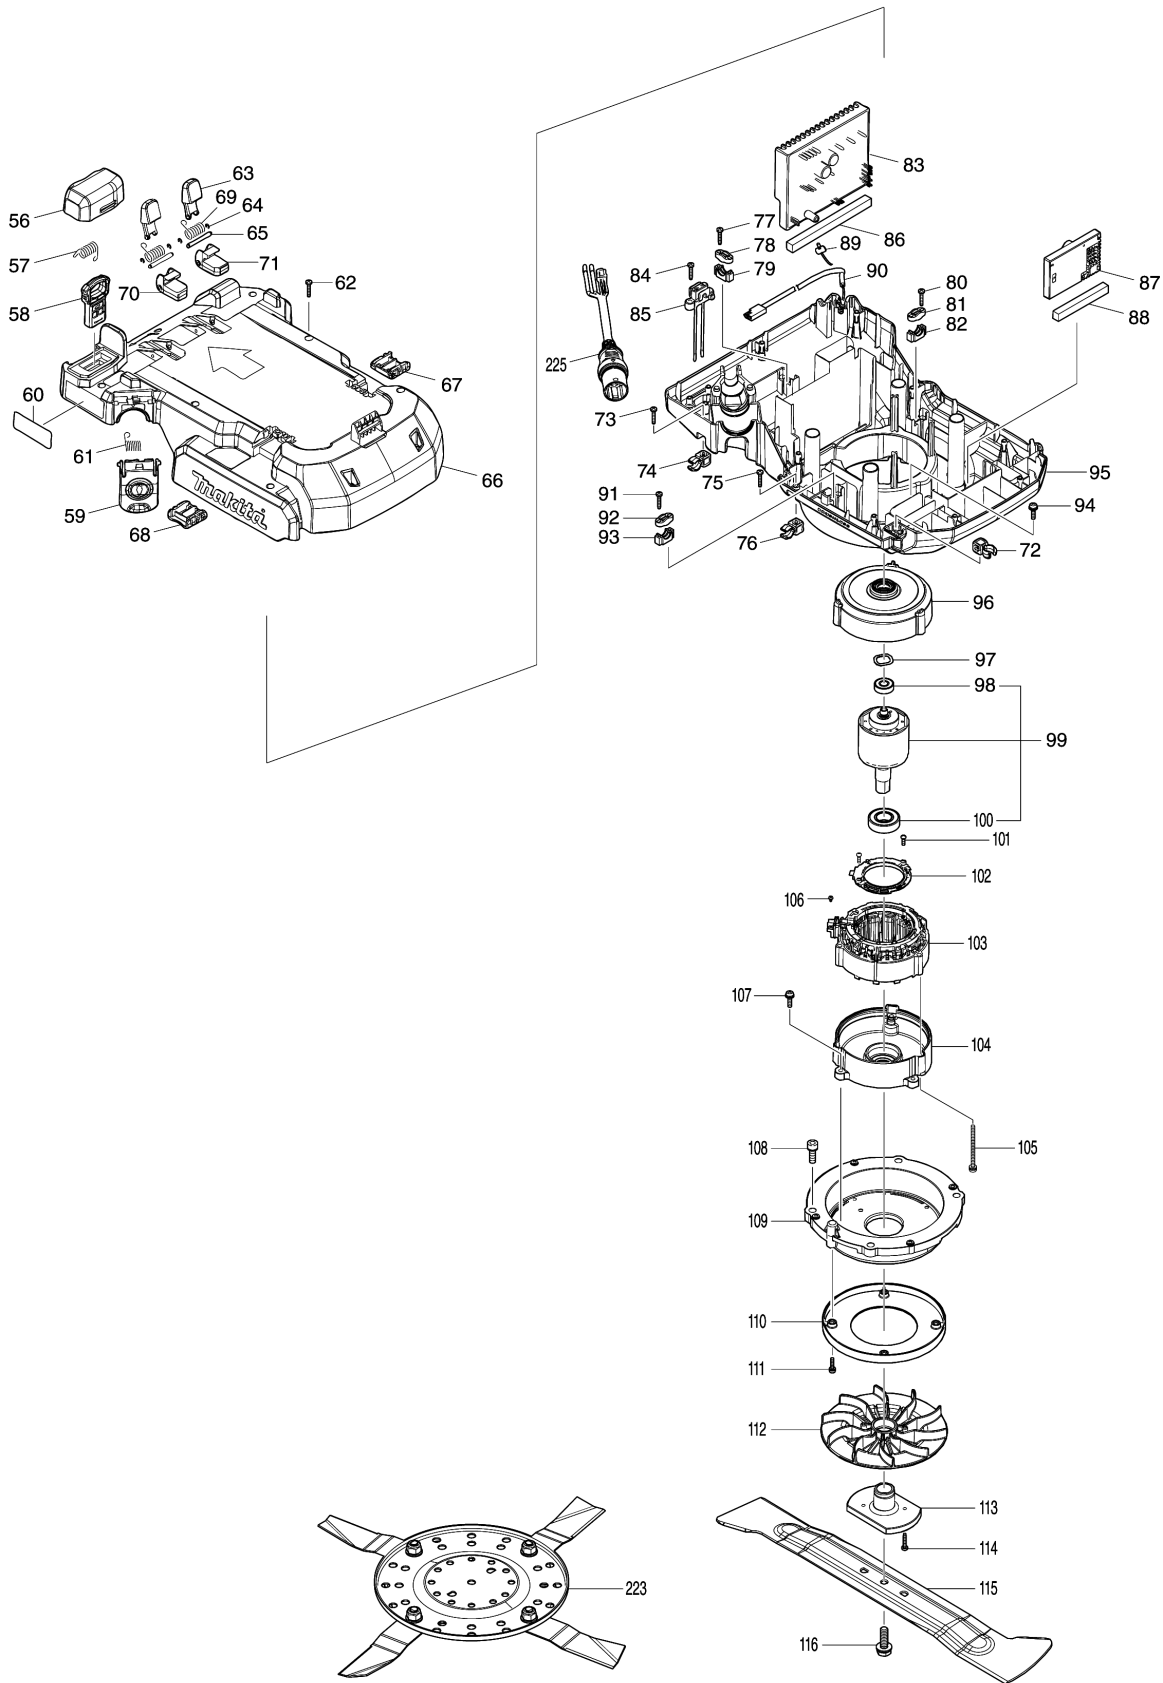

# Model No.LM001C BATTERY POWERED LAWN MOWER