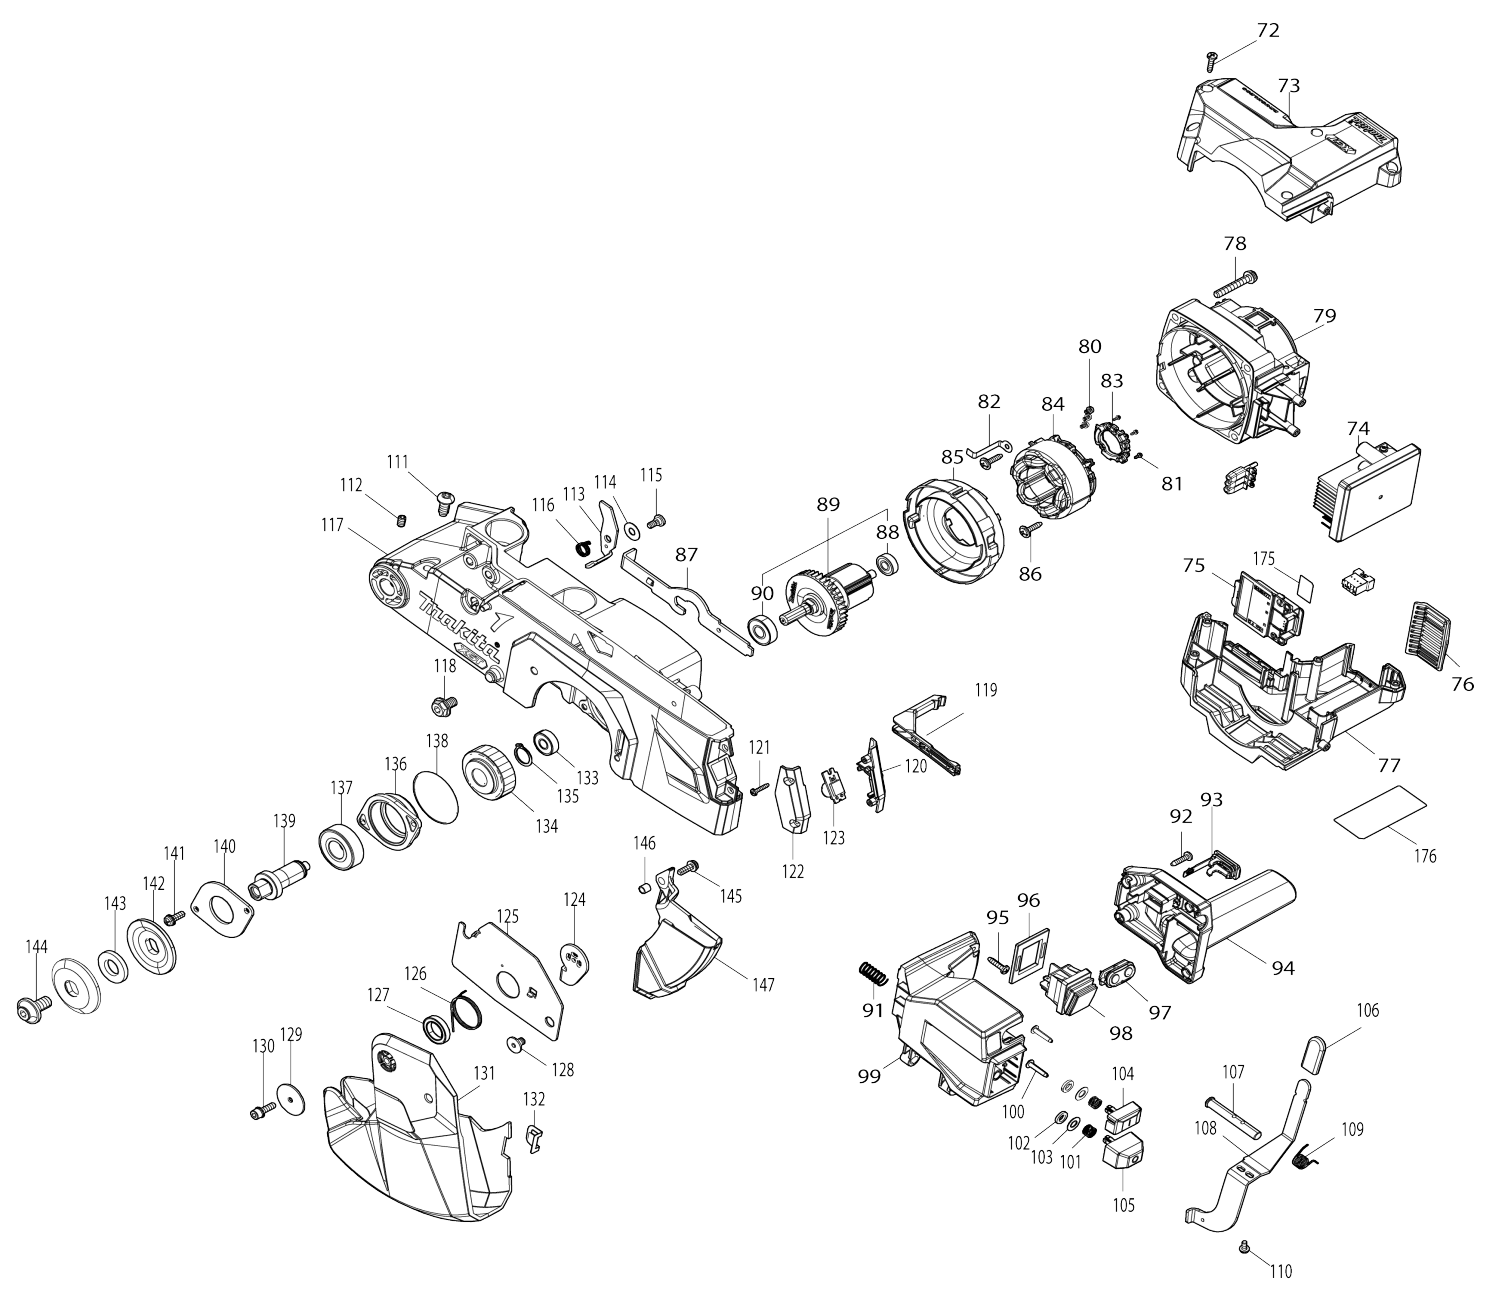

# Model No. LH001G Cordless Table Top Miter Saw

# Model No.LH001G Cordless Table Top Miter Saw