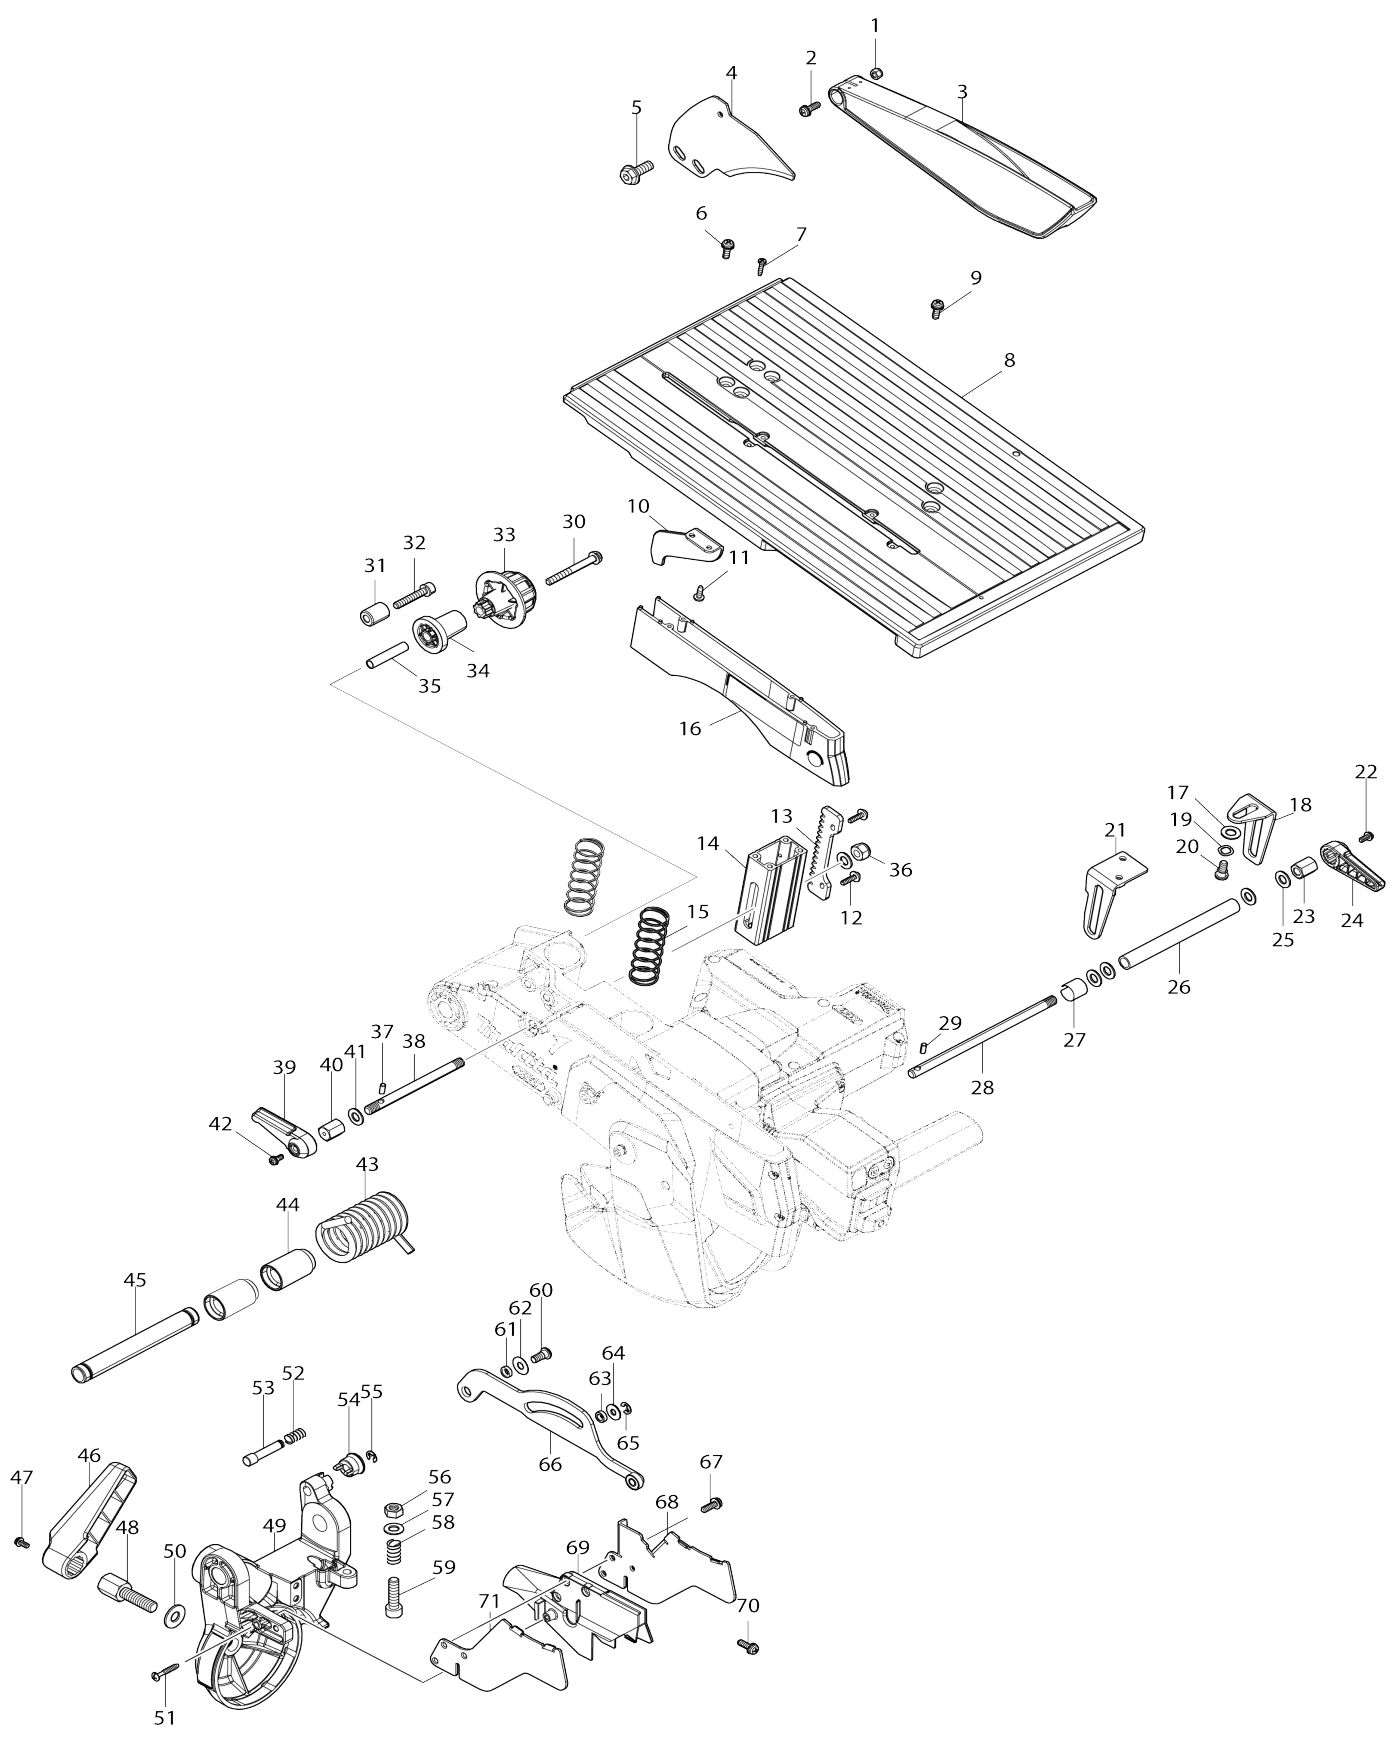

# Model No. LH001G Cordless Table Top Miter Saw

# Model No.LH001G Cordless Table Top Miter Saw