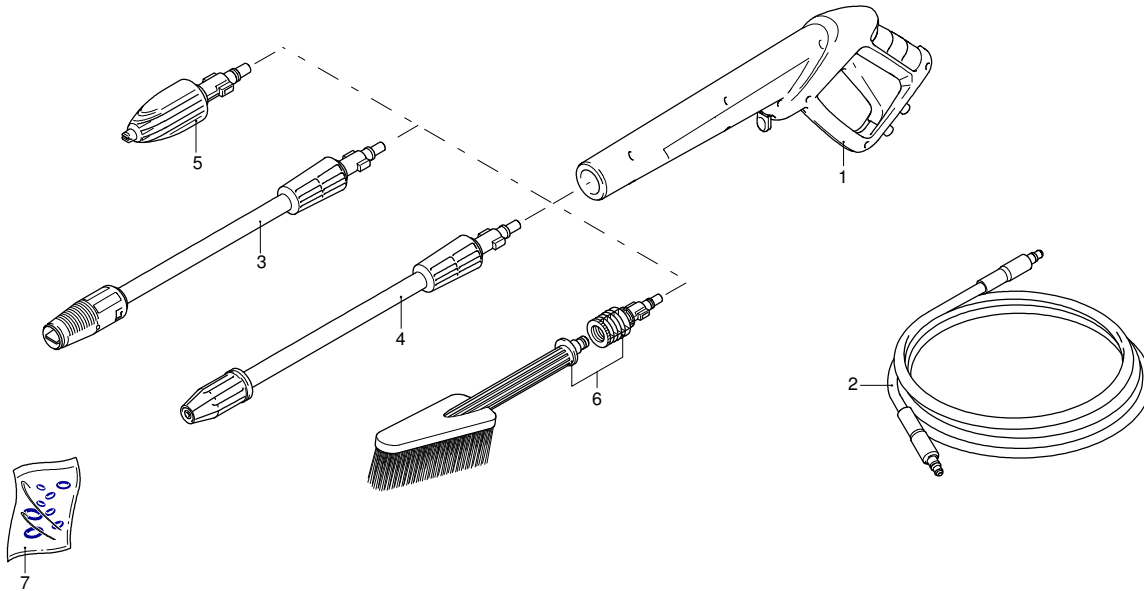

UN_CE_1000-CT

Model HW 132

Version: Option 3

Serial number: Until week 48 of 2011

Code: 13046

29/03/2012

Validity	Pos.	Code	Description	Q
	1	3640920	Gun	1
	2	3640960	High pressure hose	1
	3	3641150	Lance+lance head	1
	4	3640940	Lance+rotopower	1
	5	3640670	Lance head	1
	6	3640950	Fixed brush	1
	7	3641140	Gasket kit	1

Subject Outlet pump improvement

For model HW132

Country Worldwide

Description The pump outlet has been changed to a new system. An according conversion could be required in case of repair.

Version until Nov 2011					Version from Dec 2011				
Old version: The pump outlet is equipped with a bayonet closure, high pressure hose with clamp connection					New version: The Pump outlet is equipped with a clamp connection to the pump, the high pressure hose with swivel coupling				
Pos.	Q'ty	Old part	Description	I/C	Pos.	Q'ty	New part	Description	Remark
2a	1	364 0960	High pressure hose 8 m	No	2b	1	364 1570	High pressure hose 8 m	Interchangeable as a set with 9b
7	1	364 0870	Inlet pump kit	./.	7	1	364 0870	Inlet pump kit	Remains unchanged
9a	1	364 0970	Electric pump assembly =>2011-11	No	9b	1	364 1620	Electric pump assembly 2011-12 =>	Interchangeable as a set with 2b
8a + 8b	1	42 663	Outlet pump kit	Yes ←	8c	1	42 700	Outlet pump kit	
8c	1	42 700	Outlet pump kit	No	8d		42 693	Outlet pump kit	Interchangeable as a set with 9b and 2b

(I/C) The arrow ← shows, old part can only be replaced by new part.

HW132

KIT ETANŞARE + VALVE / COD 3640850	
SUPPORT RING	3
WATER SEALS	3
INLET VALVES	3
INLET O RING	3
OUTLET VALVES	3
OUTLET O-RING	3
ONE WAY VALVE W/2 ORING	1