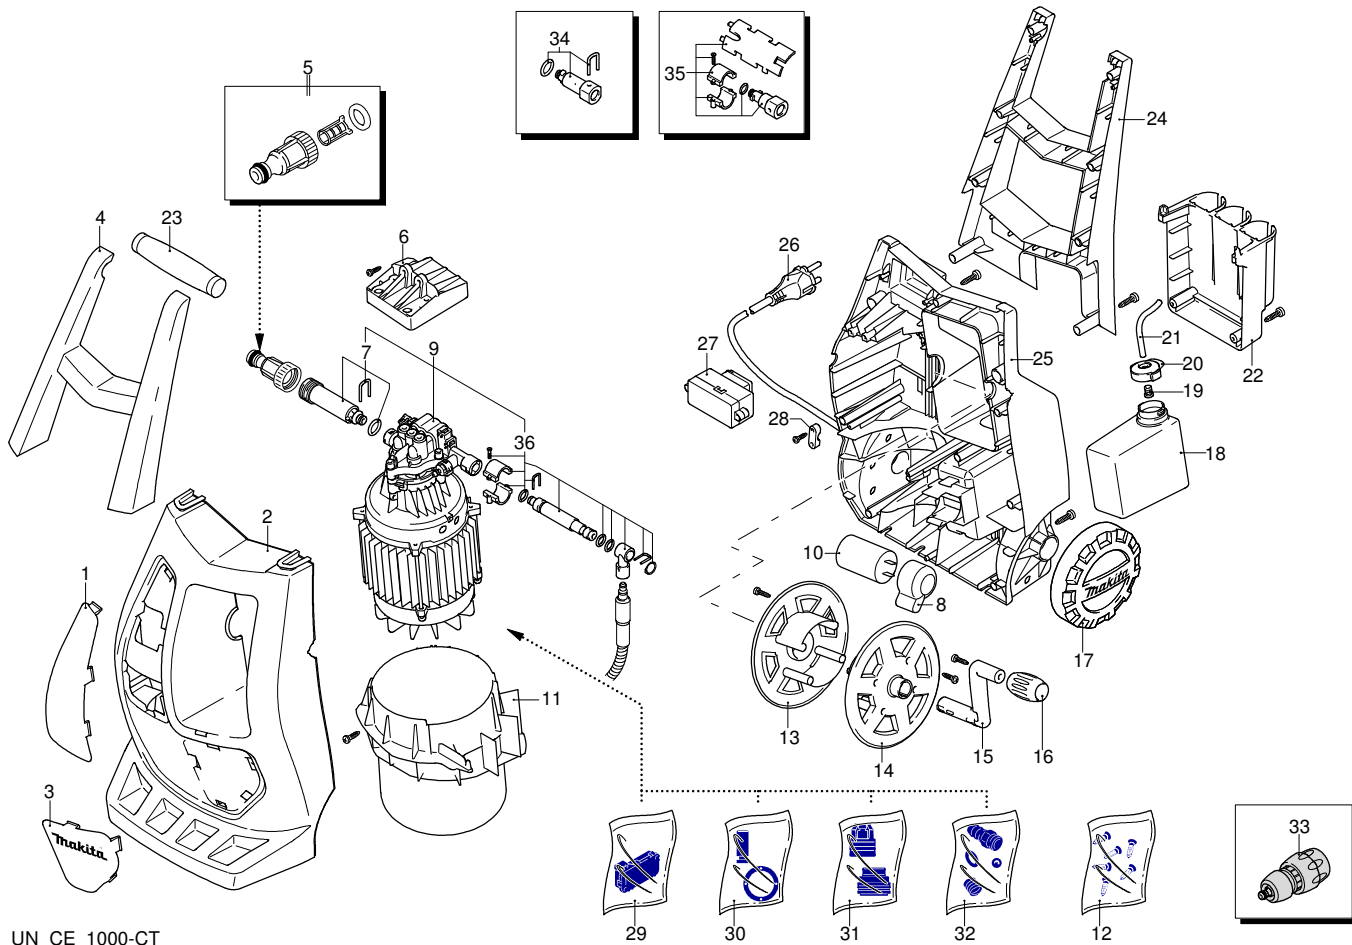

29/03/2012

Model HW 132

Version: Option 3

Serial number: Until week 48 of 2011

Code: 13046

Vezi informare pentru pozitia 9 mai jos

Validity	Pos.	Code	Description	Q
	1	3640500	Green guard	1
	2	3640440	Casing	1
	3	3640510	Green guard	1
	4	3640460	Handle	1
	5	3082130	Water coupling kit	1
	6	3640520	Support	1
	7	3640870	Detergent suction kit	1
	8	3641110	Capacitor carrier	1
	9	3640970	Electric pump assembly	1
	10	3640910	Capacitor	1
	11	3640300	Conveyor	1
	12	3640830	Screw kit	1
	13	3640250	Plate	1
	14	3640260	Plate	1
	15	3640270	Lever	1
	16	3640280	Knob	1
	17	3640760	Wheel	2
	18	3640380	Tank	1
	19	3440720	Filter	1
	20	3640390	Plug	1
	21	3640680	Detergent hose	1
	22	3640370	Accessories carrier	1
	23	3640900	Knob	1
	24	3640470	Handle	1
	25	3640450	Base	1
	26	3640770	Cable	1
	27	3640890	Switch	1
	28	3320200	Cable gland	1
	29	3640720	TSS kit	1
	30	3640990	Piston + seals kit	1
	31	3640850	Water seal kit	1
	32	3640880	Detergent suction kit	1
	33	3082661	Quick coupling	1
	34	3640730	Replaced from 42700	1
	35	42663	Replaced from 42700	1
	36	42700	Delivery kit	1

UN_CE_1000-CT

Model HW 132

Version: Option 3

Serial number: Until week 48 of 2011

Code: 13046

29/03/2012

Validity	Pos.	Code	Description	Q
	1	3640920	Gun	1
	2	3640960	High pressure hose	1
	3	3641150	Lance+lance head	1
	4	3640940	Lance+rotopower	1
	5	3640670	Lance head	1
	6	3640950	Fixed brush	1
	7	3641140	Gasket kit	1

(I/C) The arrow ← shows, old part can only be replaced by new part.

HW132

KIT ETANŞARE + VALVE / COD 3640850	
SUPPORT RING	3
WATER SEALS	3
INLET VALVES	3
INLET O RING	3
OUTLET VALVES	3
OUTLET O-RING	3
ONE WAY VALVE W/2 ORING	1