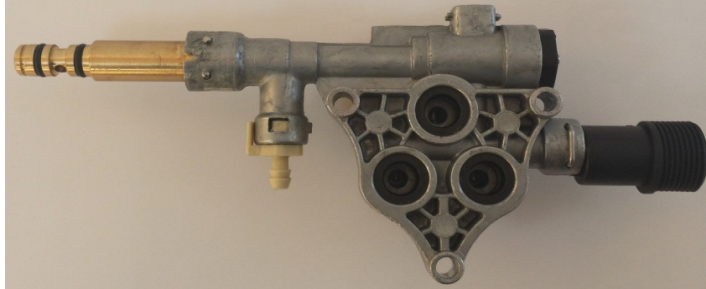

ANS. POMPA COMPLETA

COD 3641800