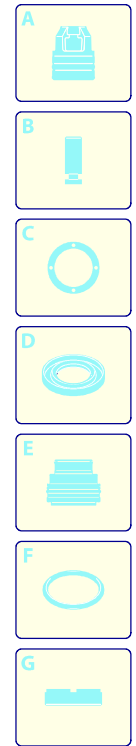

29/03/2012

Model HW 132

Version: Option 3

Serial number: Until week 48 of 2011

Code: 13046

Vezi informare pentru pozitia 9 mai jos

Validity	Pos.	Code	Description	Q
	1	3640500	Green guard	1
	2	3640440	Casing	1
	3	3640510	Green guard	1
	4	3640460	Handle	1
	5	3082130	Water coupling kit	1
	6	3640520	Support	1
	7	3640870	Detergent suction kit	1
	8	3641110	Capacitor carrier	1
	9	3640970	Electric pump assembly	1
	10	3640910	Capacitor	1
	11	3640300	Conveyor	1
	12	3640830	Screw kit	1
	13	3640250	Plate	1
	14	3640260	Plate	1
	15	3640270	Lever	1
	16	3640280	Knob	1
	17	3640760	Wheel	2
	18	3640380	Tank	1
	19	3440720	Filter	1
	20	3640390	Plug	1
	21	3640680	Detergent hose	1
	22	3640370	Accessories carrier	1
	23	3640900	Knob	1
	24	3640470	Handle	1
	25	3640450	Base	1
	26	3640770	Cable	1
	27	3640890	Switch	1
	28	3320200	Cable gland	1
	29	3640720	TSS kit	1
	30	3640990	Piston + seals kit	1
	31	3640850	Water seal kit	1
	32	3640880	Detergent suction kit	1
	33	3082661	Quick coupling	1
	34	3640730	Replaced from 42700	1
	35	42663	Replaced from 42700	1
	36	42700	Delivery kit	1

UN_CE_1000-CT

Model HW 132

Version: Option 3

Serial number: Until week 48 of 2011

Code: 13046

29/03/2012

Validity	Pos.	Code	Description	Q
	1	3640920	Gun	1
	2	3640960	High pressure hose	1
	3	3641150	Lance+lance head	1
	4	3640940	Lance+rotopower	1
	5	3640670	Lance head	1
	6	3640950	Fixed brush	1
	7	3641140	Gasket kit	1