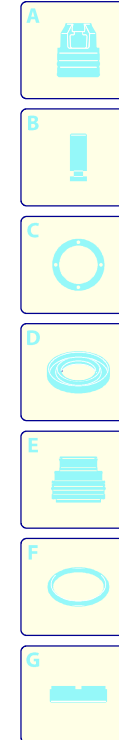

Model HW 112

Version: Option 4

Serial number: Week 49 of 2011

Code: 13044

20/11/2012

230 V - 50 Hz

schuko

Vezi informare pentru pozitia 9 mai jos

Validity	Pos.	Code	Description	Q
	1	3640240	Green guard	1
	2	3640200	Casing	1
	3	3640220	Handle	1
	4	3640340	Knob	1
	5	3082130	Water coupling kit	1
	6	3640290	Support	1
	7	3640580	Suction kit	1
	8	42693	Delivery kit	1
	9	3641600	Electric pump assembly	1
	10	3640780	Capacitor	1
	11	3640300	Conveyor	1
	12	3640800	Screw kit	1
	13	3640250	Plate	1
	14	3640260	Plate	1
	15	3640270	Lever	1
	16	3640280	Knob	1
	17	3640760	Wheel	2
	18	3640380	Tank	1
	19	3440720	Filter	1
	20	3640390	Plug	1
	21	3640680	Detergent hose	1
	22	3640370	Accessories carrier	1
	23	3640230	Handle	1
	24	3640980	Knob	1
	25	3640210	Base	1
	26	3640770	Cable	1
	27	3640790	Switch	1
	28	3320200	Cable gland	1
	29	3640720	TSS kit	1
	30	3640820	Piston + seals kit	1
	31	3640550	Water seal kit	1
	32	3640740	Detergent suction kit	1
	33	3082661	Quick coupling	1
	34	3641110	Capacitor carrier	1
	35	3641780	Pump assembly	1
	36	3641830	Motor	1

UN_CE_0986-LT

Info Motor:
 -putere: 1600W
 -condensator 25µF
 -infasurarea principala: 8,6 Ω +/- 0,1 Ω
 -infasurare secundara 2,9 Ω +/- 0,1 Ω

Model HW 112

Version: Option 4

Serial number: Week 49 of 2011

Code: 13044

20/11/2012

Validity	Pos.	Code	Description	Q
	1	3320152	Gun	1
	2	3320130	Extension	1
	3	3640650	Lance+lance head	1
	4	3320120	Lance+rotopower	1
	5	3640670	Lance head	1
	6	3640950	Fixed brush	1
	7	3641590	High pressure hose	1
	8	3641140	Gasket kit	1