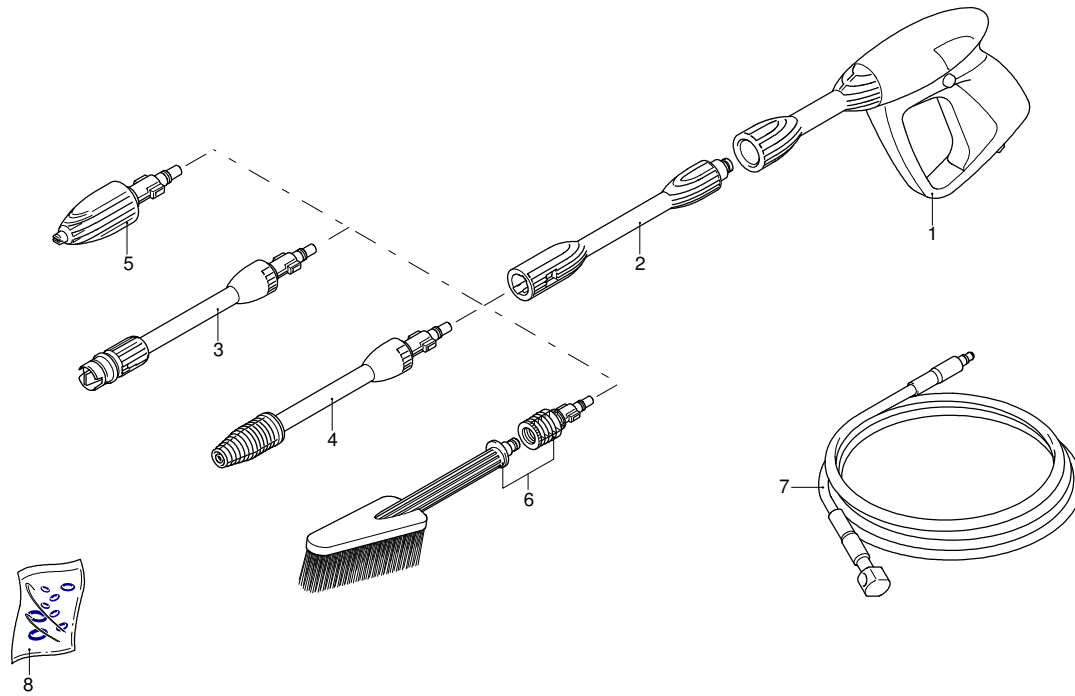

Validity	Pos.	Code	Description	Q
	1	3320152	Gun	1
	2	3320130	Extension	1
	3	3640650	Lance+lance head	1
	4	3320120	Lance+rotopower	1
	5	3640670	Lance head	1
	6	3640950	Fixed brush	1
	7	3641590	High pressure hose	1
	8	3641140	Gasket kit	1