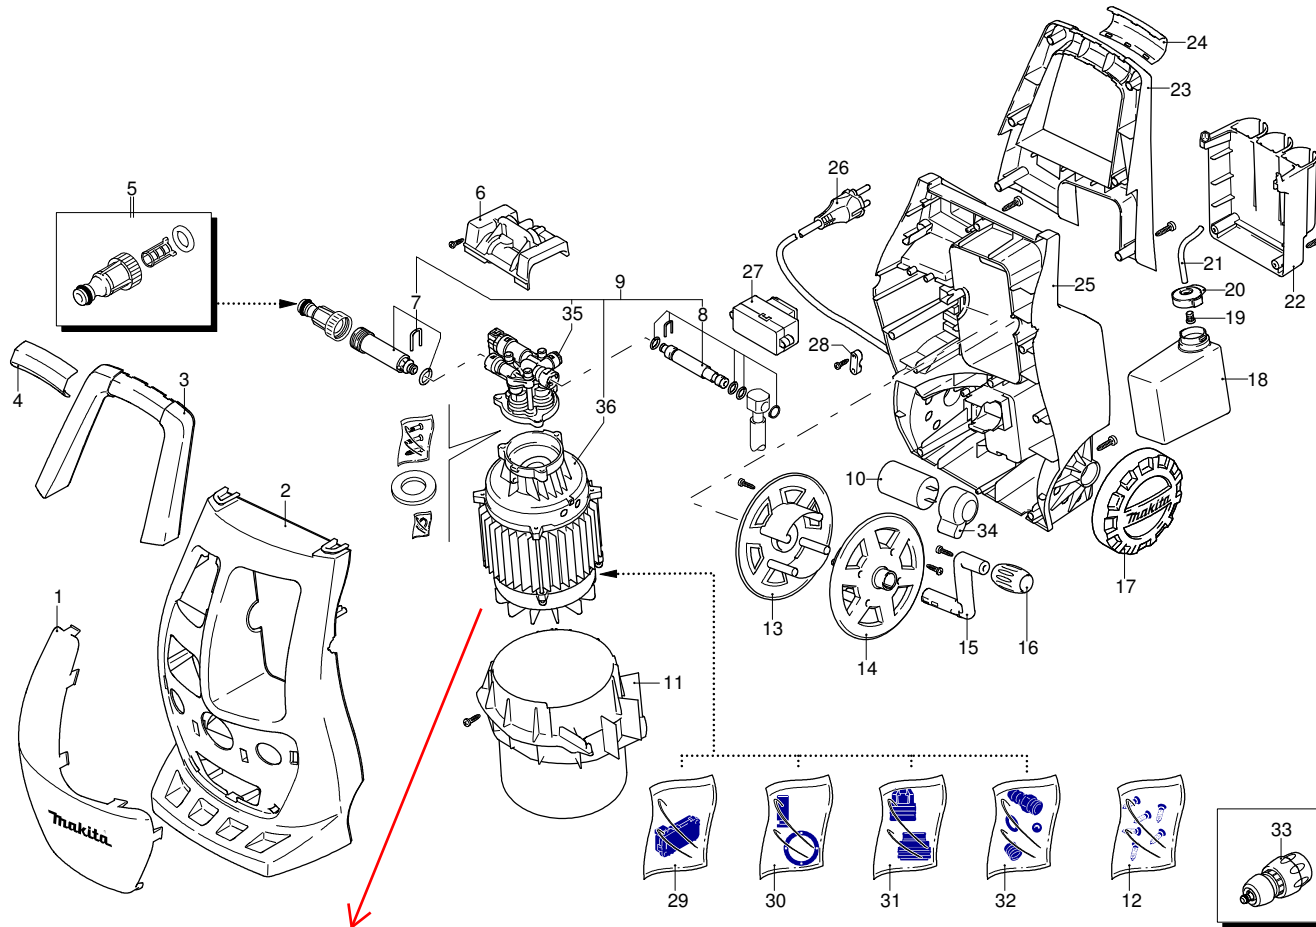

Validity	Pos.	Code	Description	Q
	1	3640240	Green guard	1
	2	3640200	Casing	1
	3	3640220	Handle	1
	4	3640340	Knob	1
	5	3082130	Water coupling kit	1
	6	3640290	Support	1
	7	3640580	Suction kit	1
	8	42693	Delivery kit	1
	9	3641600	Electric pump assembly	1
	10	3640780	Capacitor	1
	11	3640300	Conveyor	1
	12	3640800	Screw kit	1
	13	3640250	Plate	1
	14	3640260	Plate	1
	15	3640270	Lever	1
	16	3640280	Knob	1
	17	3640760	Wheel	2
	18	3640380	Tank	1
	19	3440720	Filter	1
	20	3640390	Plug	1
	21	3640680	Detergent hose	1
	22	3640370	Accessories carrier	1
	23	3640230	Handle	1
	24	3640980	Knob	1
	25	3640210	Base	1
	26	3640770	Cable	1
	27	3640790	Switch	1
	28	3320200	Cable gland	1
	29	3640720	TSS kit	1
	30	3640820	Piston + seals kit	1
	31	3640550	Water seal kit	1
	32	3640740	Detergent suction kit	1
	33	3082661	Quick coupling	1
	34	3641110	Capacitor carrier	1
	35	3641780	Pump assembly	1
	36	3641830	Motor	1

20/11/2012

Validity	Pos.	Code	Description	Q
	1	3320152	Gun	1
	2	3320130	Extension	1
	3	3640650	Lance+lance head	1
	4	3320120	Lance+rotopower	1
	5	3640670	Lance head	1
	6	3640950	Fixed brush	1
	7	3641590	High pressure hose	1
	8	3641140	Gasket kit	1

(I/C) The arrow ← shows, old part can only be replaced by new part.

HW112**KIT ETANŞARE + VALVE / COD 3640550**

SUPPORT RING	3
WATER SEALS	3
INLET VALVES	3
INLET O RING	3
OUTLET VALVES	3
OUTLET O-RING	3
ONE WAY VALVE W/2 ORING	1

KIT DETERGENT COD 3640740

Outlet one way valve spring	1
Outlet one way valve	1
O-ring 2.8*1.8 NBR90	1
O-ring 5*1.5 NBR90	1
Injector adaptor	1
O-ring 5.6*1.8 NBR90	1
Pump head	1
O-ring 5*1.5 NBR90	1

ANS. POMPA COMPLETA