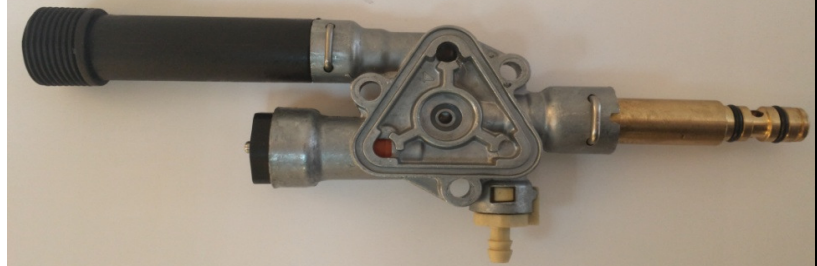

ANS. POMPA COMPLETA

COD 3641780