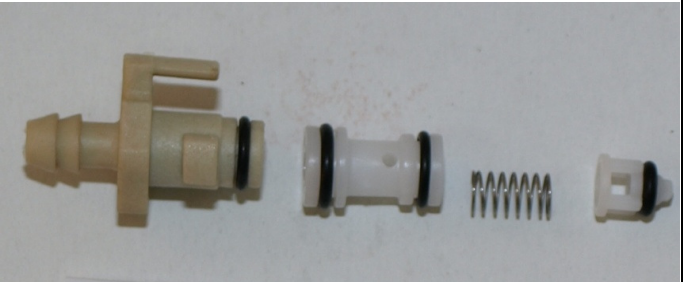

Subject Outlet pump improvement

For model HW112

Country Worldwide

Description The pump outlet has been changed to a new system. An according conversion could be required in case of repair.

Version until Nov 2011					Version from Dec 2011				
Old version: The pump outlet is equipped with a bayonet closure, high pressure hose with clamp connection					New version: The Pump outlet is equipped with a clamp connection to the pump, the high pressure hose with swivel coupling				
Pos.	Qty	Old part	Description	I/C	Pos.	Qty	New part	Description	Remark
7a	1	364 0660	High pressure hose 5,5 m	No	7b	1	364 1590	High pressure hose 5,5 m	Interchangeable as a set with 9b
7	1	364 0580	Inlet pump kit	./.	7	1	364 0580	Inlet pump kit	Remains unchanged
9a	1	364 0810	Electric pump assembly =>2011-11	No	9b	1	364 1600	Electric pump assembly 2011-12 =>	Interchangeable as a set with 7b
8a + 8b	1	42 663	Outlet pump kit	Yes ←	8c	1	42 700	Outlet pump kit	
8c	1	42 700	Outlet pump kit	No	8d		42 693	Outlet pump kit	Interchangeable as a set with 9b and 7b

TSS PISTON	1
PISTON SITE	1
O-RING	1
NUT	1
TSS BOX	1

**KIT INTRARE APA COD 3640580**

Inlet extension	1
O-ring 8*1.8 NBR90	1

**KIT IESIRE NOU COD 42663**

U-pin for pump outlet connector	1
Pump outlet connector	1
O-ring 8*1.8 NBR90	1

KIT DETERGENT COD 3640740

Outlet one way valve spring	1
Outlet one way valve	1
O-ring 2.8*1.8 NBR90	1
O-ring 5*1.5 NBR90	1
Injector adaptor	1
O-ring 5.6*1.8 NBR90	1
Pump head	1
O-ring 5*1.5 NBR90	1

ANS. POMPA COMPLETA