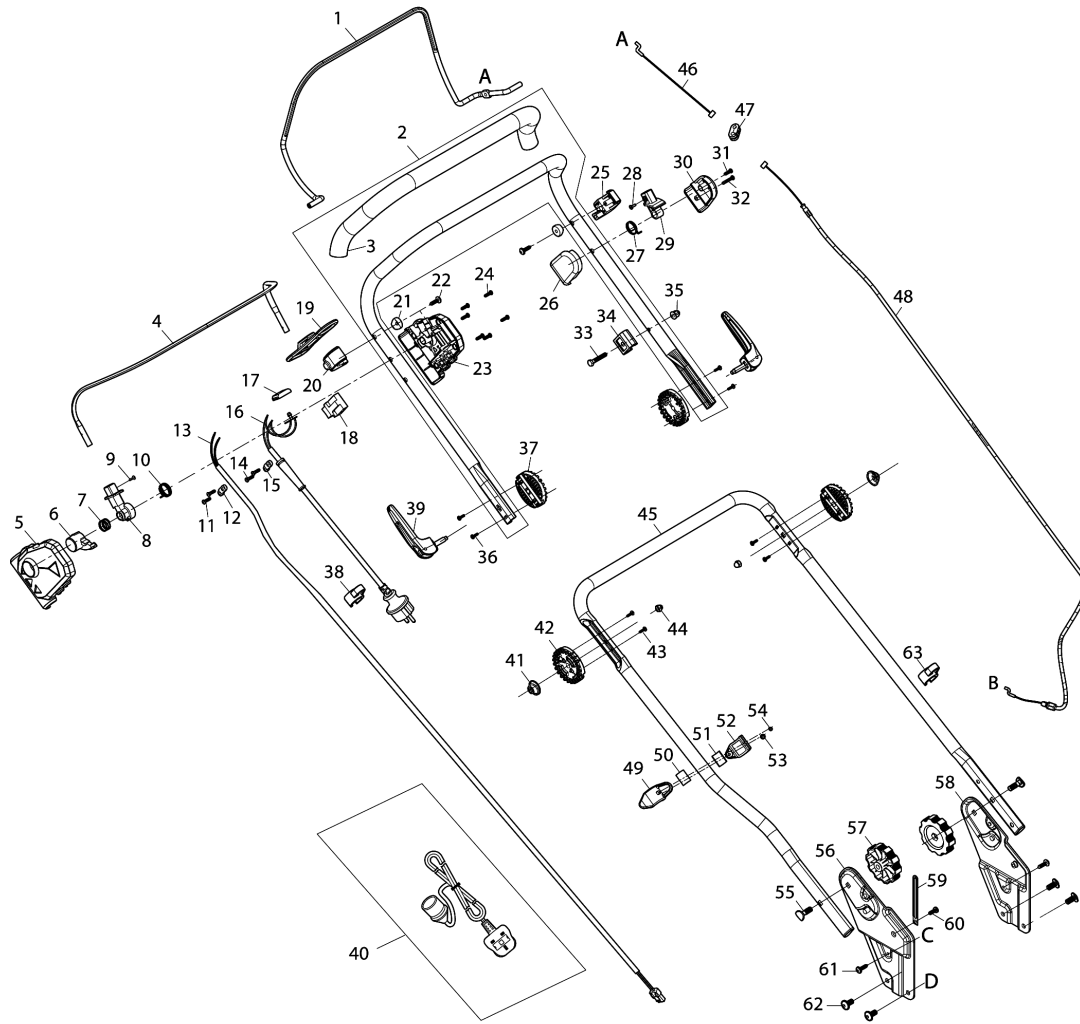

Model No.ELM4621 460MM ELECTRIC LAWN MOWER

Model No.ELM4621 460MM ELECTRIC LAWN MOWER

Model No.ELM4621 460MM ELECTRIC LAWN MOWER