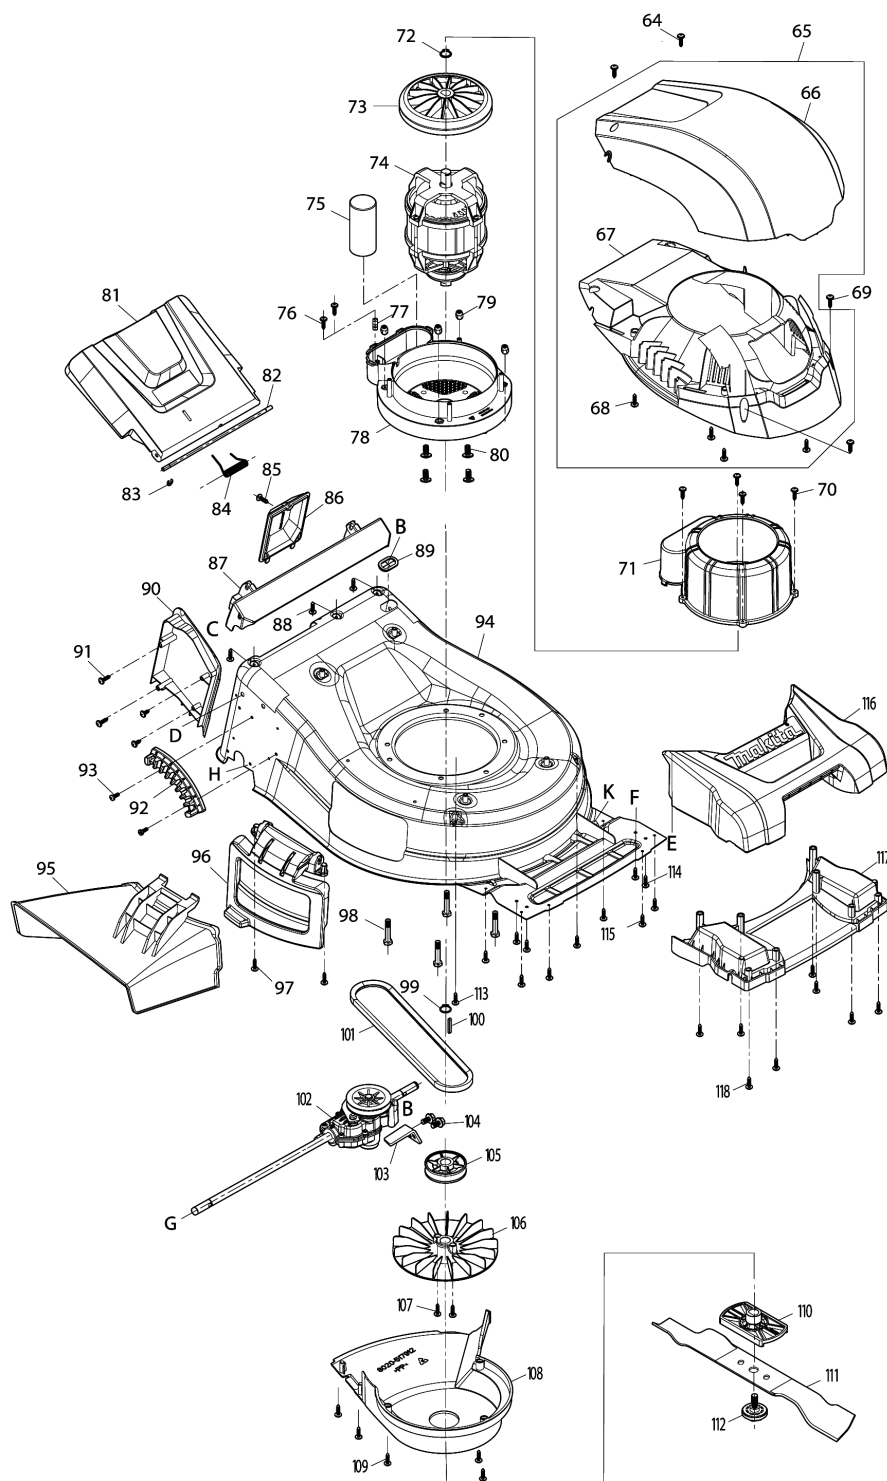

Model No.ELM4621 460MM ELECTRIC LAWN MOWER

Model No.ELM4621 460MM ELECTRIC LAWN MOWER

Model No.ELM4621 460MM ELECTRIC LAWN MOWER