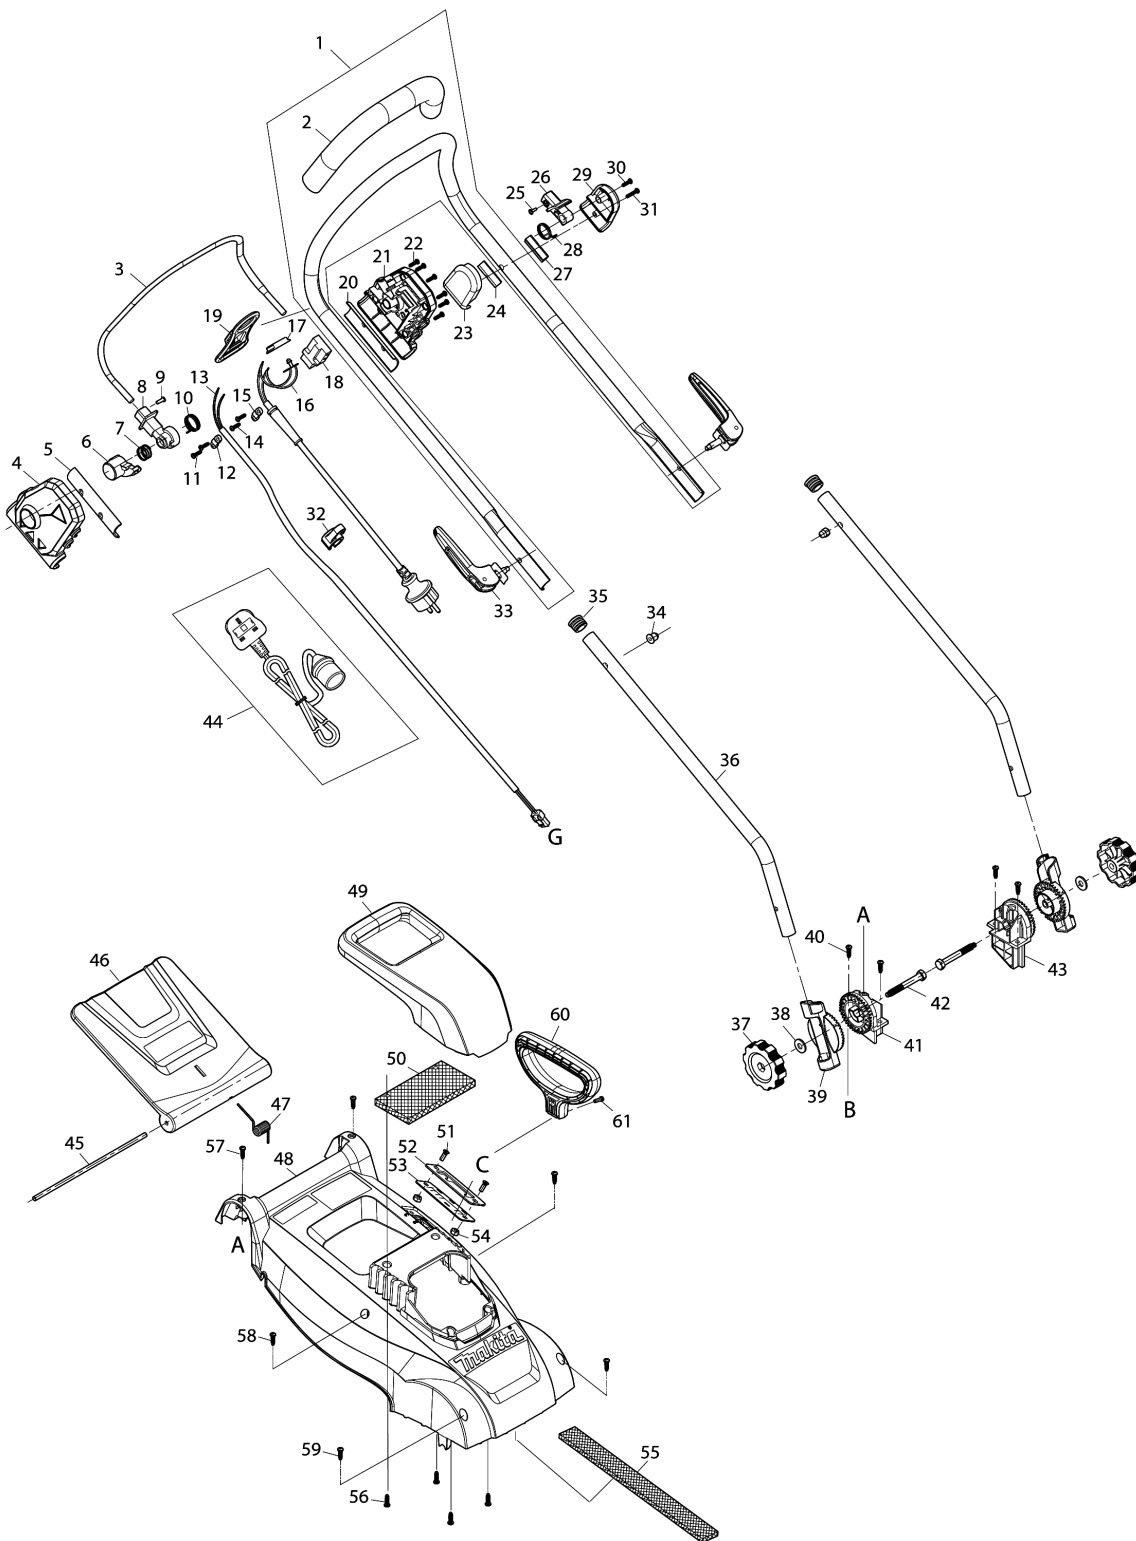

# Model No.ELM3720 370MM ELECTRIC LAWN MOWER