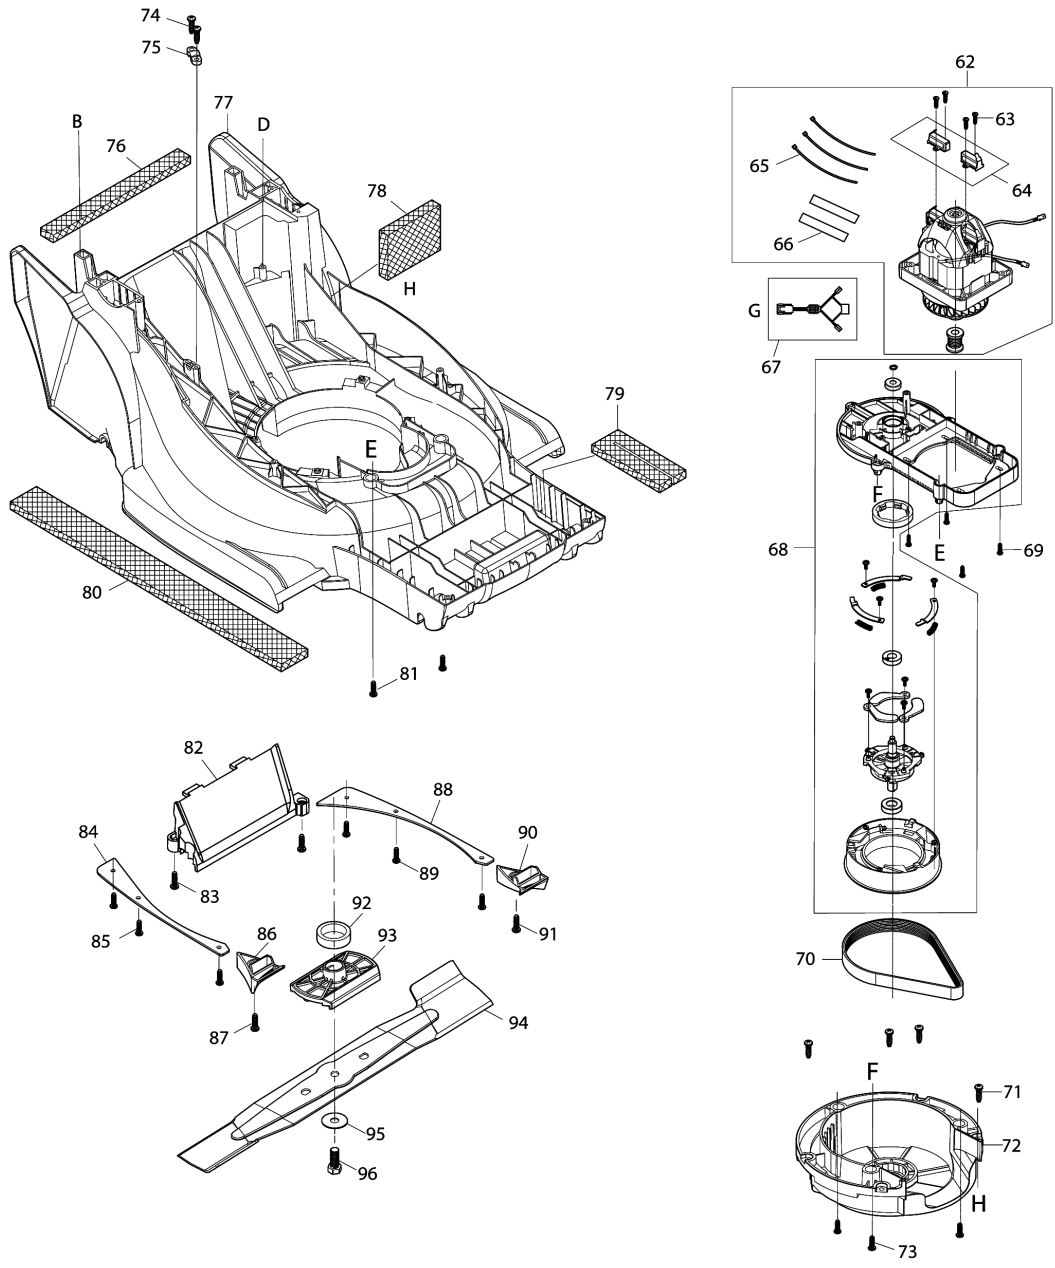

# Model No.ELM3720 370MM ELECTRIC LAWN MOWER