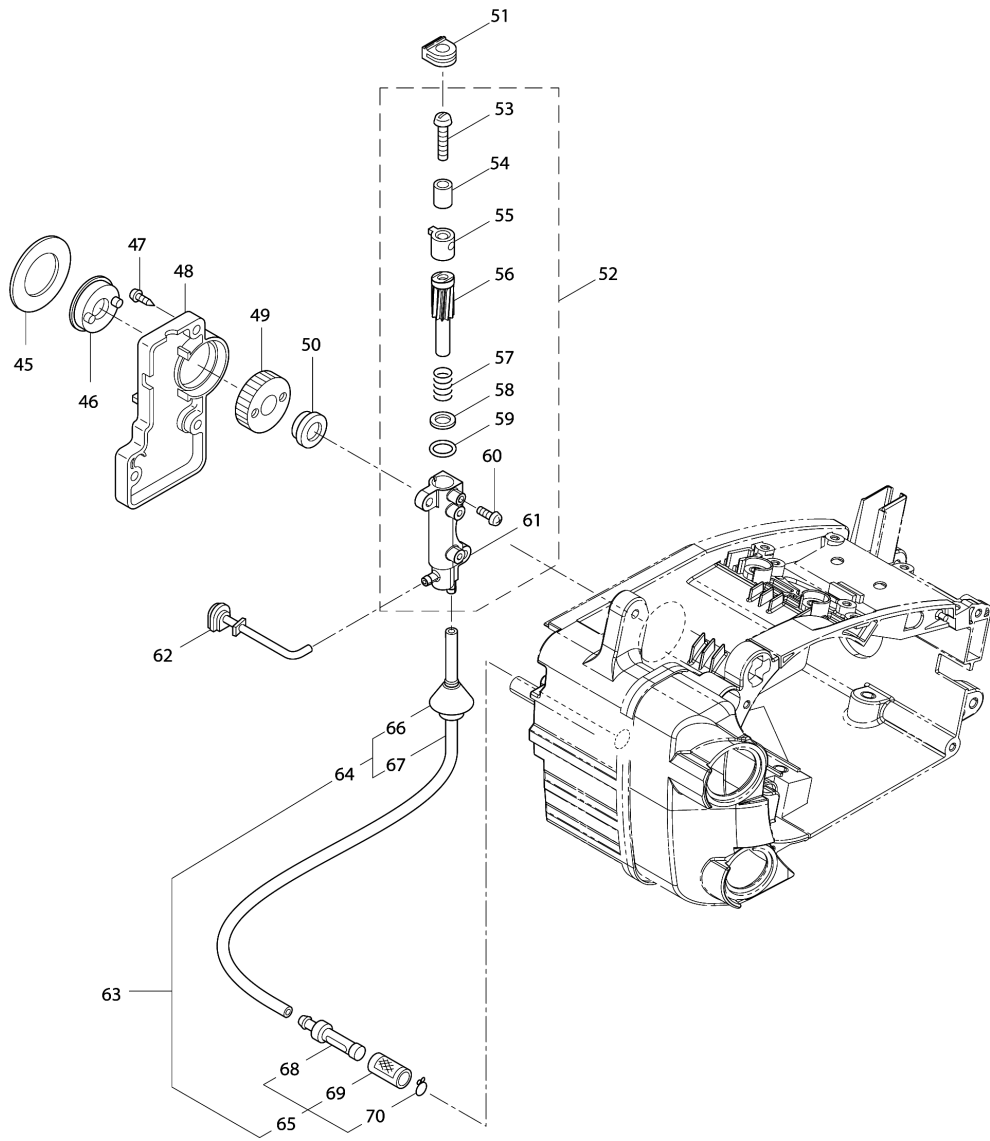

Model No.EA3110T PETROL CHAIN SAW