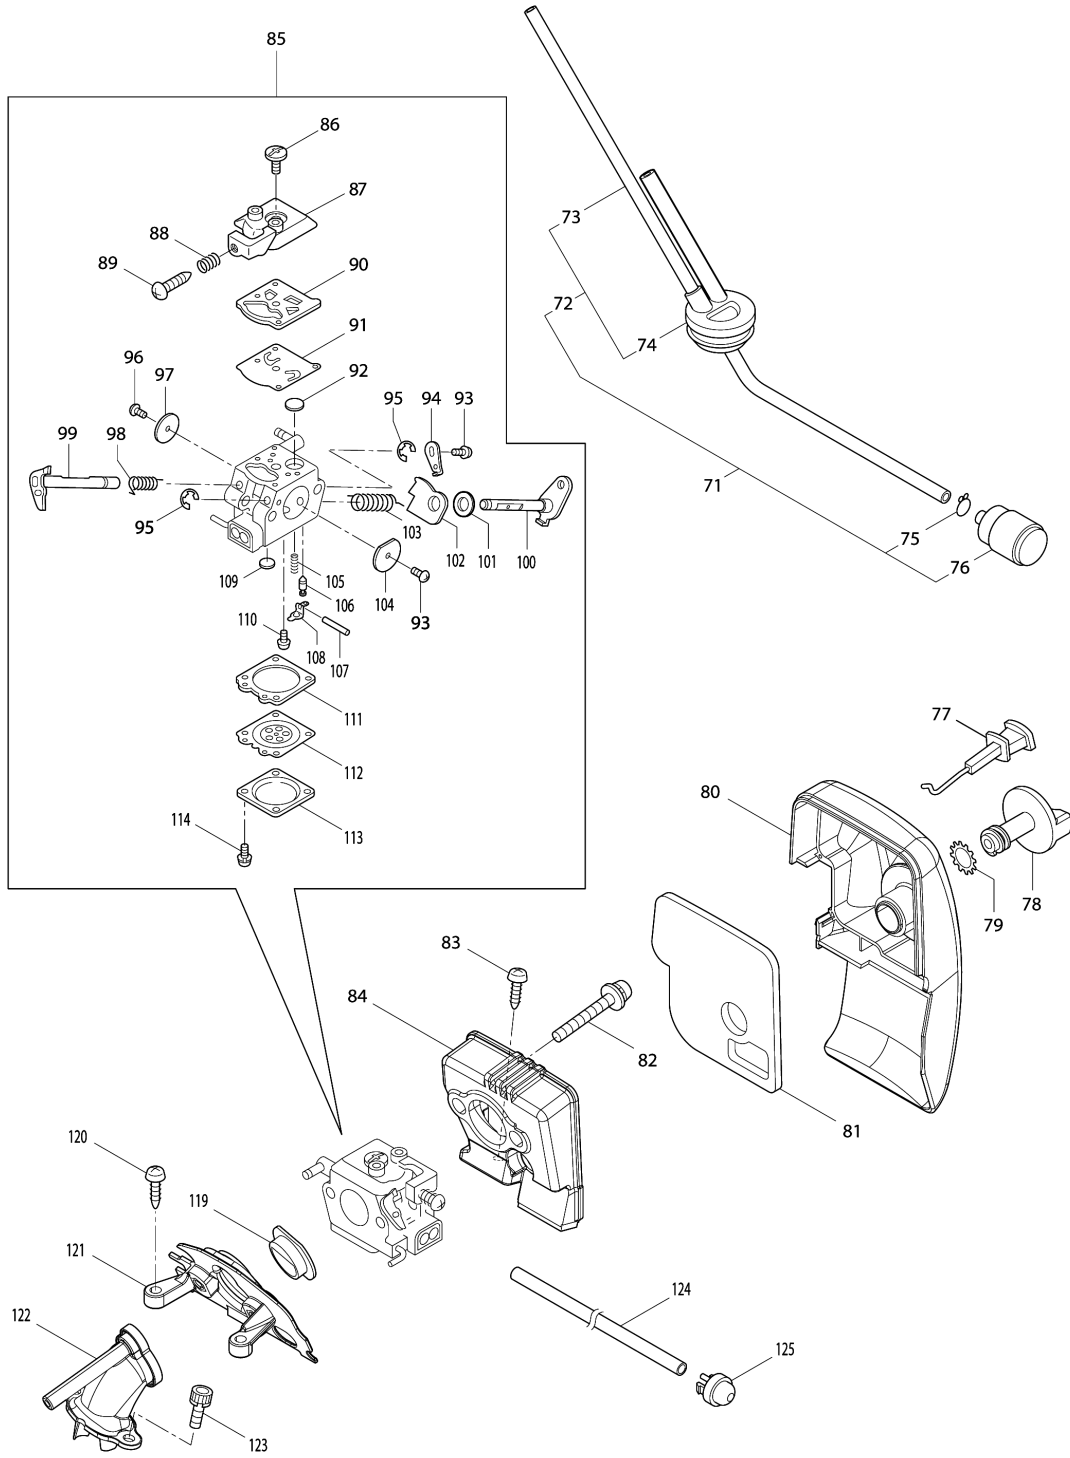

Model No.EA3110T PETROL CHAIN SAW