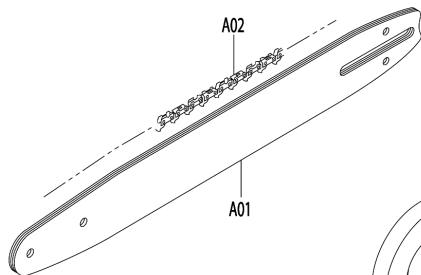

Model No.EA3110T PETROL CHAIN SAW

Model No.EA3110T PETROL CHAIN SAW

Model No.EA3110T PETROL CHAIN SAW

Model No.EA3110T PETROL CHAIN SAW

Model No.EA3110T PETROL CHAIN SAW

Model No.EA3110T PETROL CHAIN SAW

Model No.EA3110T PETROL CHAIN SAW

Model No.EA3110T PETROL CHAIN SAW

Model No.EA3110T PETROL CHAIN SAW

cod	cod piesa	descriere	interschimbare	cantitate	New/Old	vanzari	cumparari	nota
001	MR00264223	CAP SCREW M5X40		2				
002	MR00288965	MUFFLER ASS'Y		1	*			
002-1	MR00276332	MUFFLER ASS'Y	O	1				
003	MR00285472	GASKET		1				
004	MR00289341	GASKET		1	*			
004-1	MR00278403	GASKET	O	1				
005	MR00288931	CYLINDER		1	*			
005-1	MR00279300	CYLINDER	<	1				
006	MR00288264	SPARK PLUG NGK BPMR8Y		1				
007	MR00289489	MAGNETO ASS'Y		1				
D10		INC.8,34						
008	MR00289548	IGNITION COIL ASS'Y		1				
D10		INC.10,11						
009	MR00285555	MAGNETO ROTOR		1				
010	MR00286096	CORD ASS'Y		1				
D10		INC.12-15						
011	MR00289650	COIL		1				
012	MR00261074	PLUG BOOT		1				
013	MR00261075	CONNECTOR		1				
014	MR00286097	CORD		1				
015	MR00261072	CAP		1				
016	MR00289481	SPACER		2				
017	MR00281211	CAP SCREW M4X20		2				
018	MR00285590	PISTON RING		2				
019	MR00261576	CLIP,PISTON		2				
020	MR00285591	PISTON PIN		1				
021	MR00288399	PISTON		1				
022	MR00261037	BEARING,NEEDLE KBK8X11X11.8X1		1				
023	MR00285626	OIL SEAL		1				
024	MR00285529	PIN		1	*			
025	MR00285560	PIN 3X9.8		1	*			
026	MR00288845	CRANKCASE ASS'Y		1	*			
D10		INC.23-25,27,30,33			*			
026-1	MR00288845	CRANKCASE ASS'Y	O	1				
D10		INC.23-25,27,30,33						
027	MR00285521	BEARING		2				
028	MR00285599	CRANKSHAFT COMP.		1				
029	MR00261076	WOODRUFF KEY 3X10		1				
030	MR00055185	SNAP RING #28		1				
031	MR00261250	HEXAGON BOLT		4				
032	MR00261232	CAP SCREW M5X20		3				