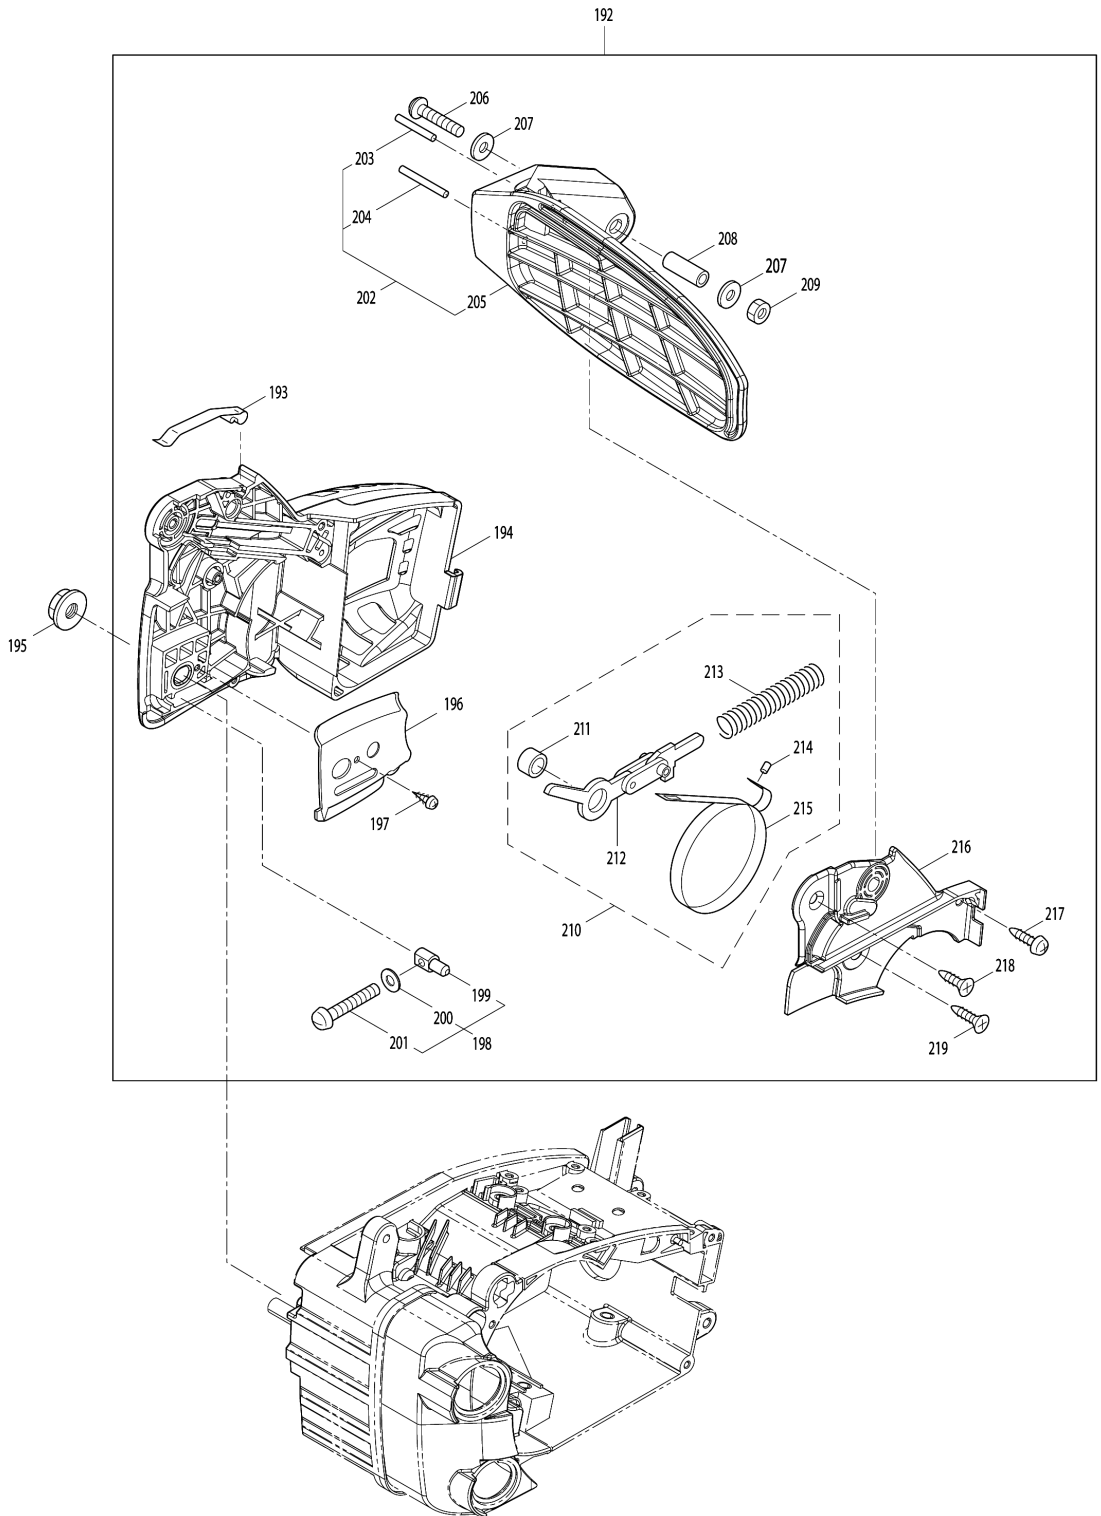

Model No.EA3110T PETROL CHAIN SAW

Model No.EA3110T PETROL CHAIN SAW

cod	cod piesa	descriere	interschimbare	cantitate	New/Old	vanzari	cumparari	nota
001	MR00264223	CAP SCREW M5X40		2				
002	MR00288965	MUFFLER ASS'Y		1	*			
002-1	MR00276332	MUFFLER ASS'Y	O	1				
003	MR00285472	GASKET		1				
004	MR00289341	GASKET		1	*			
004-1	MR00278403	GASKET	O	1				
005	MR00288931	CYLINDER		1	*			
005-1	MR00279300	CYLINDER	<	1				
006	MR00288264	SPARK PLUG NGK BPMR8Y		1				
007	MR00289489	MAGNETO ASS'Y		1				
D10		INC.8,34						
008	MR00289548	IGNITION COIL ASS'Y		1				
D10		INC.10,11						
009	MR00285555	MAGNETO ROTOR		1				
010	MR00286096	CORD ASS'Y		1				
D10		INC.12-15						
011	MR00289650	COIL		1				
012	MR00261074	PLUG BOOT		1				
013	MR00261075	CONNECTOR		1				
014	MR00286097	CORD		1				
015	MR00261072	CAP		1				
016	MR00289481	SPACER		2				
017	MR00281211	CAP SCREW M4X20		2				
018	MR00285590	PISTON RING		2				
019	MR00261576	CLIP,PISTON		2				
020	MR00285591	PISTON PIN		1				
021	MR00288399	PISTON		1				
022	MR00261037	BEARING,NEEDLE KBK8X11X11.8X1		1				
023	MR00285626	OIL SEAL		1				
024	MR00285529	PIN		1	*			
025	MR00285560	PIN 3X9.8		1	*			
026	MR00288845	CRANKCASE ASS'Y		1	*			
D10		INC.23-25,27,30,33			*			
026-1	MR00288845	CRANKCASE ASS'Y	O	1				
D10		INC.23-25,27,30,33						
027	MR00285521	BEARING		2				
028	MR00285599	CRANKSHAFT COMP.		1				
029	MR00261076	WOODRUFF KEY 3X10		1				
030	MR00055185	SNAP RING #28		1				
031	MR00261250	HEXAGON BOLT		4				
032	MR00261232	CAP SCREW M5X20		3				