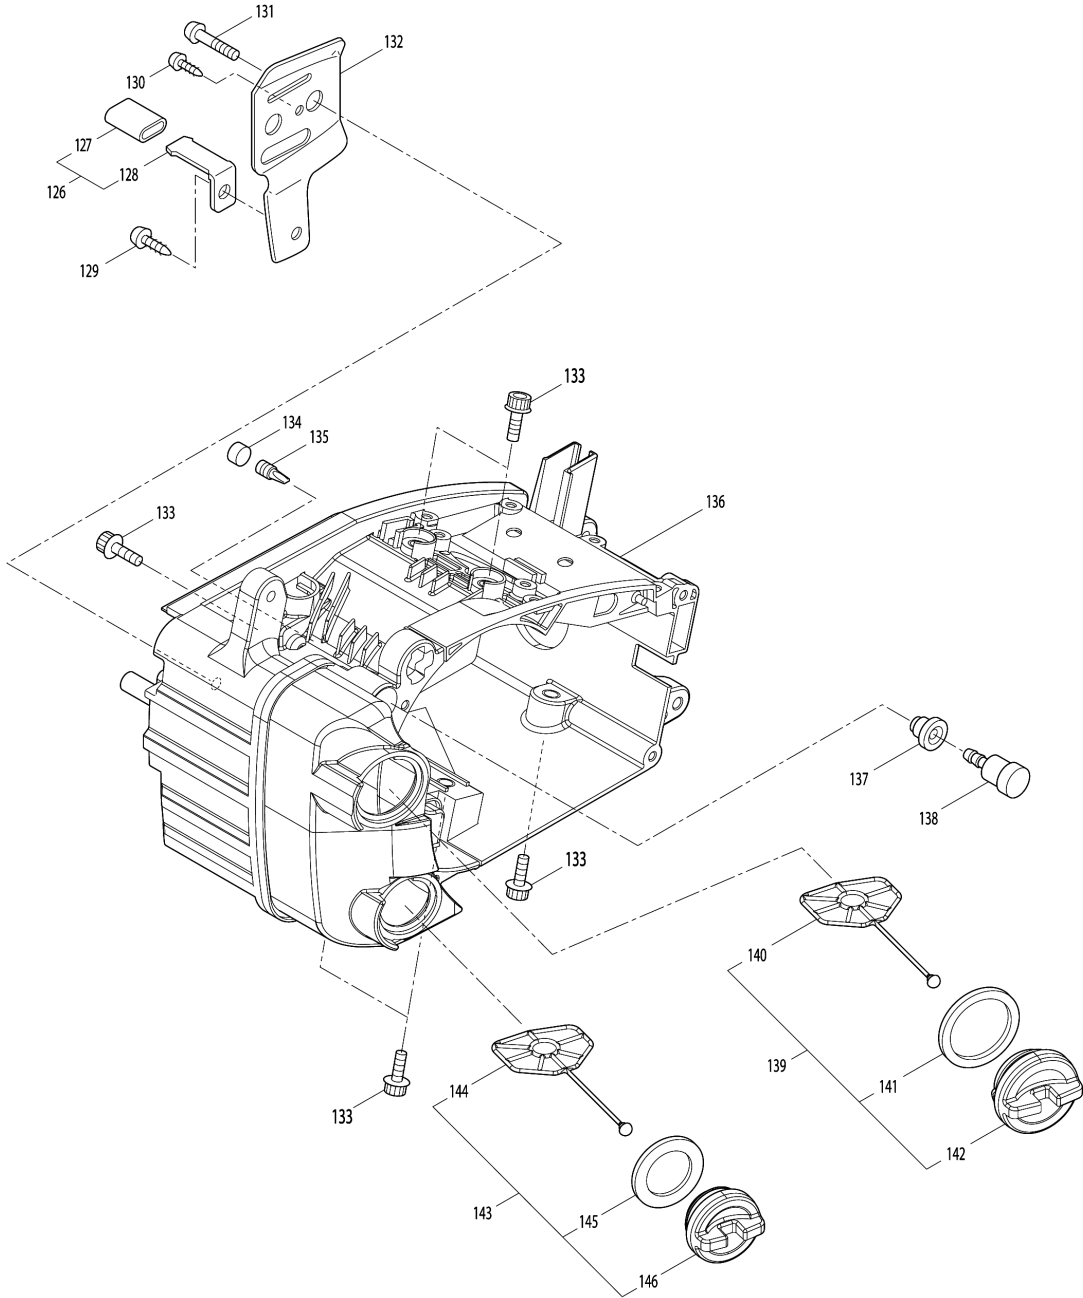

Model No.EA3110T PETROL CHAIN SAW