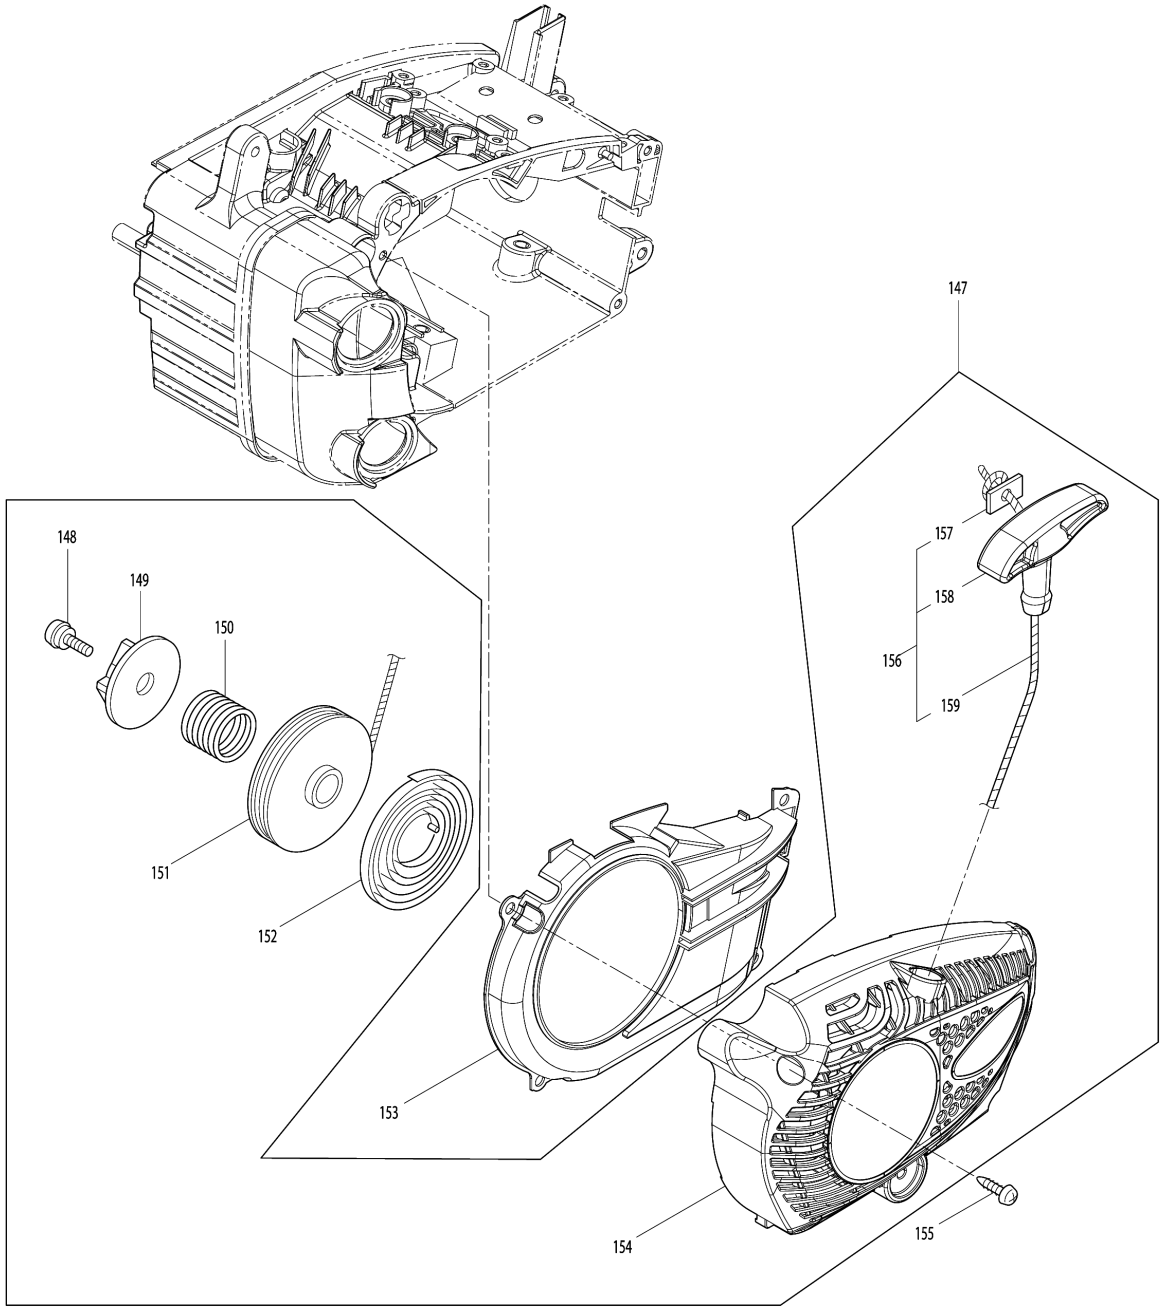

Model No.EA3110T PETROL CHAIN SAW

Model No.EA3110T PETROL CHAIN SAW

Model No.EA3110T PETROL CHAIN SAW

Model No.EA3110T PETROL CHAIN SAW

Model No.EA3110T PETROL CHAIN SAW

Model No.EA3110T PETROL CHAIN SAW

Model No.EA3110T PETROL CHAIN SAW

Model No.EA3110T PETROL CHAIN SAW

Model No.EA3110T PETROL CHAIN SAW

cod	cod piesa	descriere	interschimbare	cantitate	New/Old	vanzari	cumparari	nota
001	MR00264223	CAP SCREW M5X40		2				
002	MR00288965	MUFFLER ASS'Y		1	*			
002-1	MR00276332	MUFFLER ASS'Y	O	1				
003	MR00285472	GASKET		1				
004	MR00289341	GASKET		1	*			
004-1	MR00278403	GASKET	O	1				
005	MR00288931	CYLINDER		1	*			
005-1	MR00279300	CYLINDER	<	1				
006	MR00288264	SPARK PLUG NGK BPMR8Y		1				
007	MR00289489	MAGNETO ASS'Y		1				
D10		INC.8,34						
008	MR00289548	IGNITION COIL ASS'Y		1				
D10		INC.10,11						
009	MR00285555	MAGNETO ROTOR		1				
010	MR00286096	CORD ASS'Y		1				
D10		INC.12-15						
011	MR00289650	COIL		1				
012	MR00261074	PLUG BOOT		1				
013	MR00261075	CONNECTOR		1				
014	MR00286097	CORD		1				
015	MR00261072	CAP		1				
016	MR00289481	SPACER		2				
017	MR00281211	CAP SCREW M4X20		2				
018	MR00285590	PISTON RING		2				
019	MR00261576	CLIP,PISTON		2				
020	MR00285591	PISTON PIN		1				
021	MR00288399	PISTON		1				
022	MR00261037	BEARING,NEEDLE KBK8X11X11.8X1		1				
023	MR00285626	OIL SEAL		1				
024	MR00285529	PIN		1	*			
025	MR00285560	PIN 3X9.8		1	*			
026	MR00288845	CRANKCASE ASS'Y		1	*			
D10		INC.23-25,27,30,33			*			
026-1	MR00288845	CRANKCASE ASS'Y	O	1				
D10		INC.23-25,27,30,33						
027	MR00285521	BEARING		2				
028	MR00285599	CRANKSHAFT COMP.		1				
029	MR00261076	WOODRUFF KEY 3X10		1				
030	MR00055185	SNAP RING #28		1				
031	MR00261250	HEXAGON BOLT		4				
032	MR00261232	CAP SCREW M5X20		3				