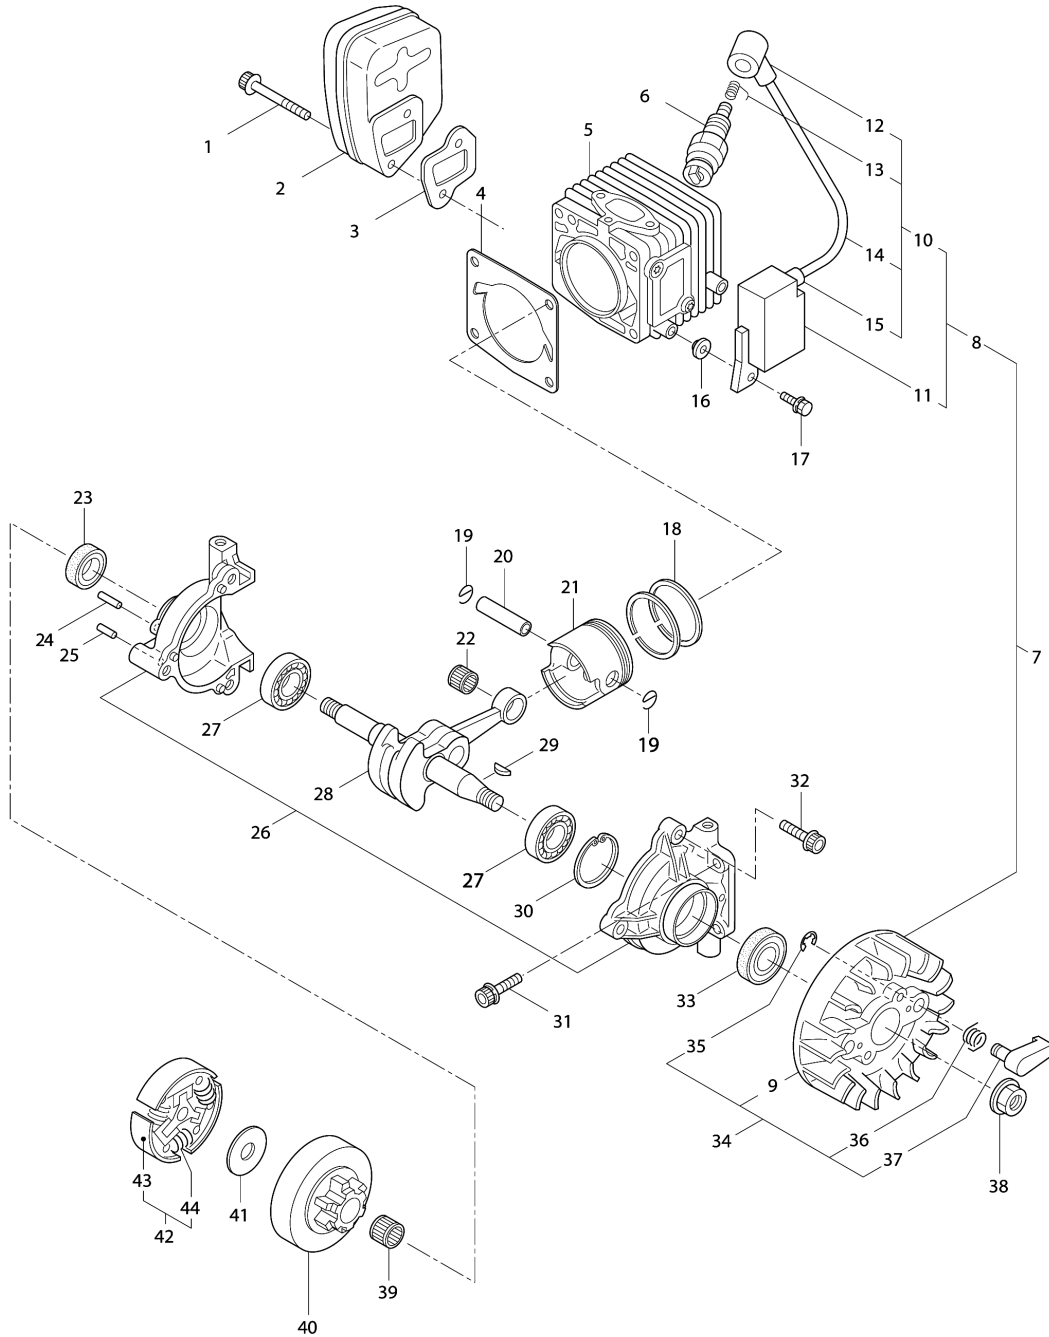

Model No.EA3110T PETROL CHAIN SAW