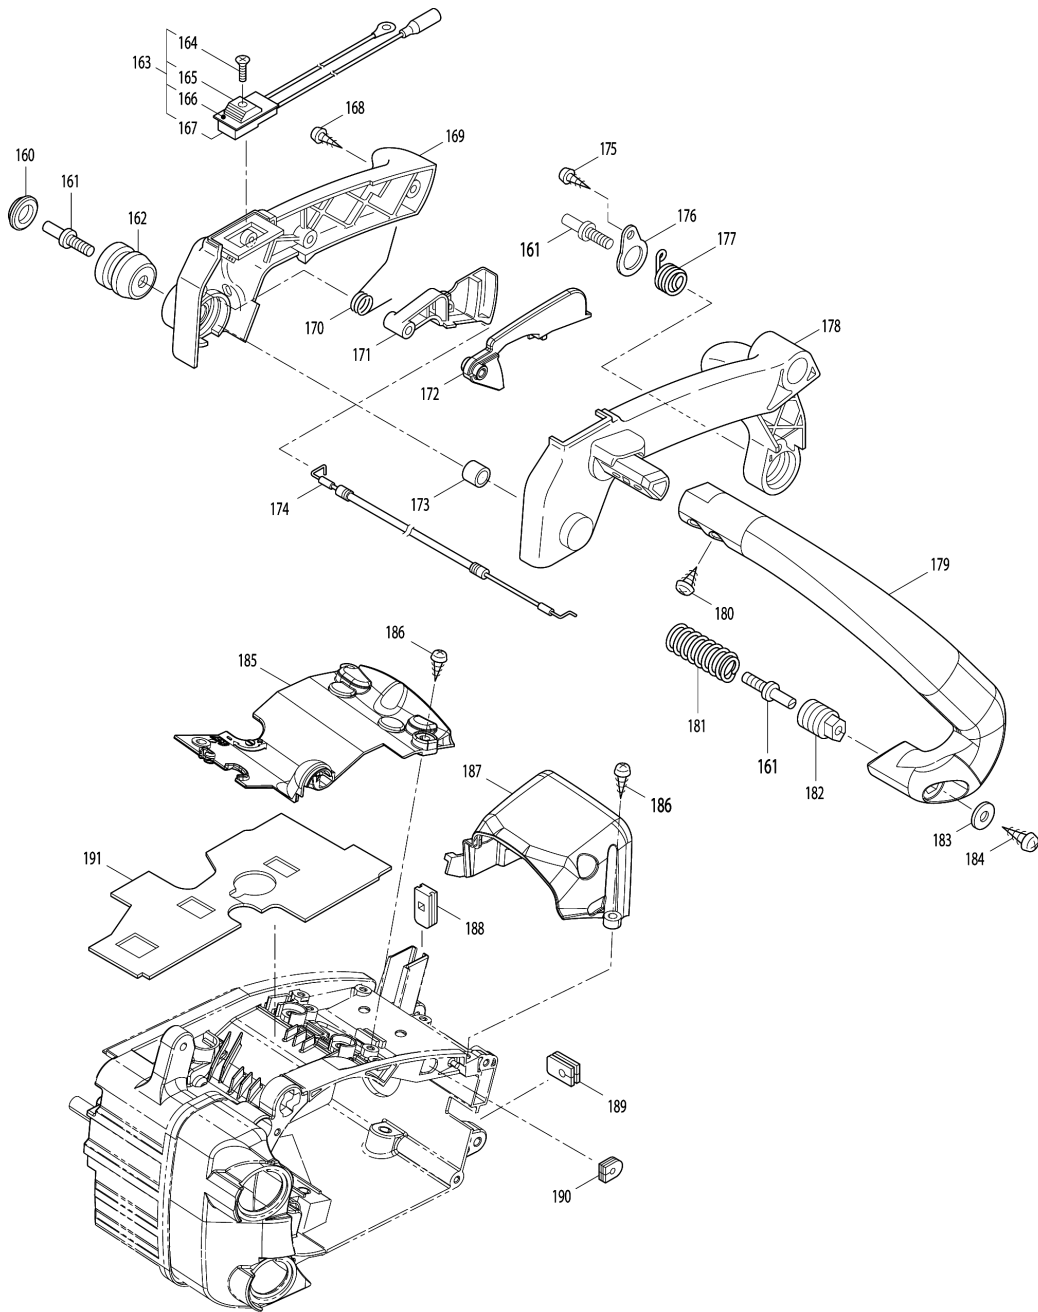

Model No.EA3110T PETROL CHAIN SAW

Model No.EA3110T PETROL CHAIN SAW

Model No.EA3110T PETROL CHAIN SAW

Model No.EA3110T PETROL CHAIN SAW

Model No.EA3110T PETROL CHAIN SAW

Model No.EA3110T PETROL CHAIN SAW

Model No.EA3110T PETROL CHAIN SAW

Model No.EA3110T PETROL CHAIN SAW

Model No.EA3110T PETROL CHAIN SAW

cod	cod piesa	descriere	interschimbare	cantitate	New/Old	vanzari	cumparari	nota
001	MR00264223	CAP SCREW M5X40		2				
002	MR00288965	MUFFLER ASS'Y		1	*			
002-1	MR00276332	MUFFLER ASS'Y	O	1				
003	MR00285472	GASKET		1				
004	MR00289341	GASKET		1	*			
004-1	MR00278403	GASKET	O	1				
005	MR00288931	CYLINDER		1	*			
005-1	MR00279300	CYLINDER	<	1				
006	MR00288264	SPARK PLUG NGK BPMR8Y		1				
007	MR00289489	MAGNETO ASS'Y		1				
D10		INC.8,34						
008	MR00289548	IGNITION COIL ASS'Y		1				
D10		INC.10,11						
009	MR00285555	MAGNETO ROTOR		1				
010	MR00286096	CORD ASS'Y		1				
D10		INC.12-15						
011	MR00289650	COIL		1				
012	MR00261074	PLUG BOOT		1				
013	MR00261075	CONNECTOR		1				
014	MR00286097	CORD		1				
015	MR00261072	CAP		1				
016	MR00289481	SPACER		2				
017	MR00281211	CAP SCREW M4X20		2				
018	MR00285590	PISTON RING		2				
019	MR00261576	CLIP,PISTON		2				
020	MR00285591	PISTON PIN		1				
021	MR00288399	PISTON		1				
022	MR00261037	BEARING,NEEDLE KBK8X11X11.8X1		1				
023	MR00285626	OIL SEAL		1				
024	MR00285529	PIN		1	*			
025	MR00285560	PIN 3X9.8		1	*			
026	MR00288845	CRANKCASE ASS'Y		1	*			
D10		INC.23-25,27,30,33			*			
026-1	MR00288845	CRANKCASE ASS'Y	O	1				
D10		INC.23-25,27,30,33						
027	MR00285521	BEARING		2				
028	MR00285599	CRANKSHAFT COMP.		1				
029	MR00261076	WOODRUFF KEY 3X10		1				
030	MR00055185	SNAP RING #28		1				
031	MR00261250	HEXAGON BOLT		4				
032	MR00261232	CAP SCREW M5X20		3				