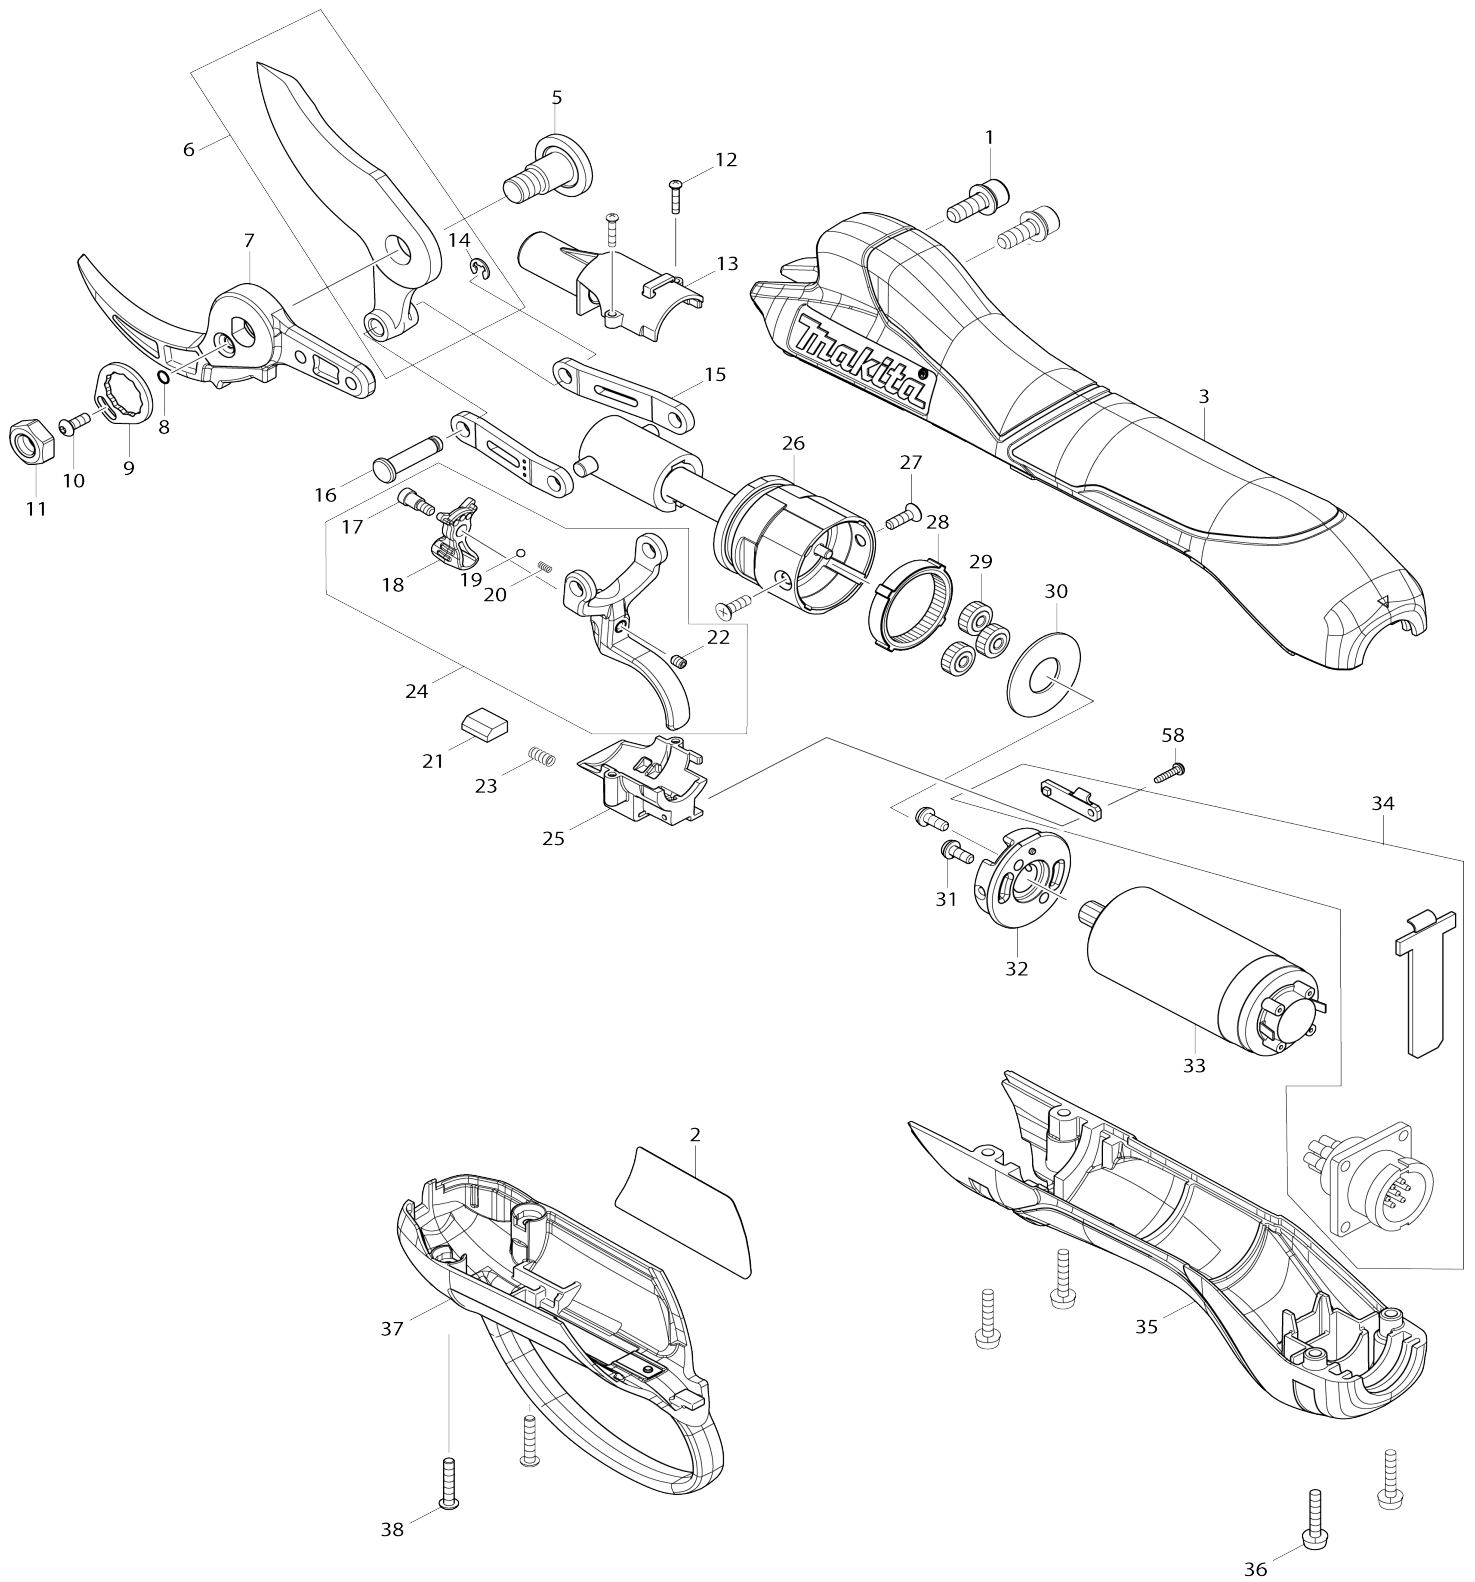

Model No.DUP362 Battery Powered Pruning Shears

Model No.DUP362 Battery Powered Pruning Shears