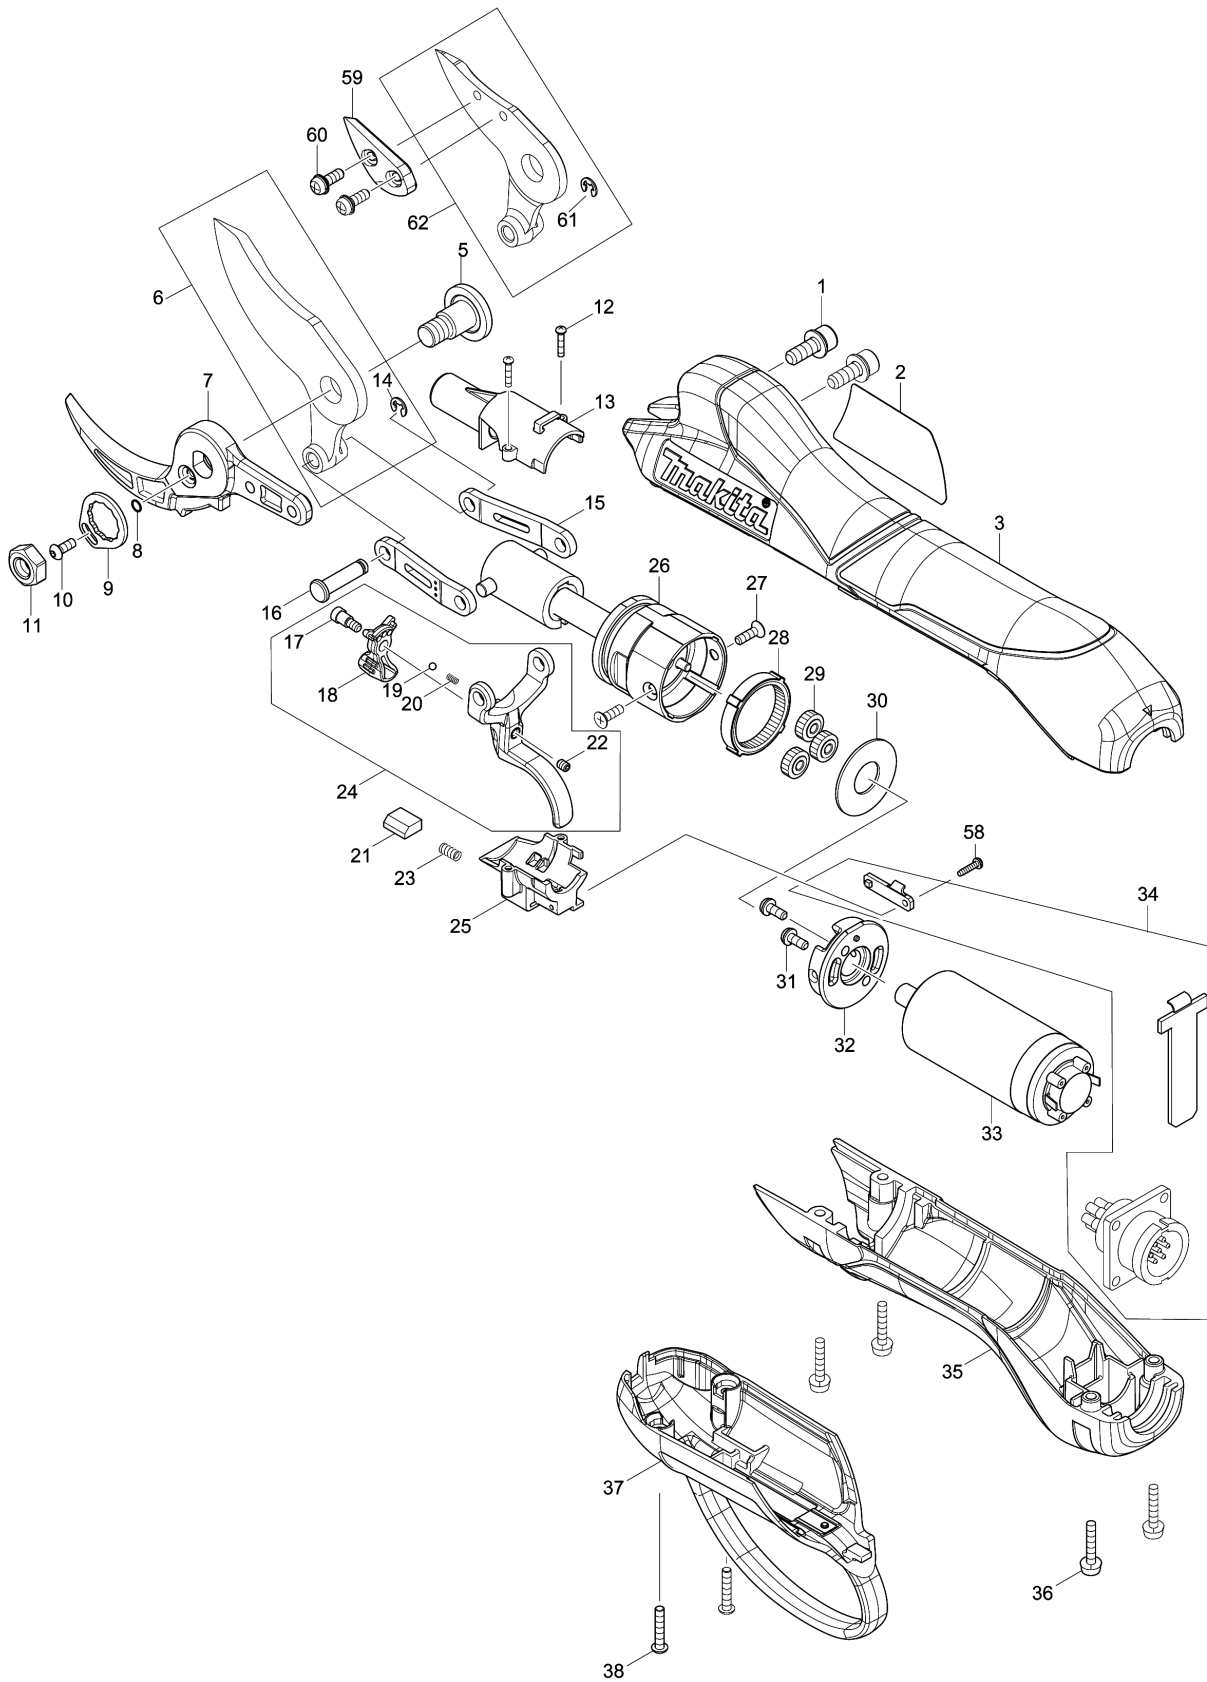

Model No.DUP361 BATTERY POWERED PRUNING SHEARS

Model No.DUP361 BATTERY POWERED PRUNING SHEARS