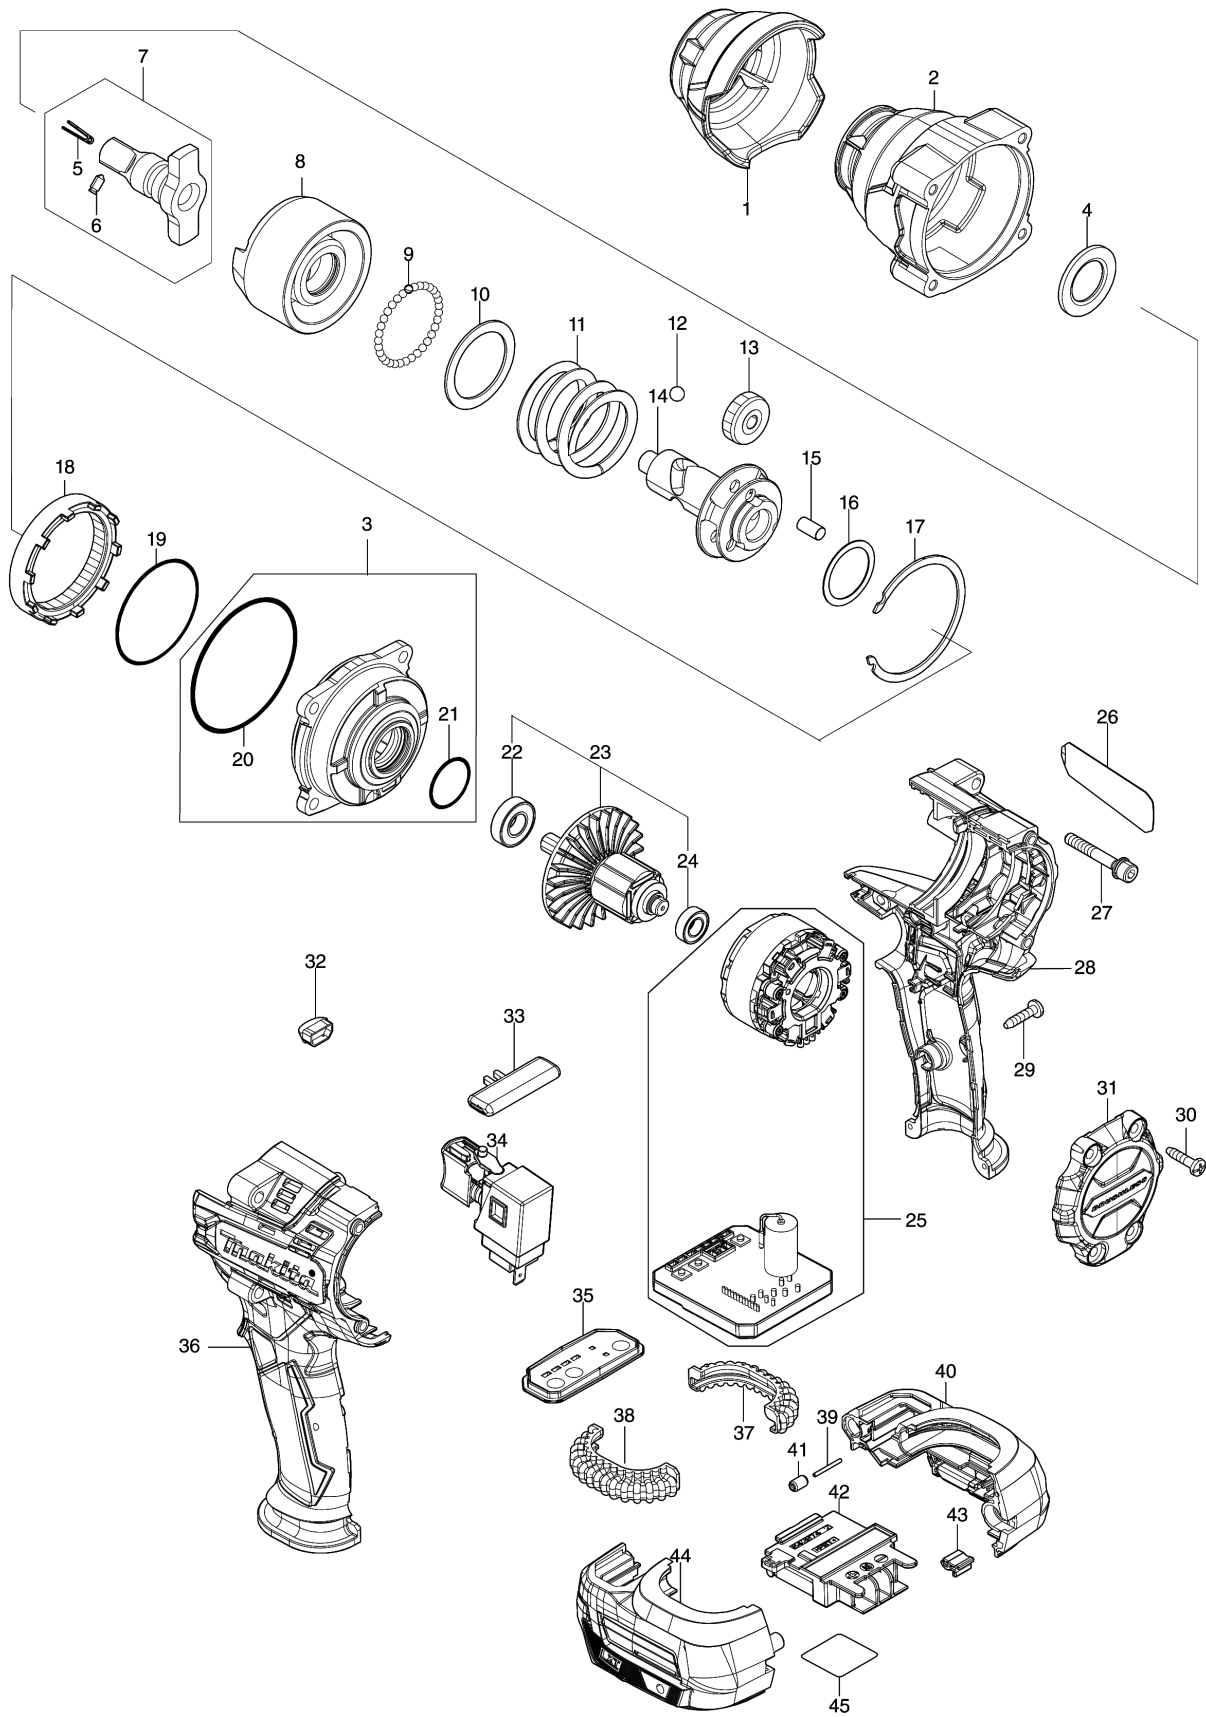

Model No.DTW701 CORDLESS IMPACT WRENCH