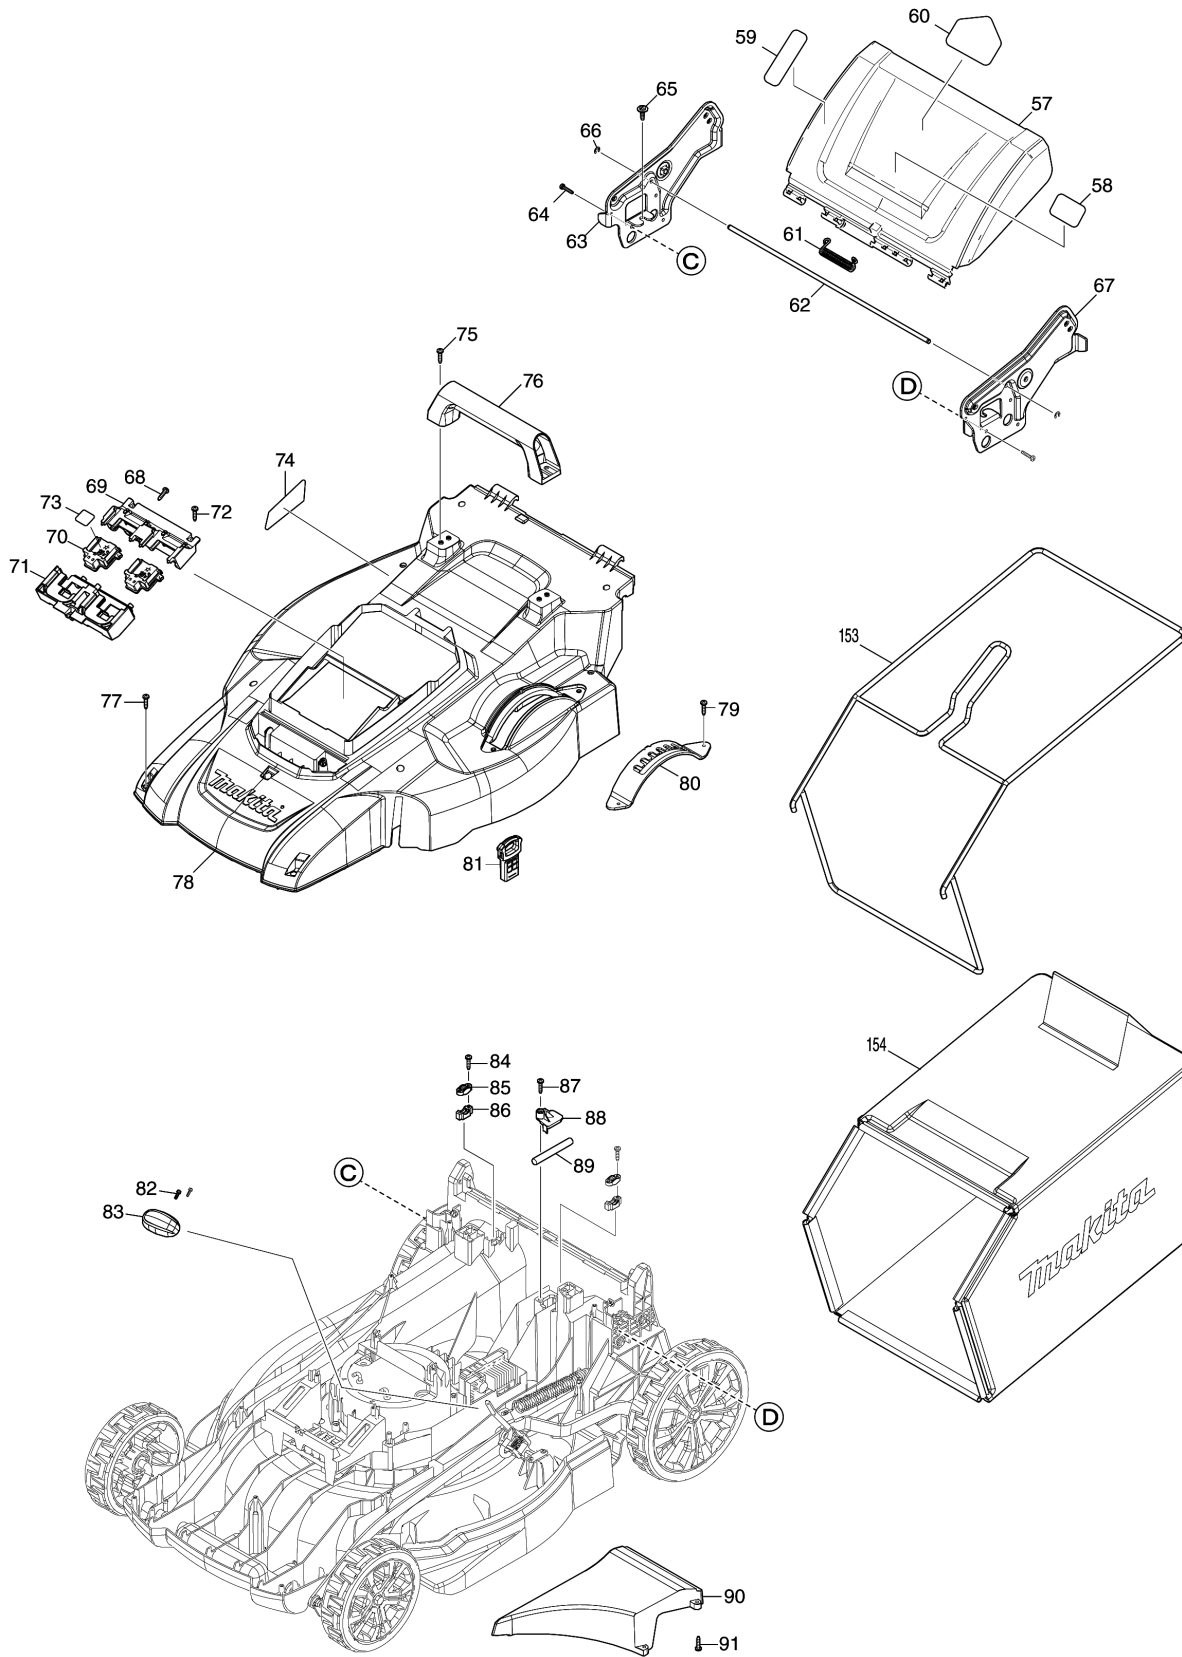

Model No.DLM539 530MM CORDLESS LAWN MOWER

Model No.DLM539 530MM CORDLESS LAWN MOWER

Model No.DLM539 530MM CORDLESS LAWN MOWER

Model No.DLM539 530MM CORDLESS LAWN MOWER