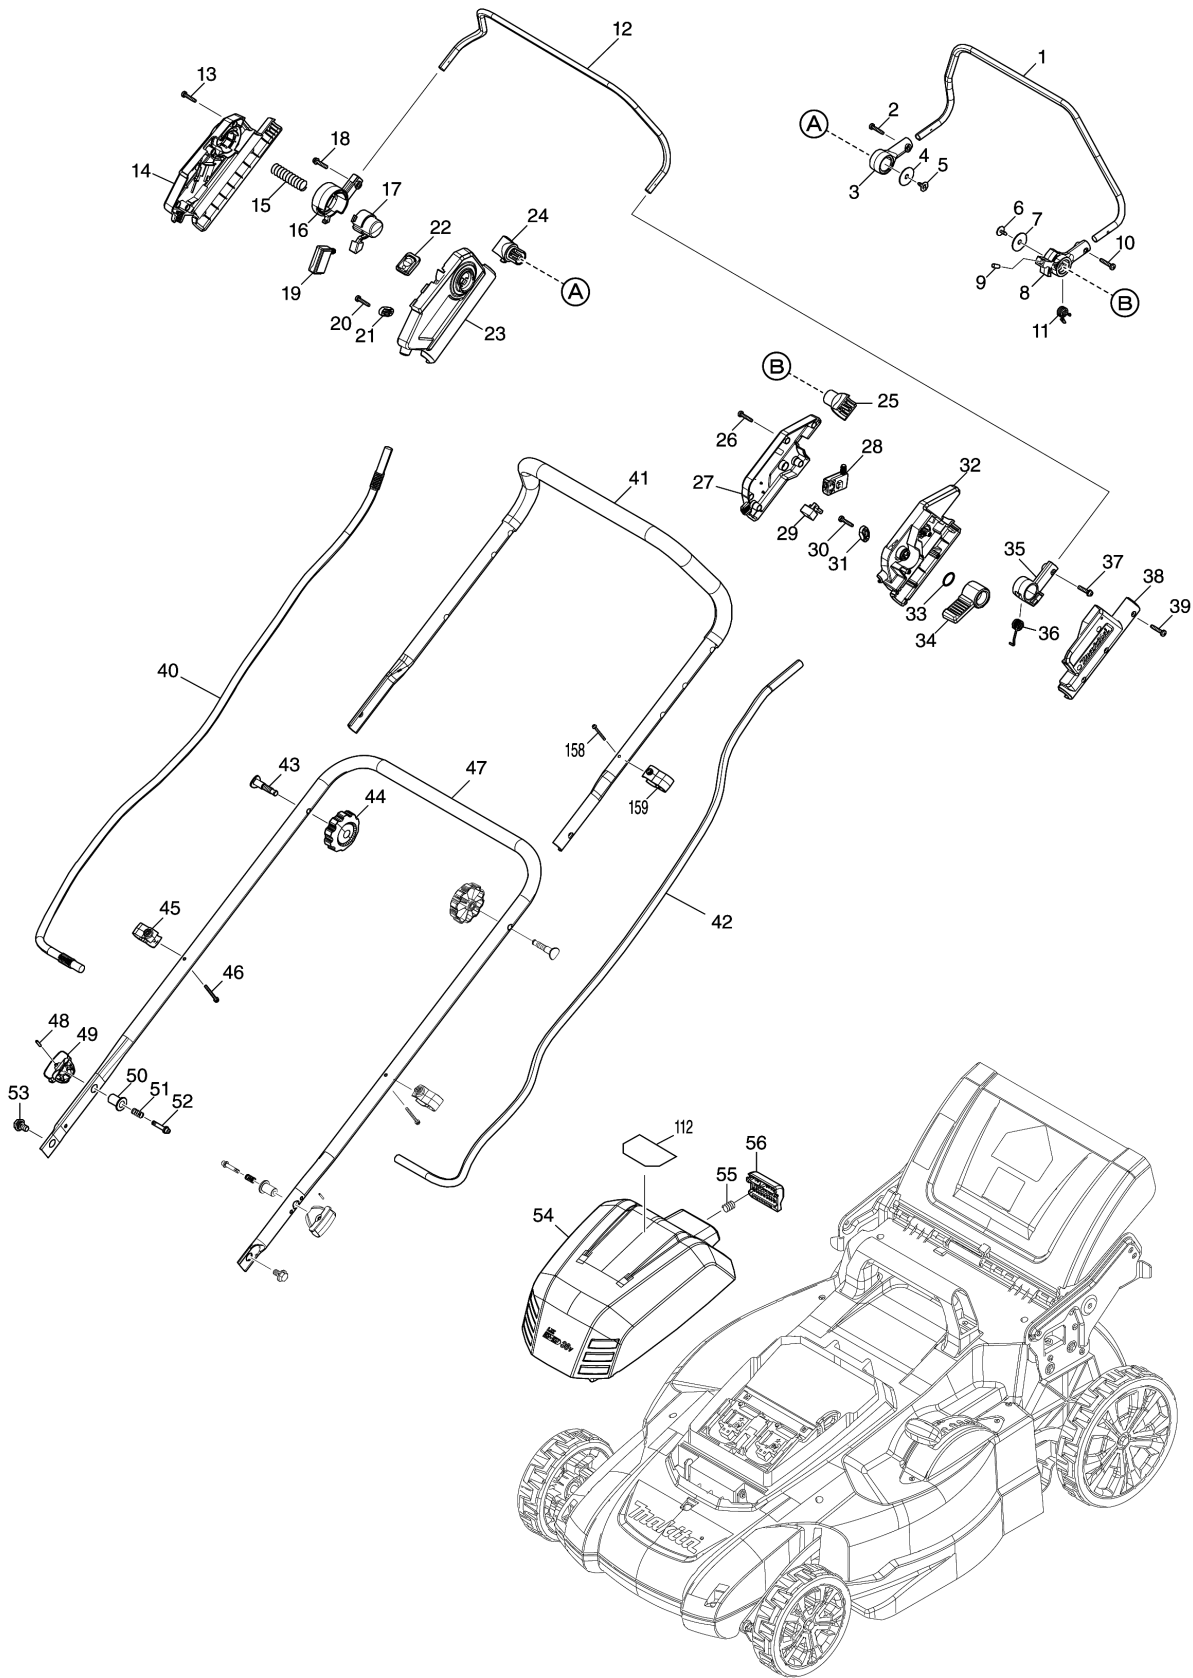

Model No.DLM539 530MM CORDLESS LAWN MOWER

Model No.DLM539 530MM CORDLESS LAWN MOWER

Model No.DLM539 530MM CORDLESS LAWN MOWER

Model No.DLM539 530MM CORDLESS LAWN MOWER