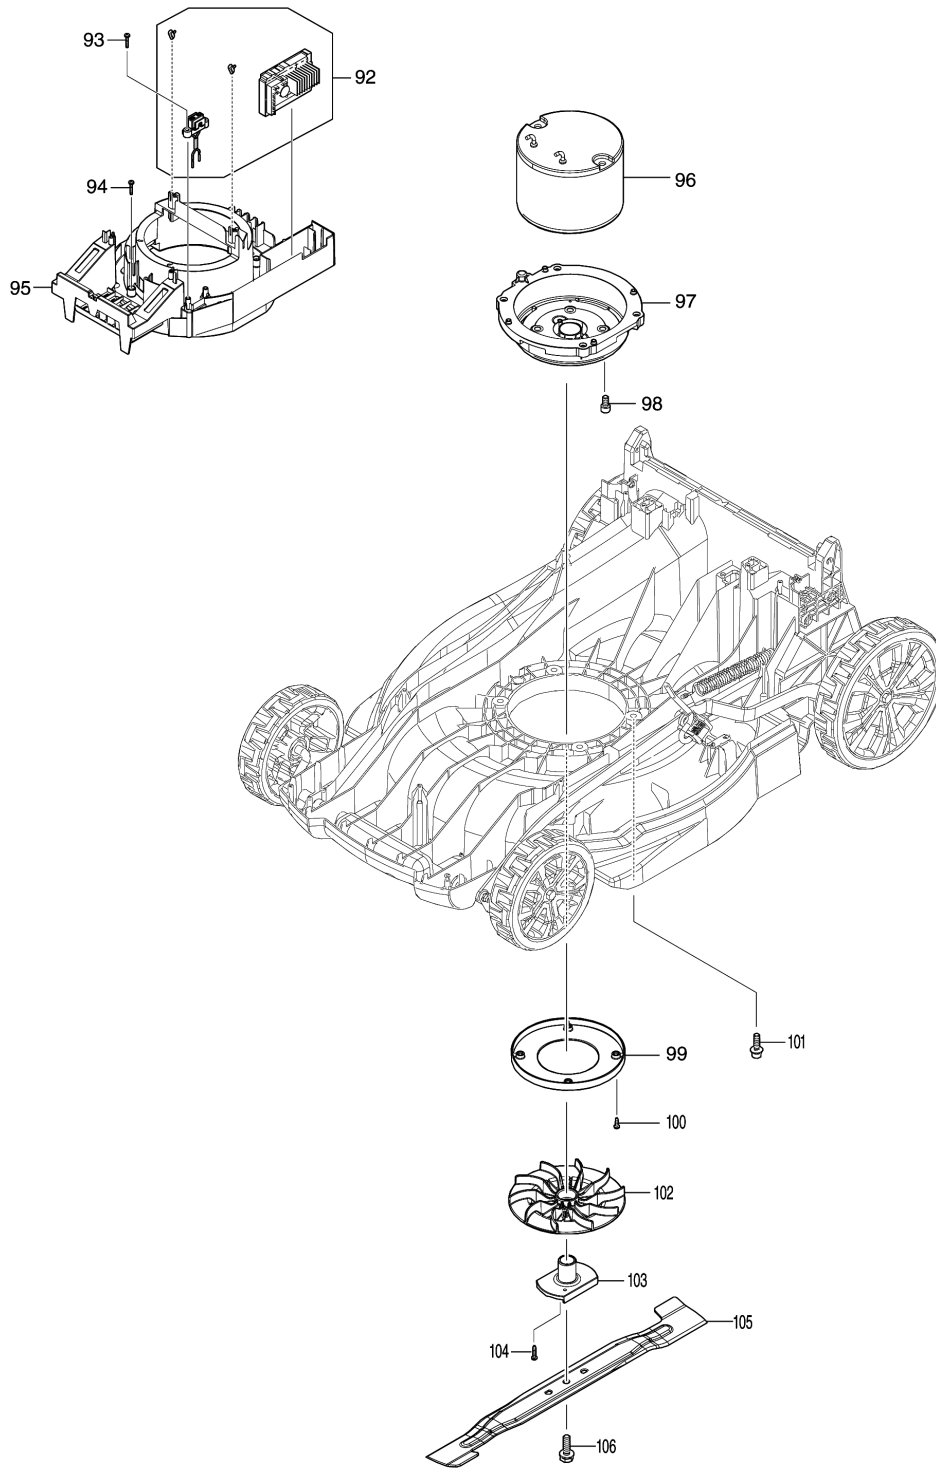

Model No.DLM539 530MM CORDLESS LAWN MOWER

Model No.DLM539 530MM CORDLESS LAWN MOWER

Model No.DLM539 530MM CORDLESS LAWN MOWER

Model No.DLM539 530MM CORDLESS LAWN MOWER