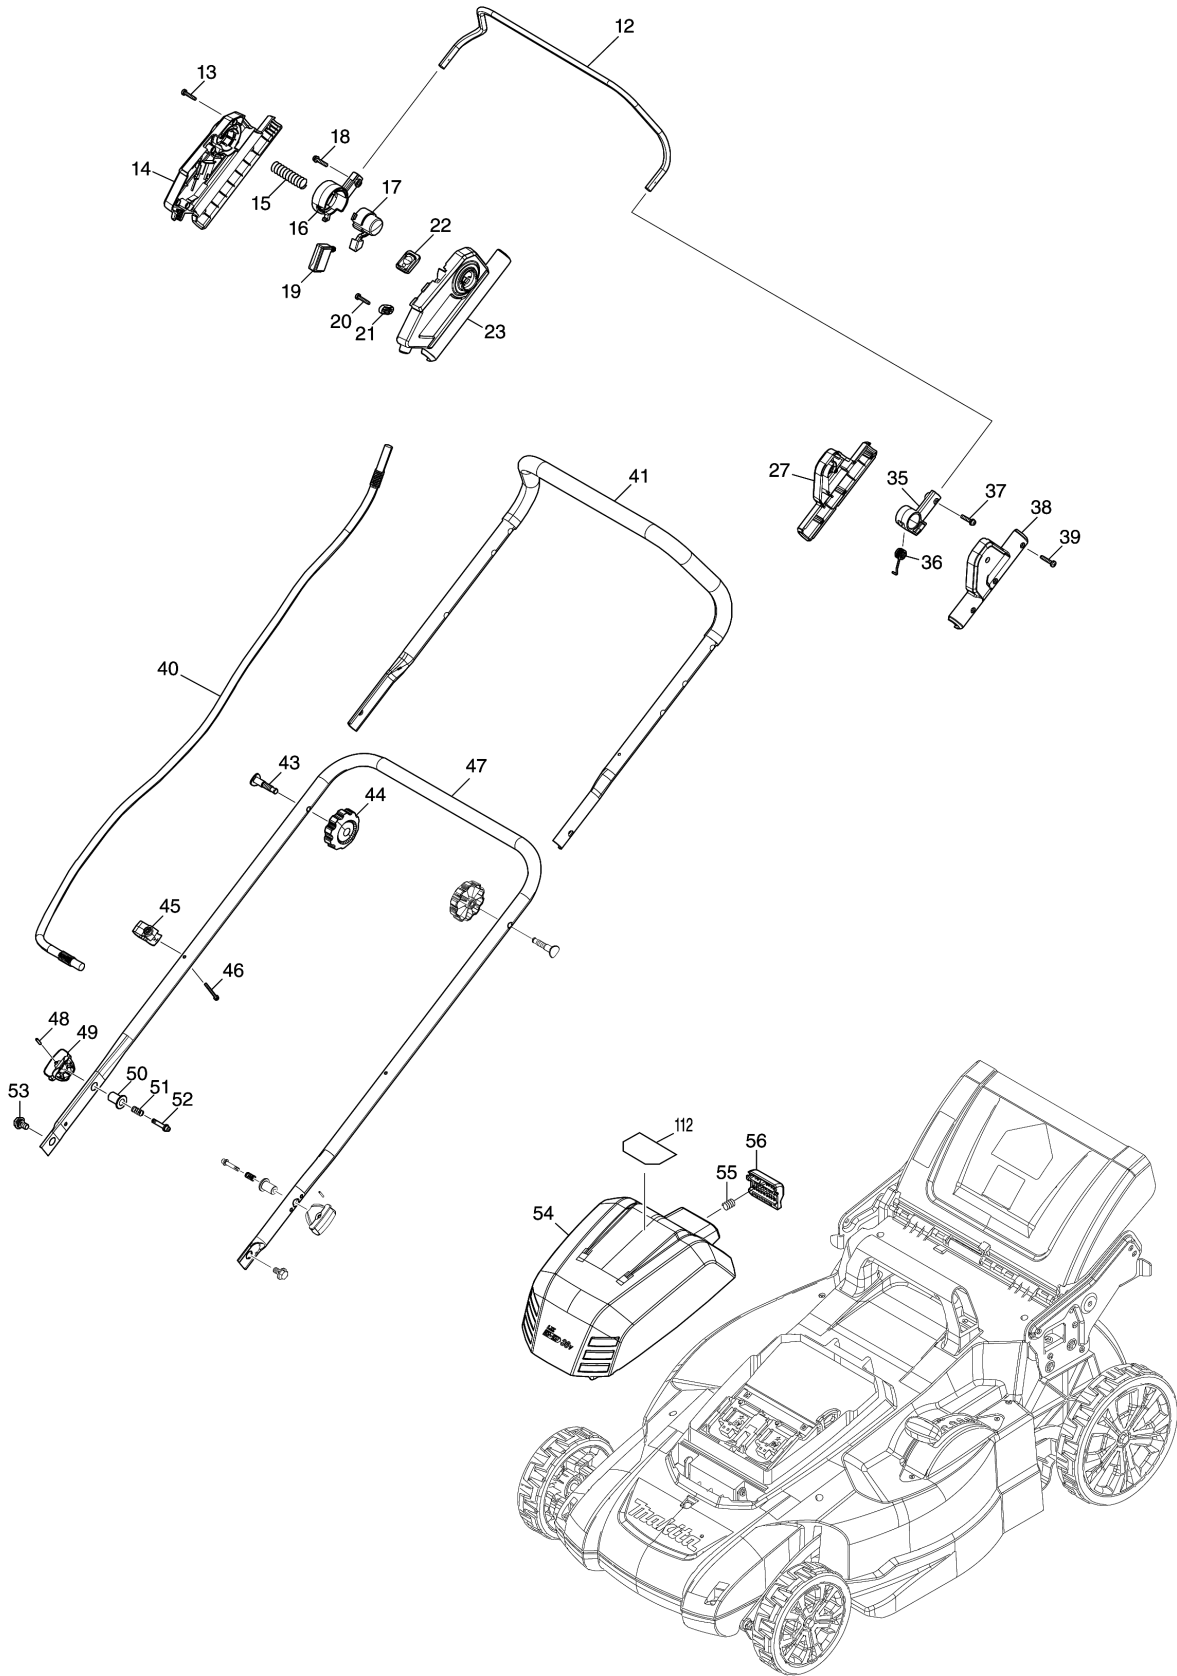

Model No.DLM538 530MM CORDLESS LAWN MOWER

Model No.DLM538 530MM CORDLESS LAWN MOWER

Model No.DLM538 530MM CORDLESS LAWN MOWER