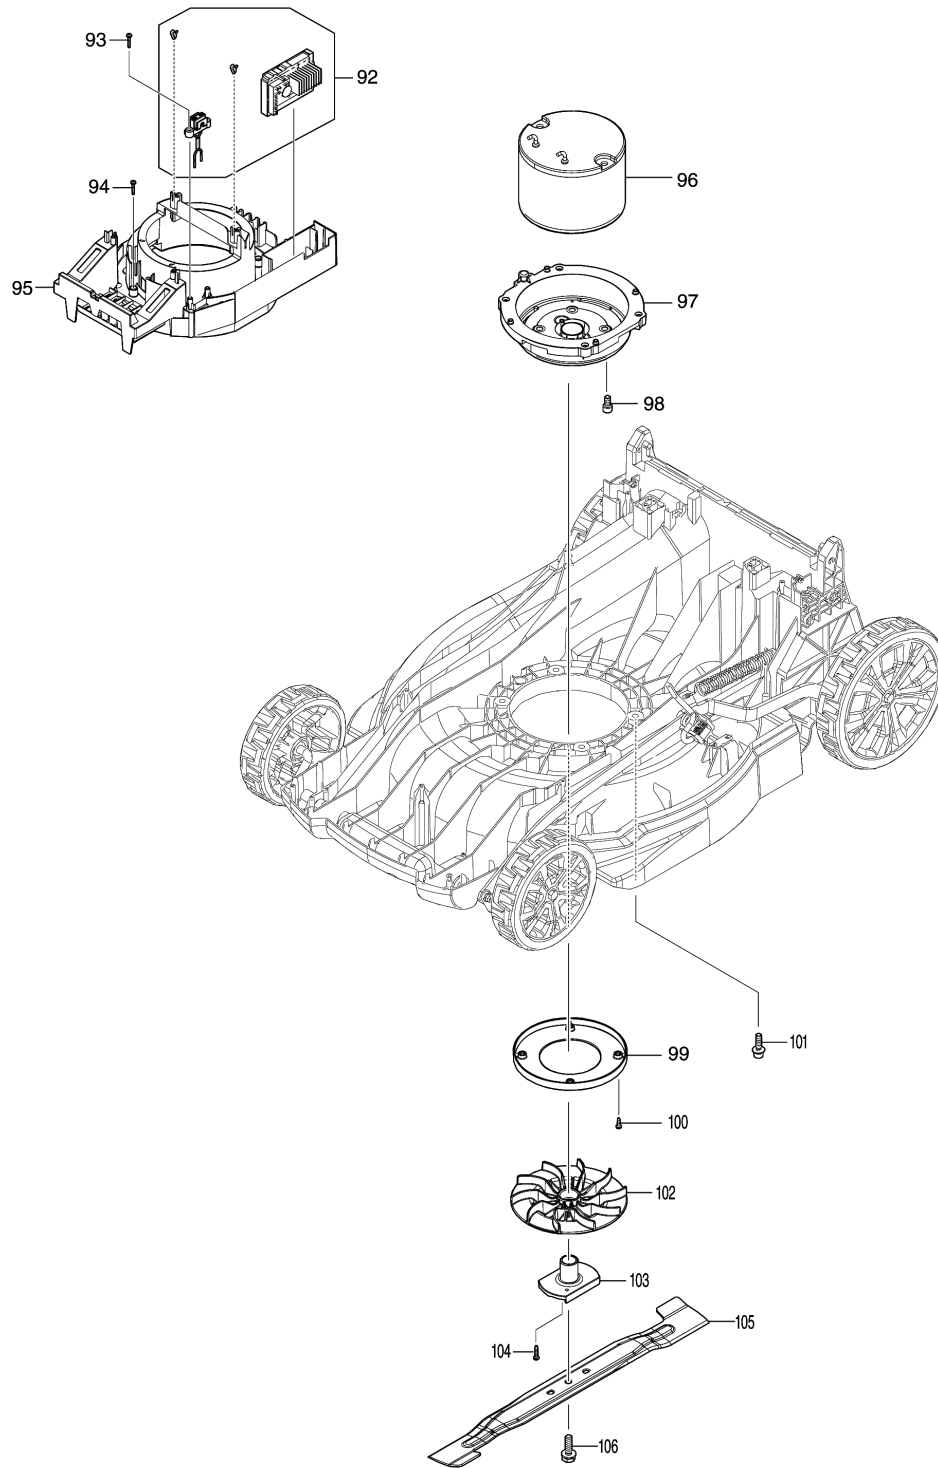

Model No.DLM538 530MM CORDLESS LAWN MOWER

Model No.DLM538 530MM CORDLESS LAWN MOWER

Model No.DLM538 530MM CORDLESS LAWN MOWER