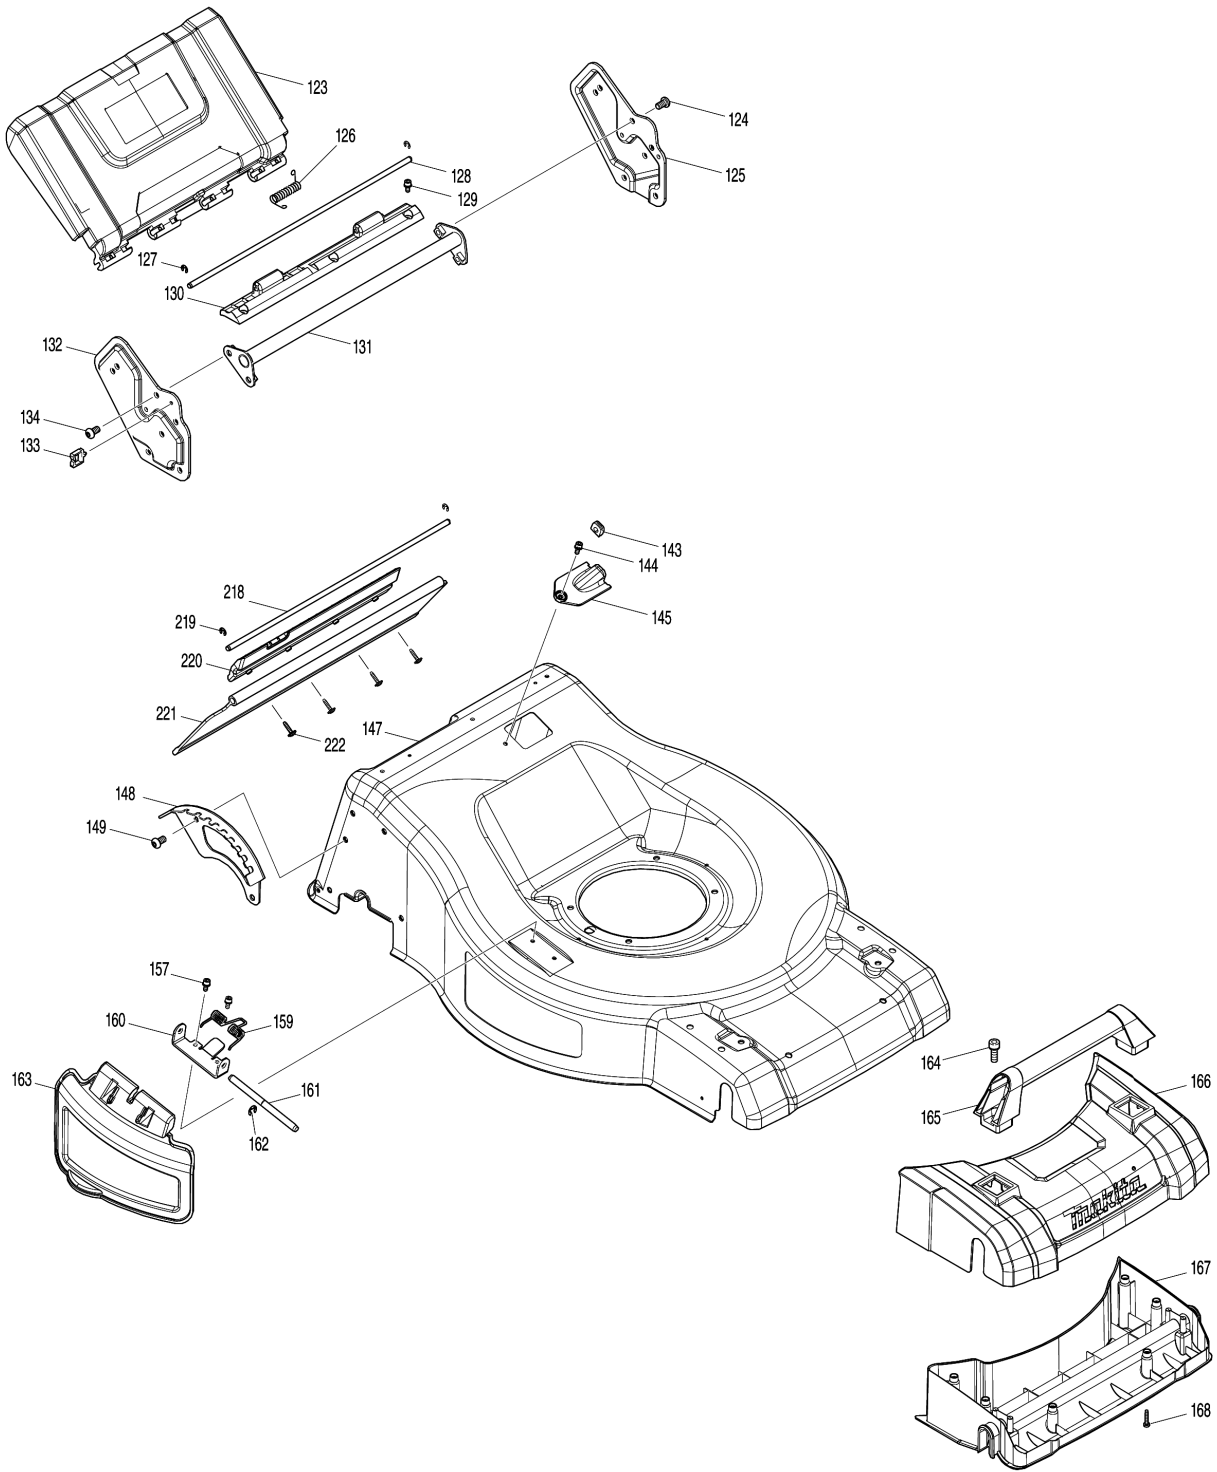

Model No.DLM532 530MM CORDLESS LAWN MOWER

Model No.DLM532 530MM CORDLESS LAWN MOWER

Model No.DLM532 530MM CORDLESS LAWN MOWER