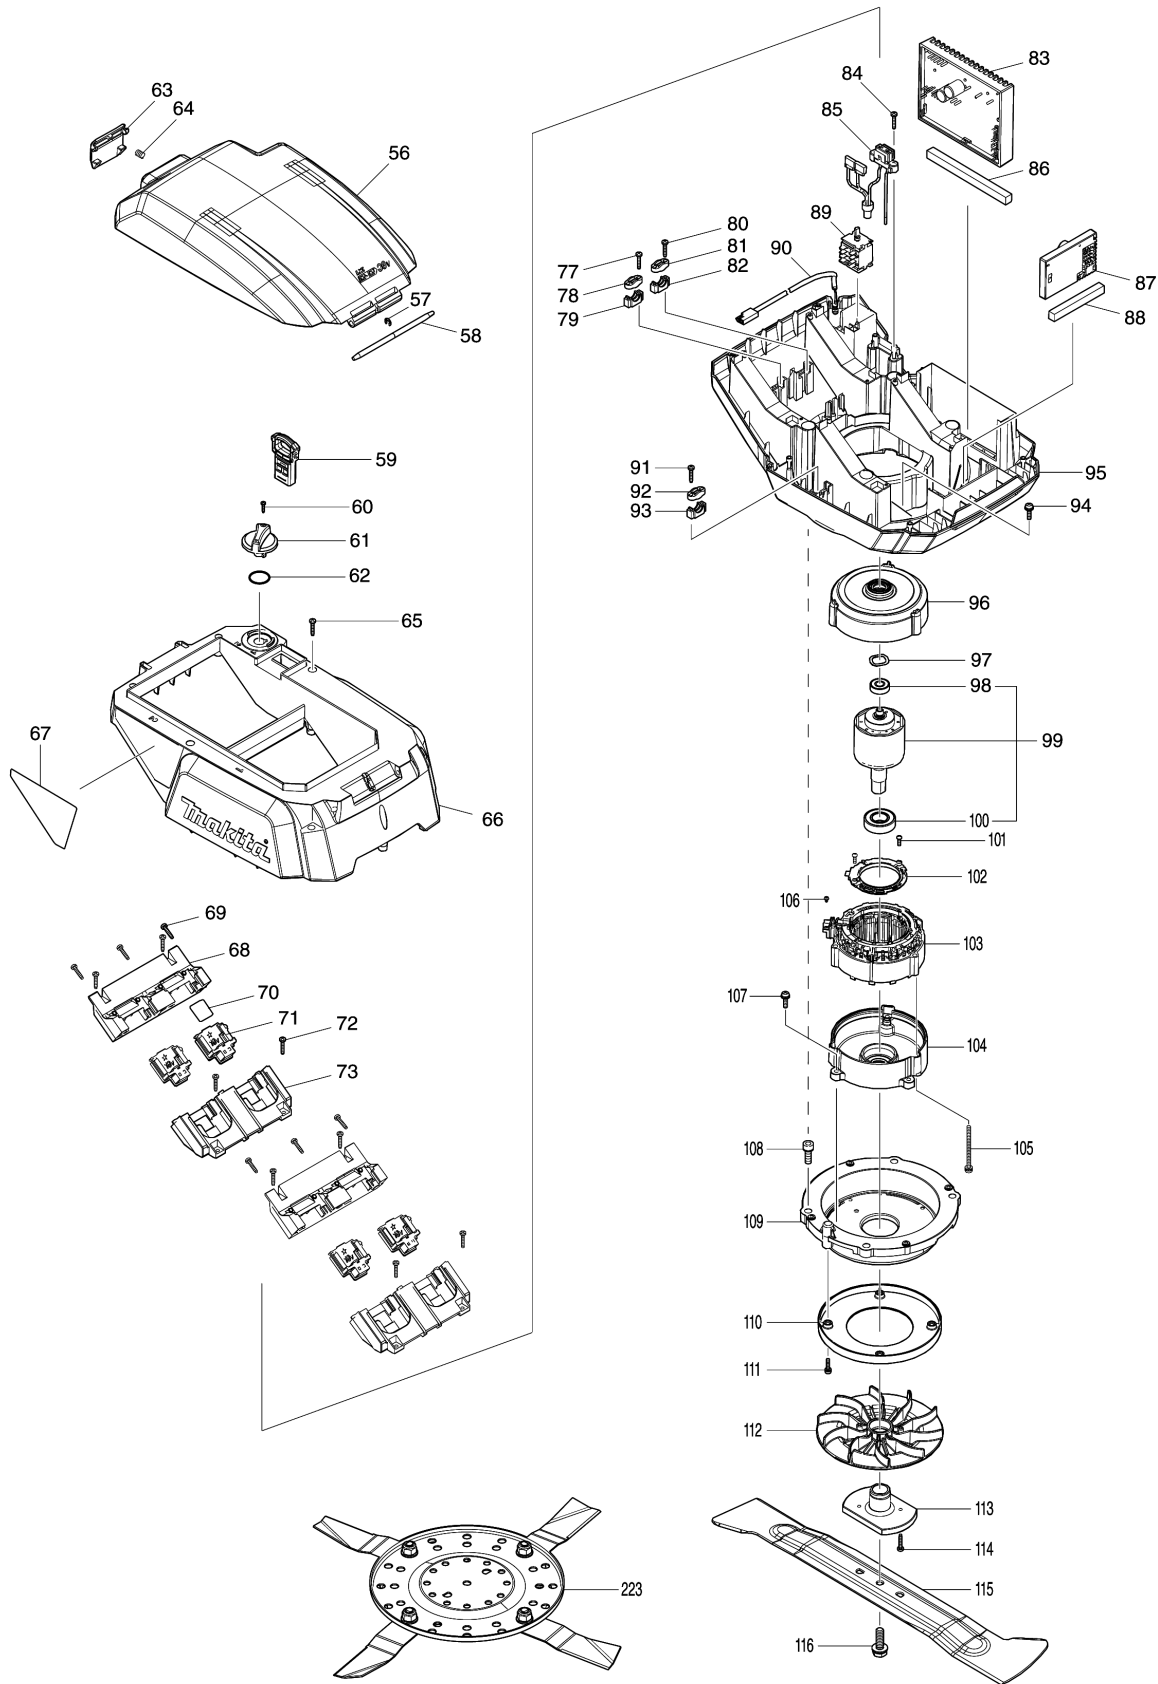

Model No.DLM532 530MM CORDLESS LAWN MOWER

Model No.DLM532 530MM CORDLESS LAWN MOWER

Model No.DLM532 530MM CORDLESS LAWN MOWER