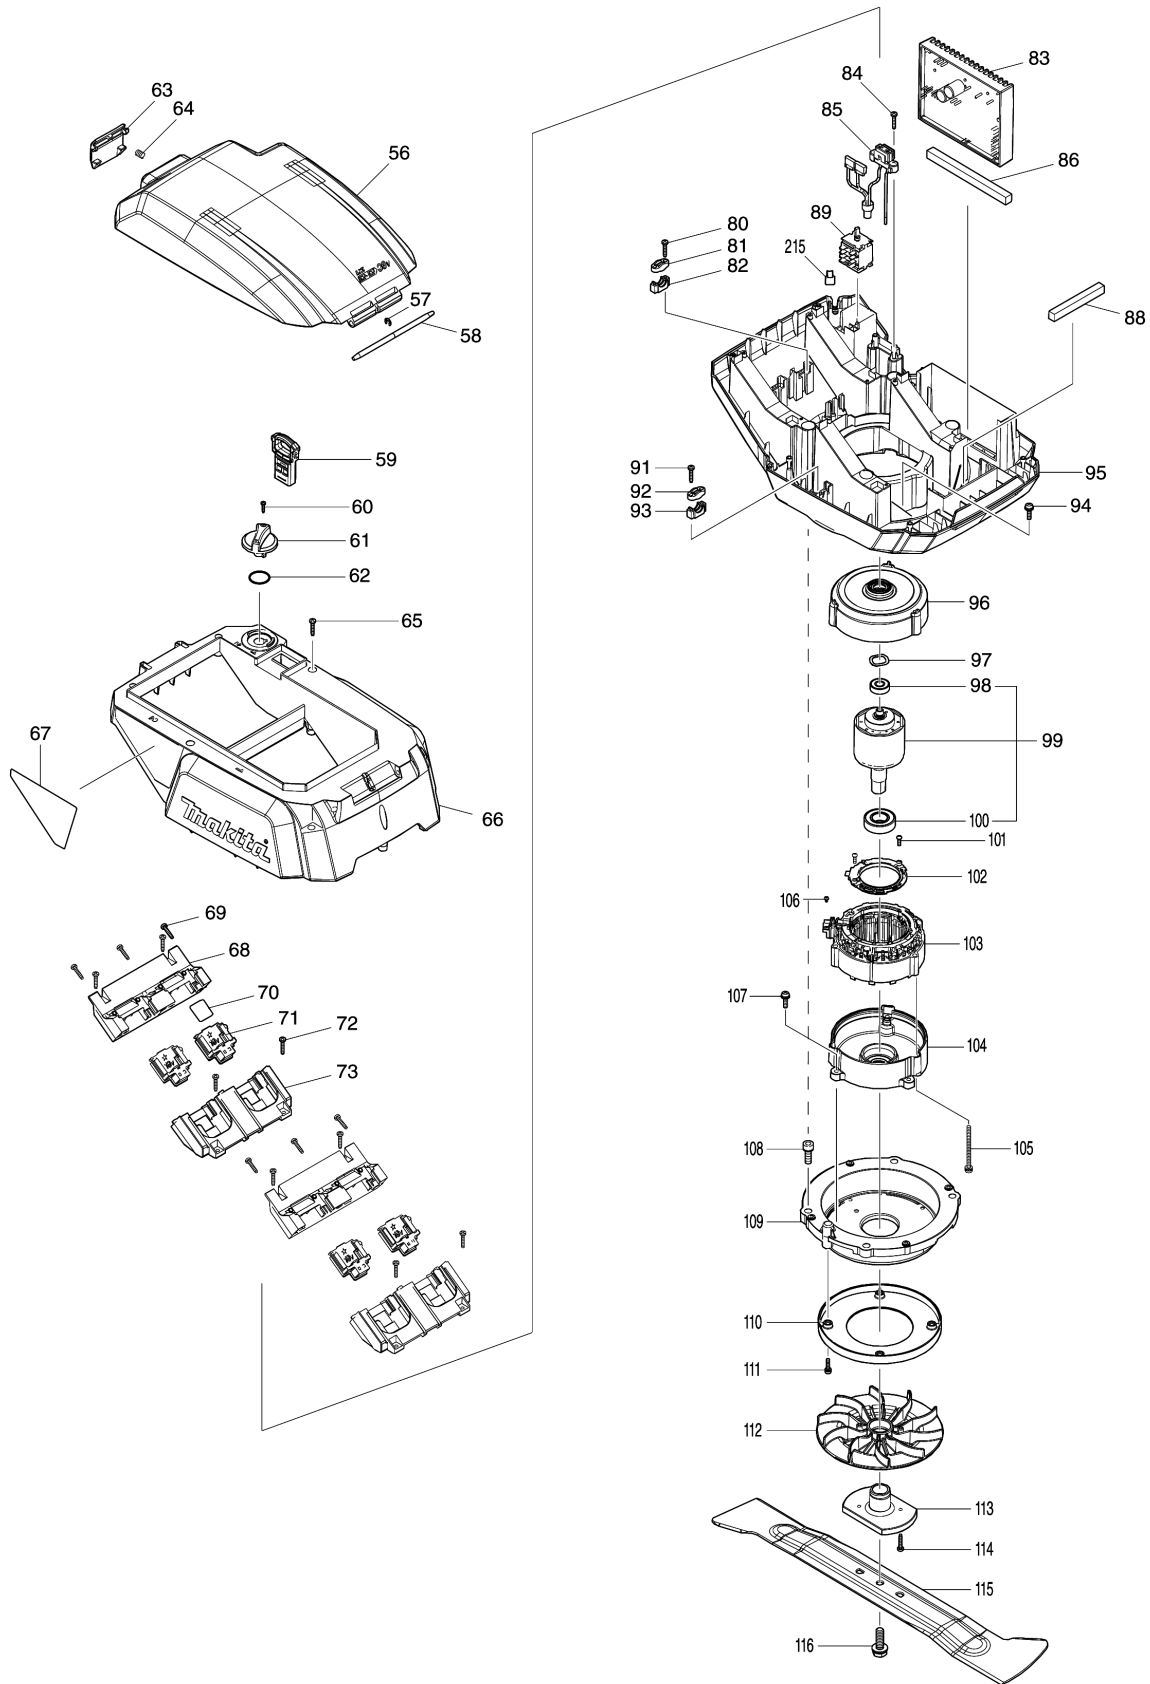

Model No.DLM530 460MM CORDLESS LAWN MOWER

Model No.DLM530 460MM CORDLESS LAWN MOWER

Model No.DLM530 460MM CORDLESS LAWN MOWER