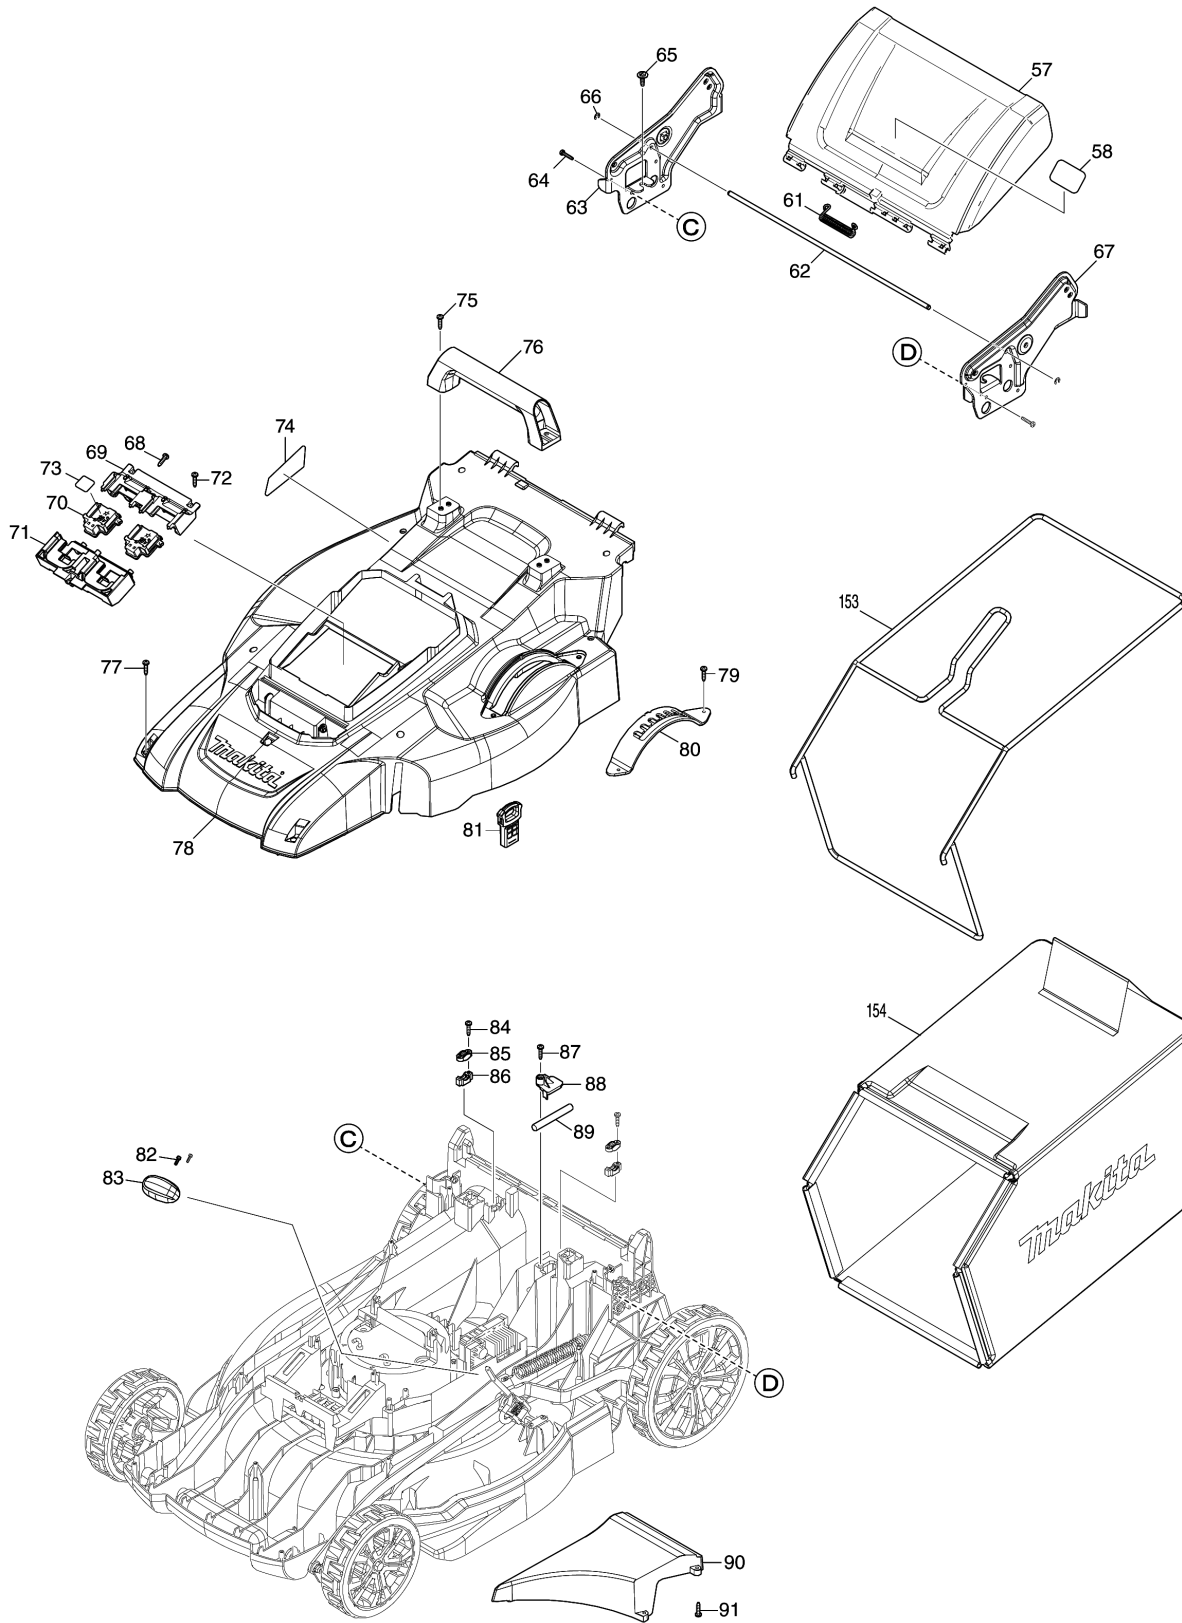

Model No.DLM481 480MM CORDLESS LAWN MOWER

Model No.DLM481 480MM CORDLESS LAWN MOWER

Model No.DLM481 480MM CORDLESS LAWN MOWER

Model No.DLM481 480MM CORDLESS LAWN MOWER