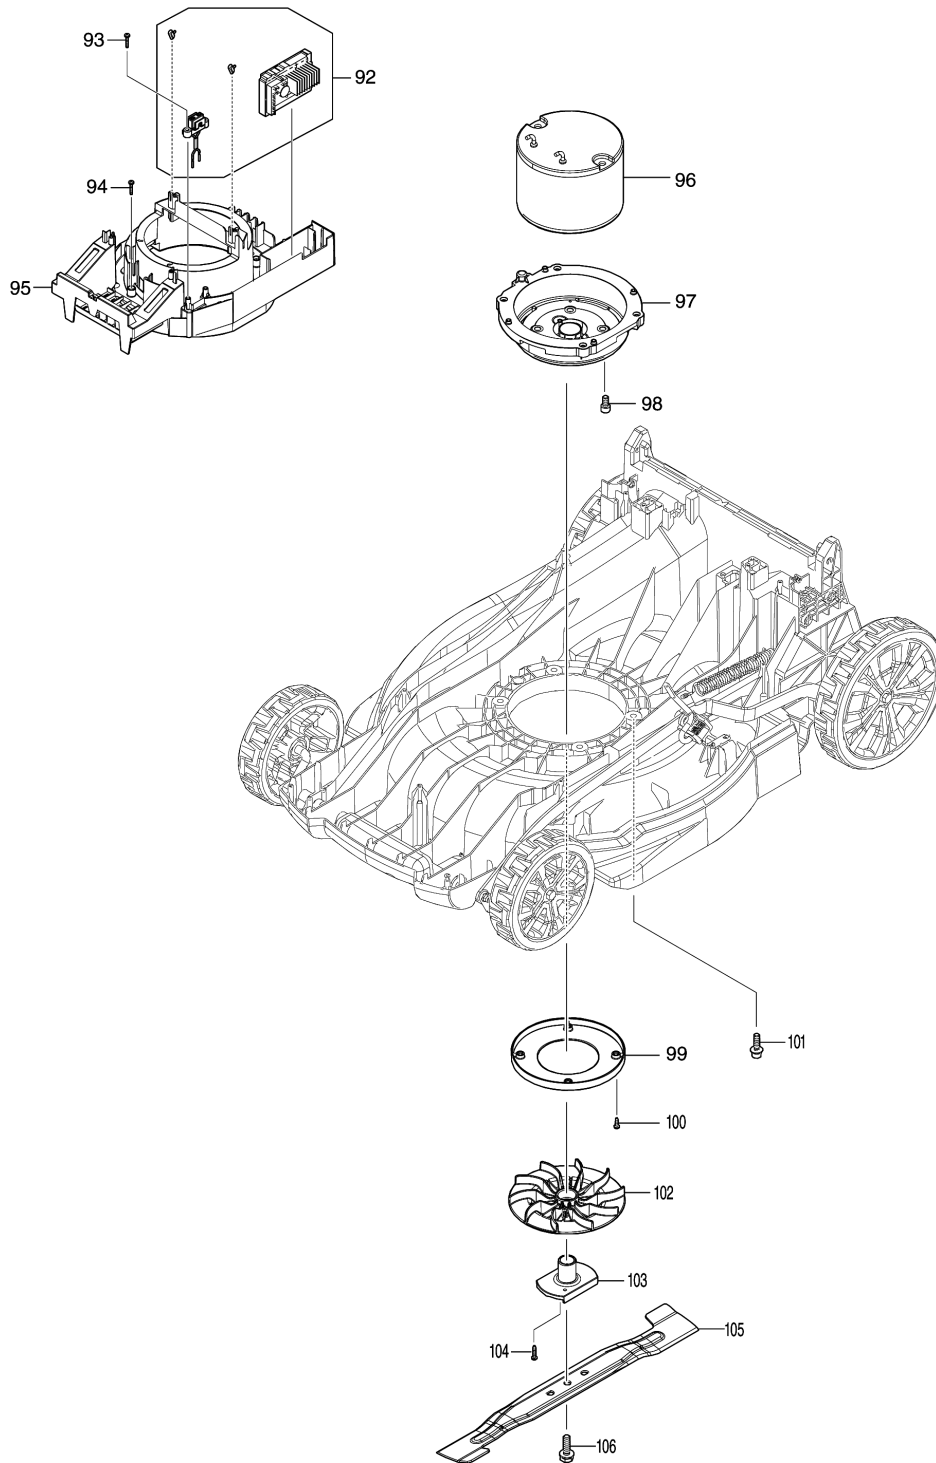

Model No.DLM481 480MM CORDLESS LAWN MOWER

Model No.DLM481 480MM CORDLESS LAWN MOWER

Model No.DLM481 480MM CORDLESS LAWN MOWER

Model No.DLM481 480MM CORDLESS LAWN MOWER