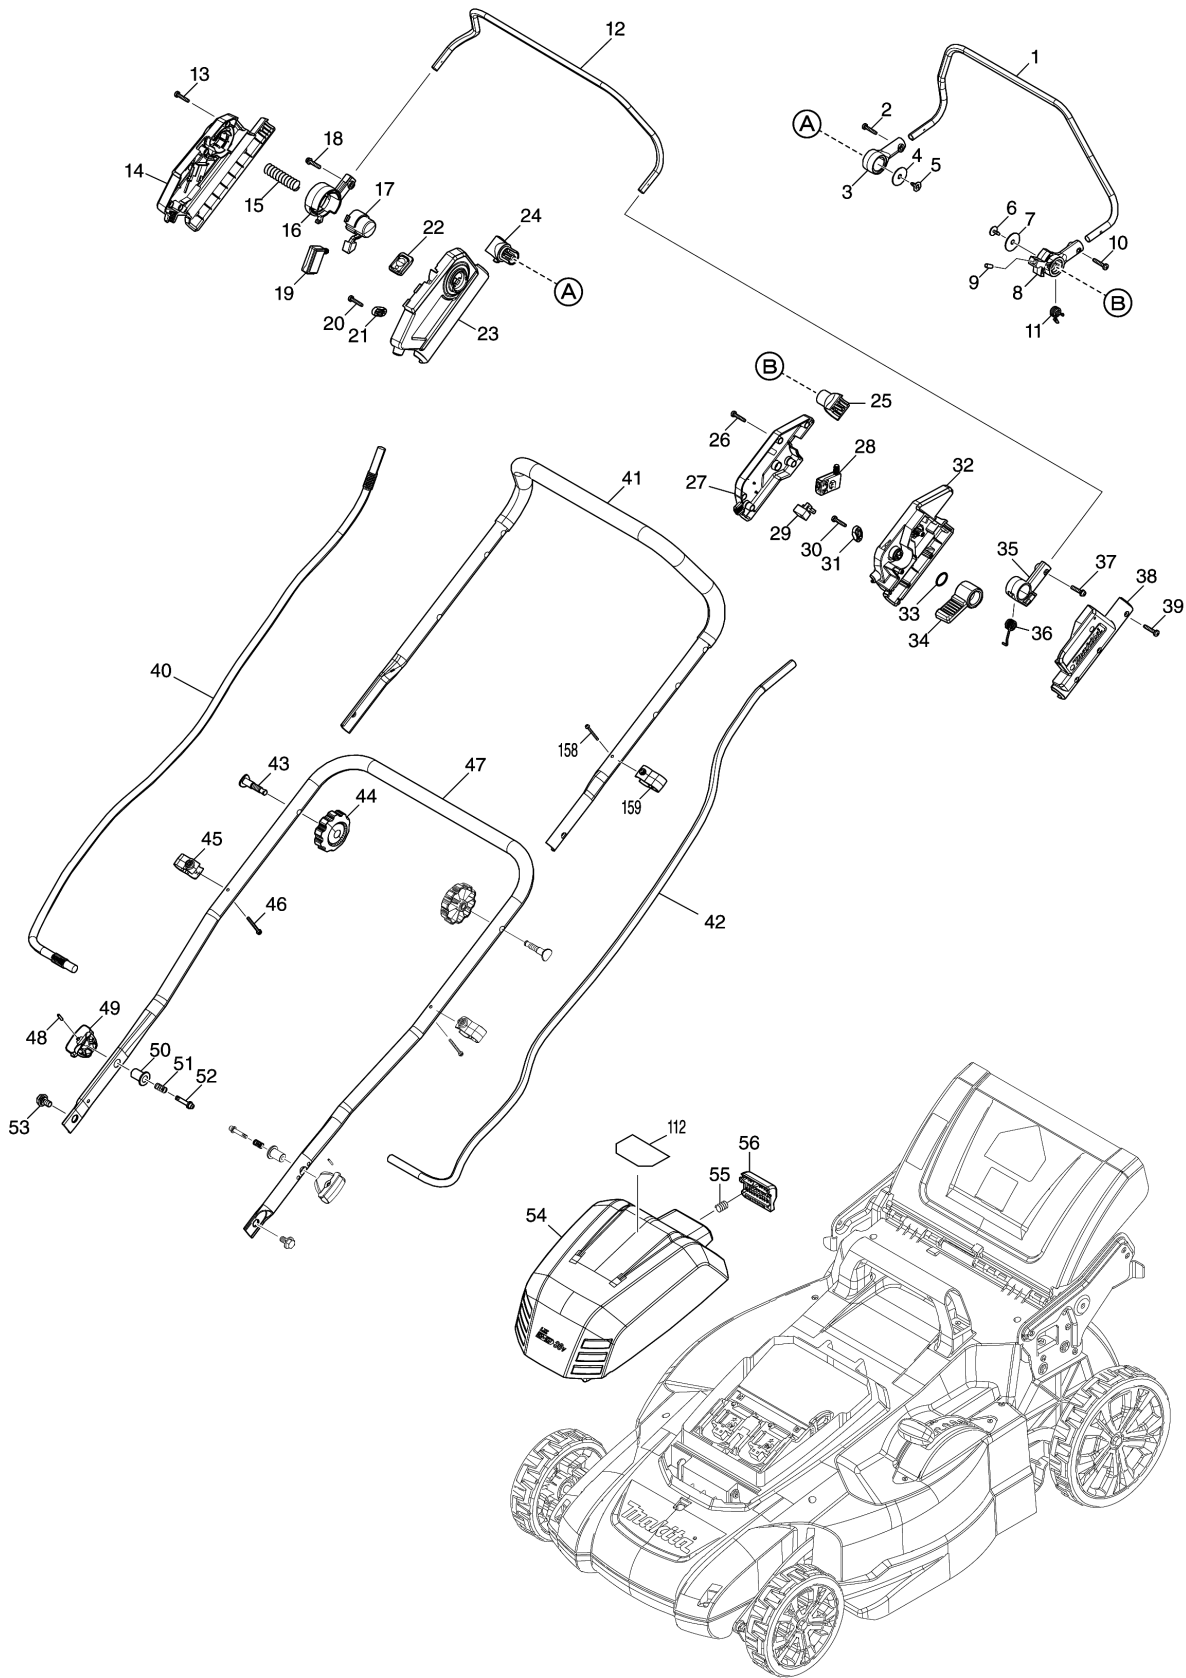

Model No.DLM481 480MM CORDLESS LAWN MOWER

Model No.DLM481 480MM CORDLESS LAWN MOWER

Model No.DLM481 480MM CORDLESS LAWN MOWER

Model No.DLM481 480MM CORDLESS LAWN MOWER