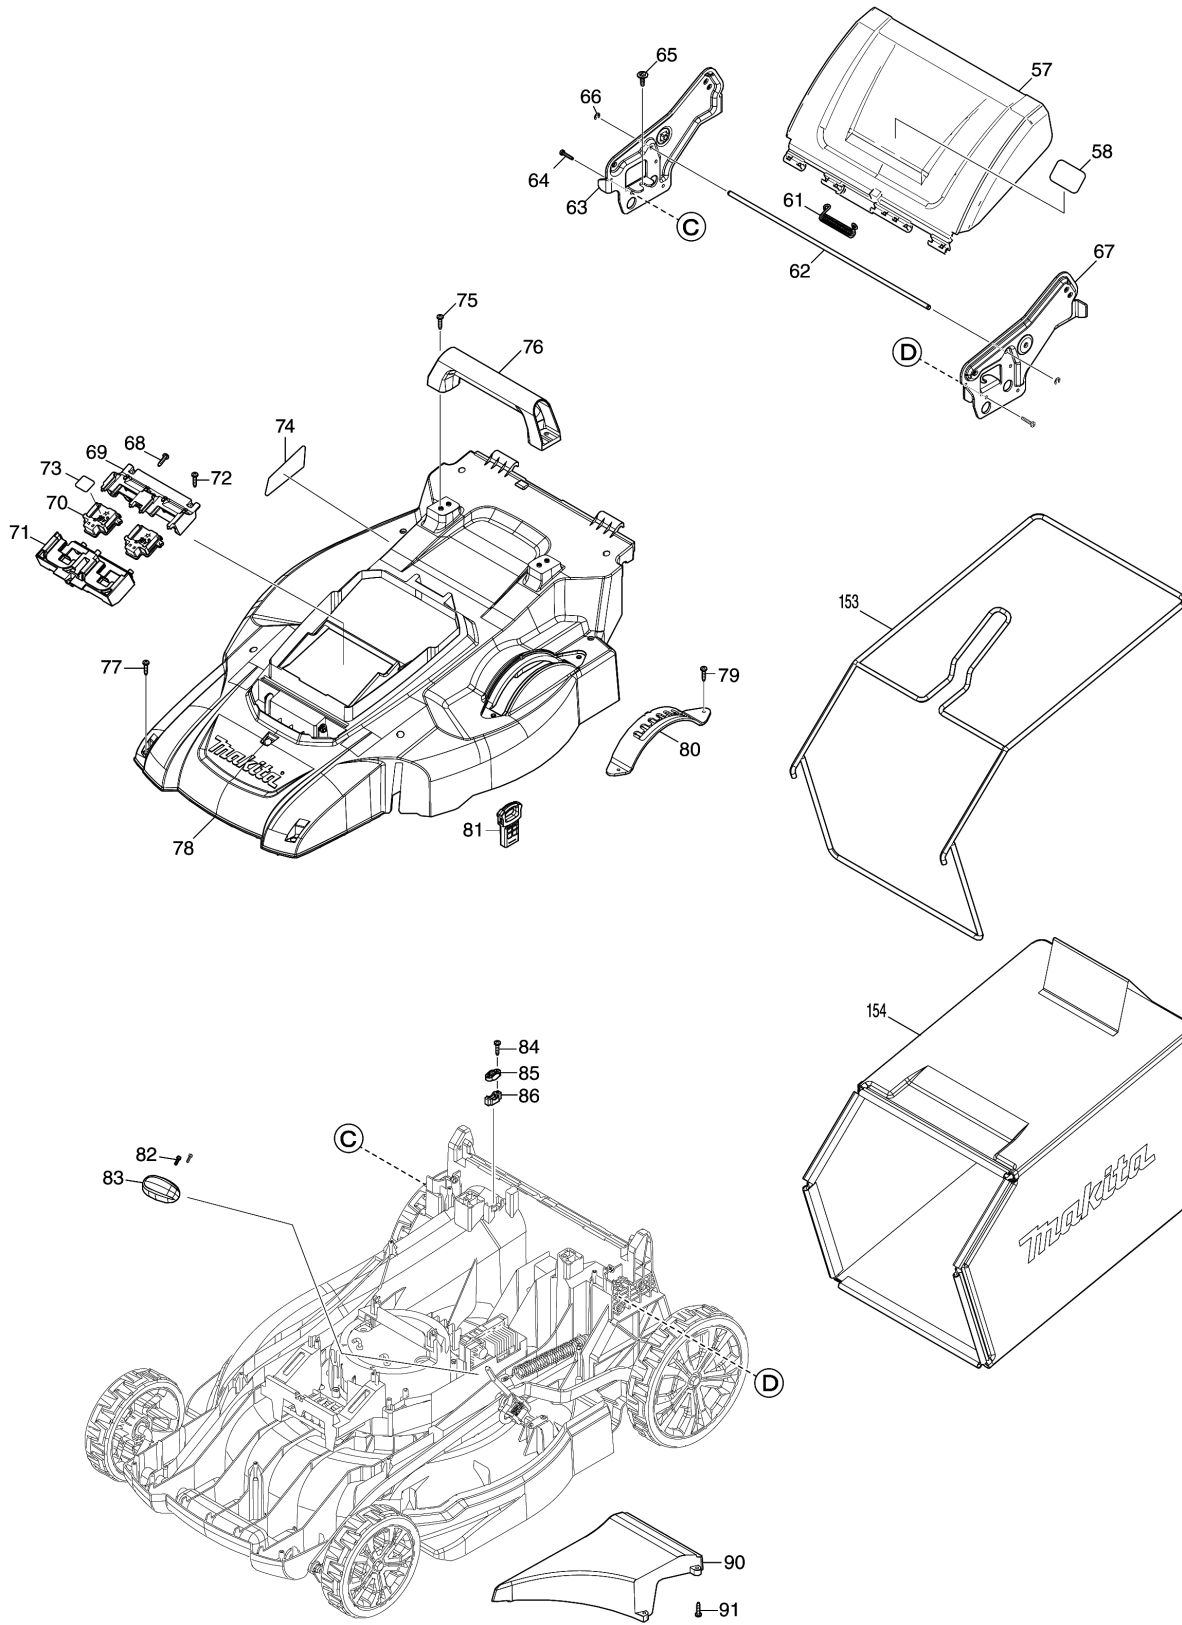

Model No.DLM480 480MM CORDLESS LAWN MOWER

Model No.DLM480 480MM CORDLESS LAWN MOWER

Model No.DLM480 480MM CORDLESS LAWN MOWER

Model No.DLM480 480MM CORDLESS LAWN MOWER