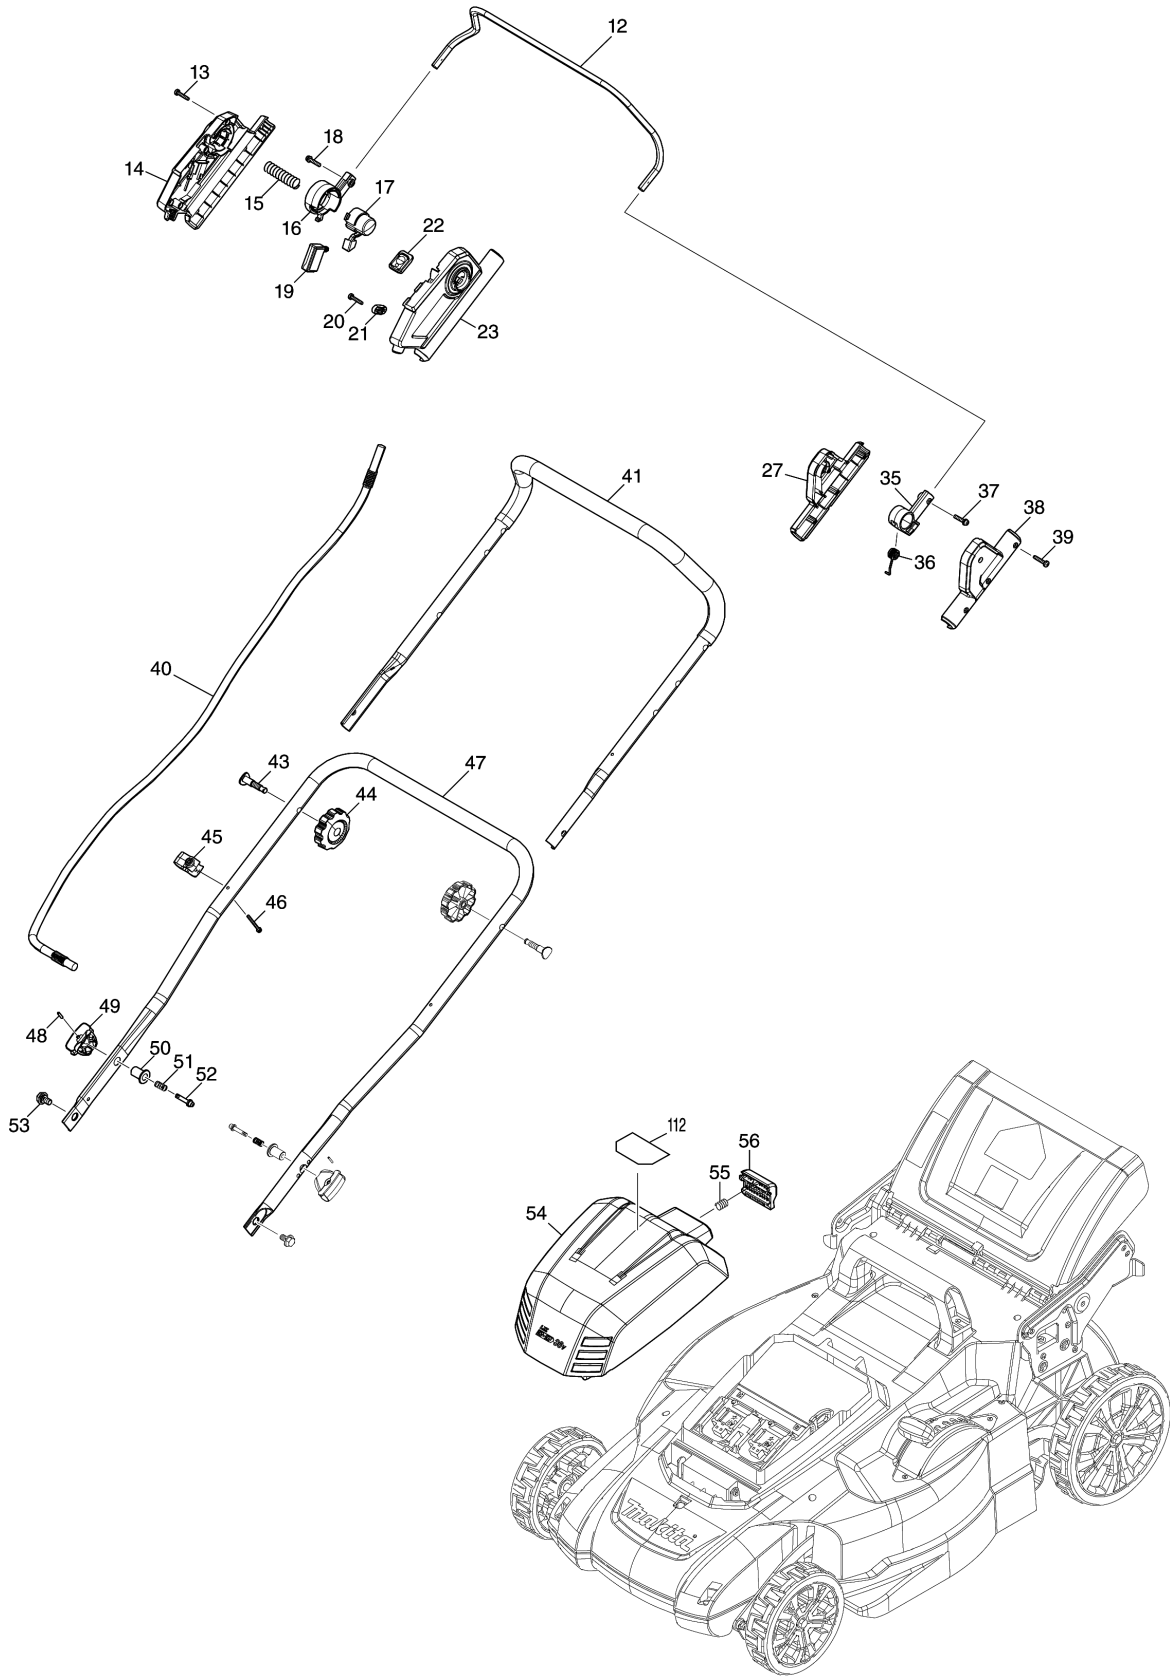

Model No.DLM480 480MM CORDLESS LAWN MOWER

Model No.DLM480 480MM CORDLESS LAWN MOWER

Model No.DLM480 480MM CORDLESS LAWN MOWER

Model No.DLM480 480MM CORDLESS LAWN MOWER