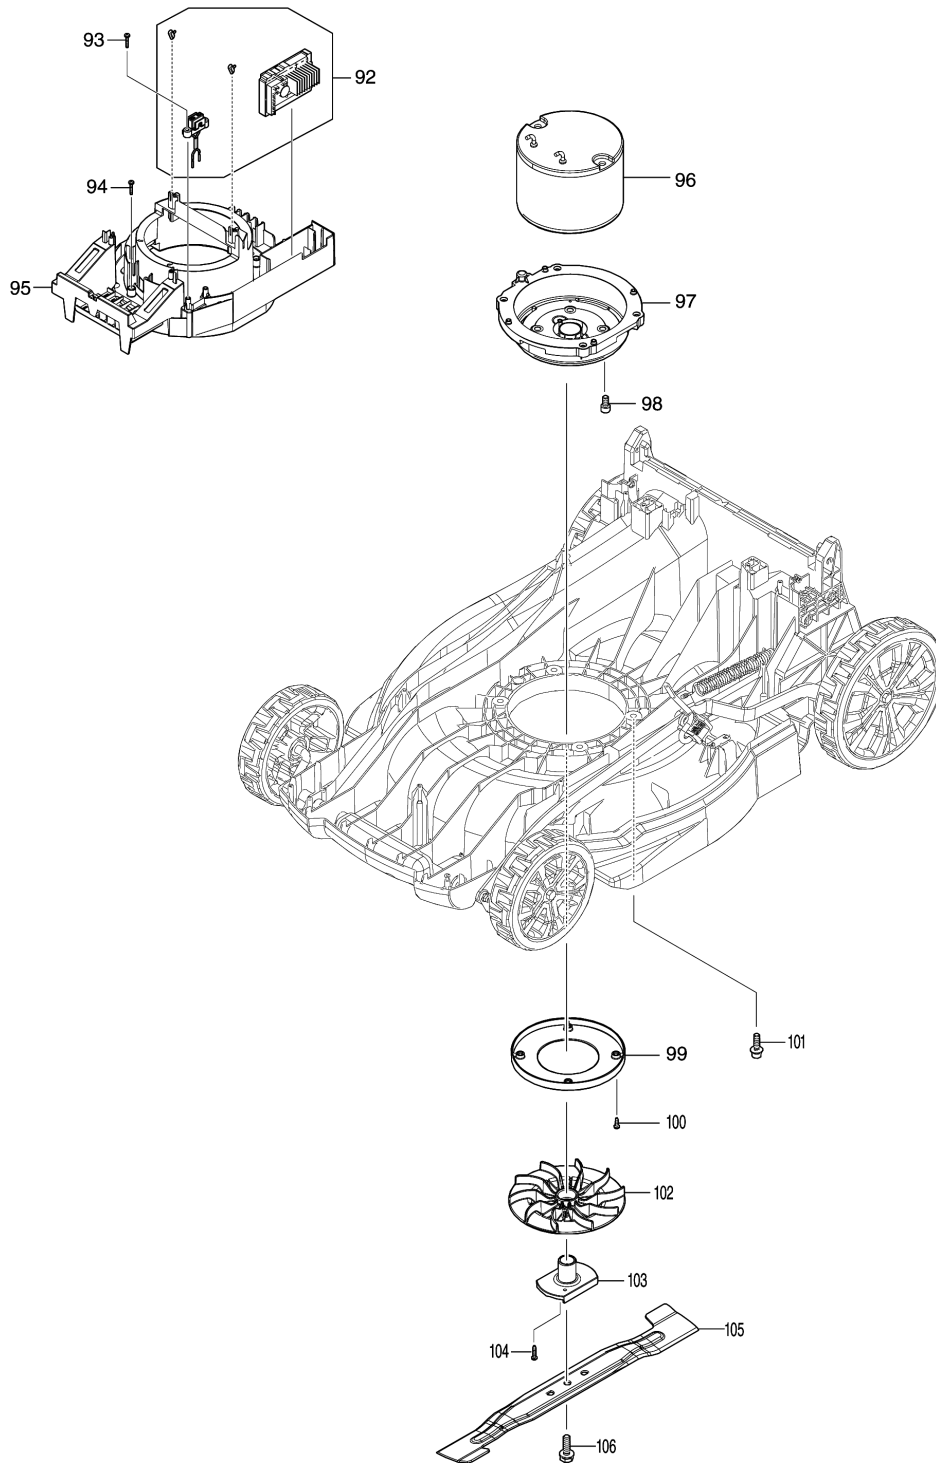

Model No.DLM480 480MM CORDLESS LAWN MOWER

Model No.DLM480 480MM CORDLESS LAWN MOWER

Model No.DLM480 480MM CORDLESS LAWN MOWER

Model No.DLM480 480MM CORDLESS LAWN MOWER