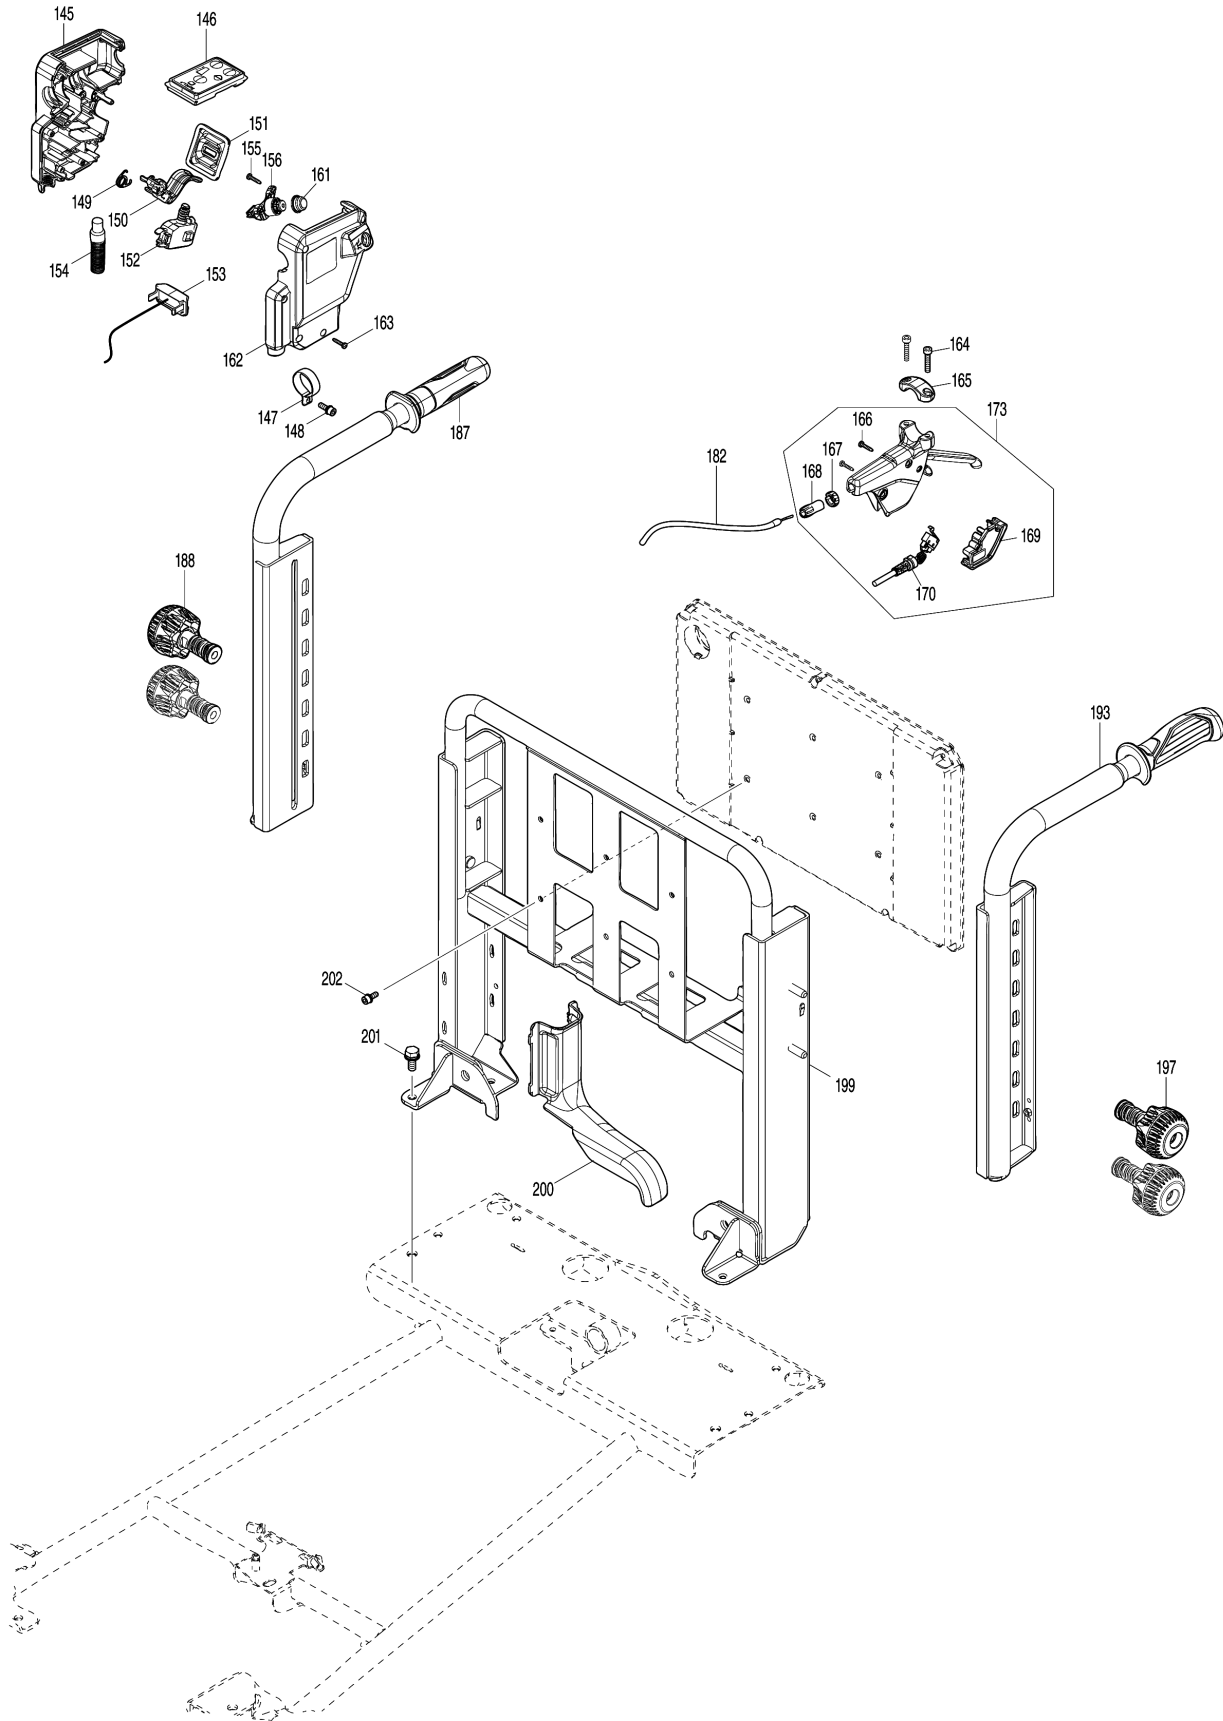

Model No.DCU605 BATTERY POWERED WHEELBARROW