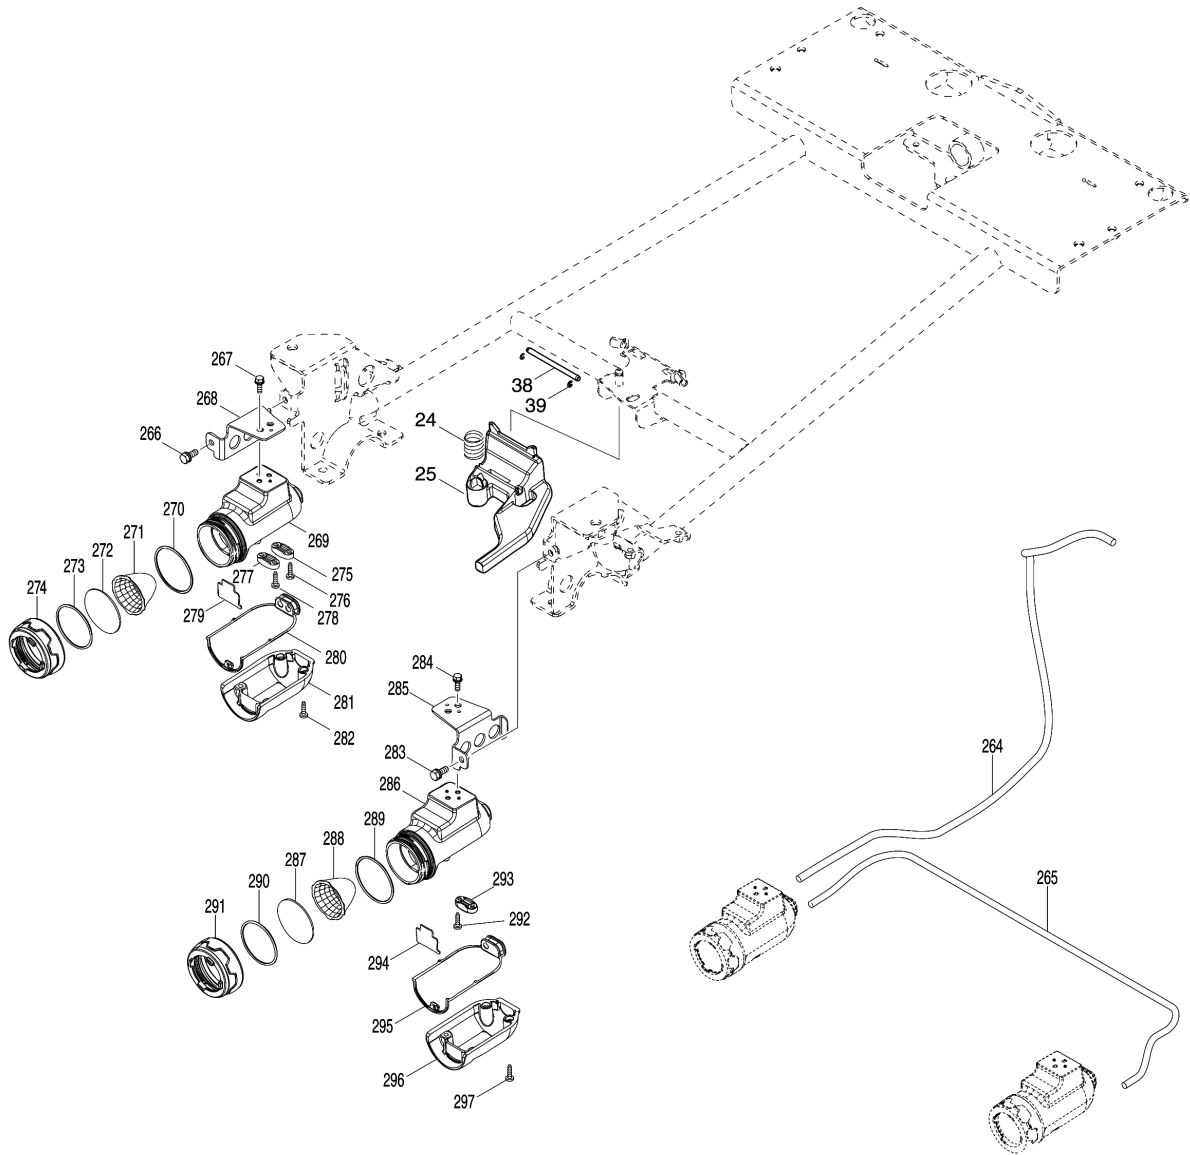

Model No.DCU605 BATTERY POWERED WHEELBARROW