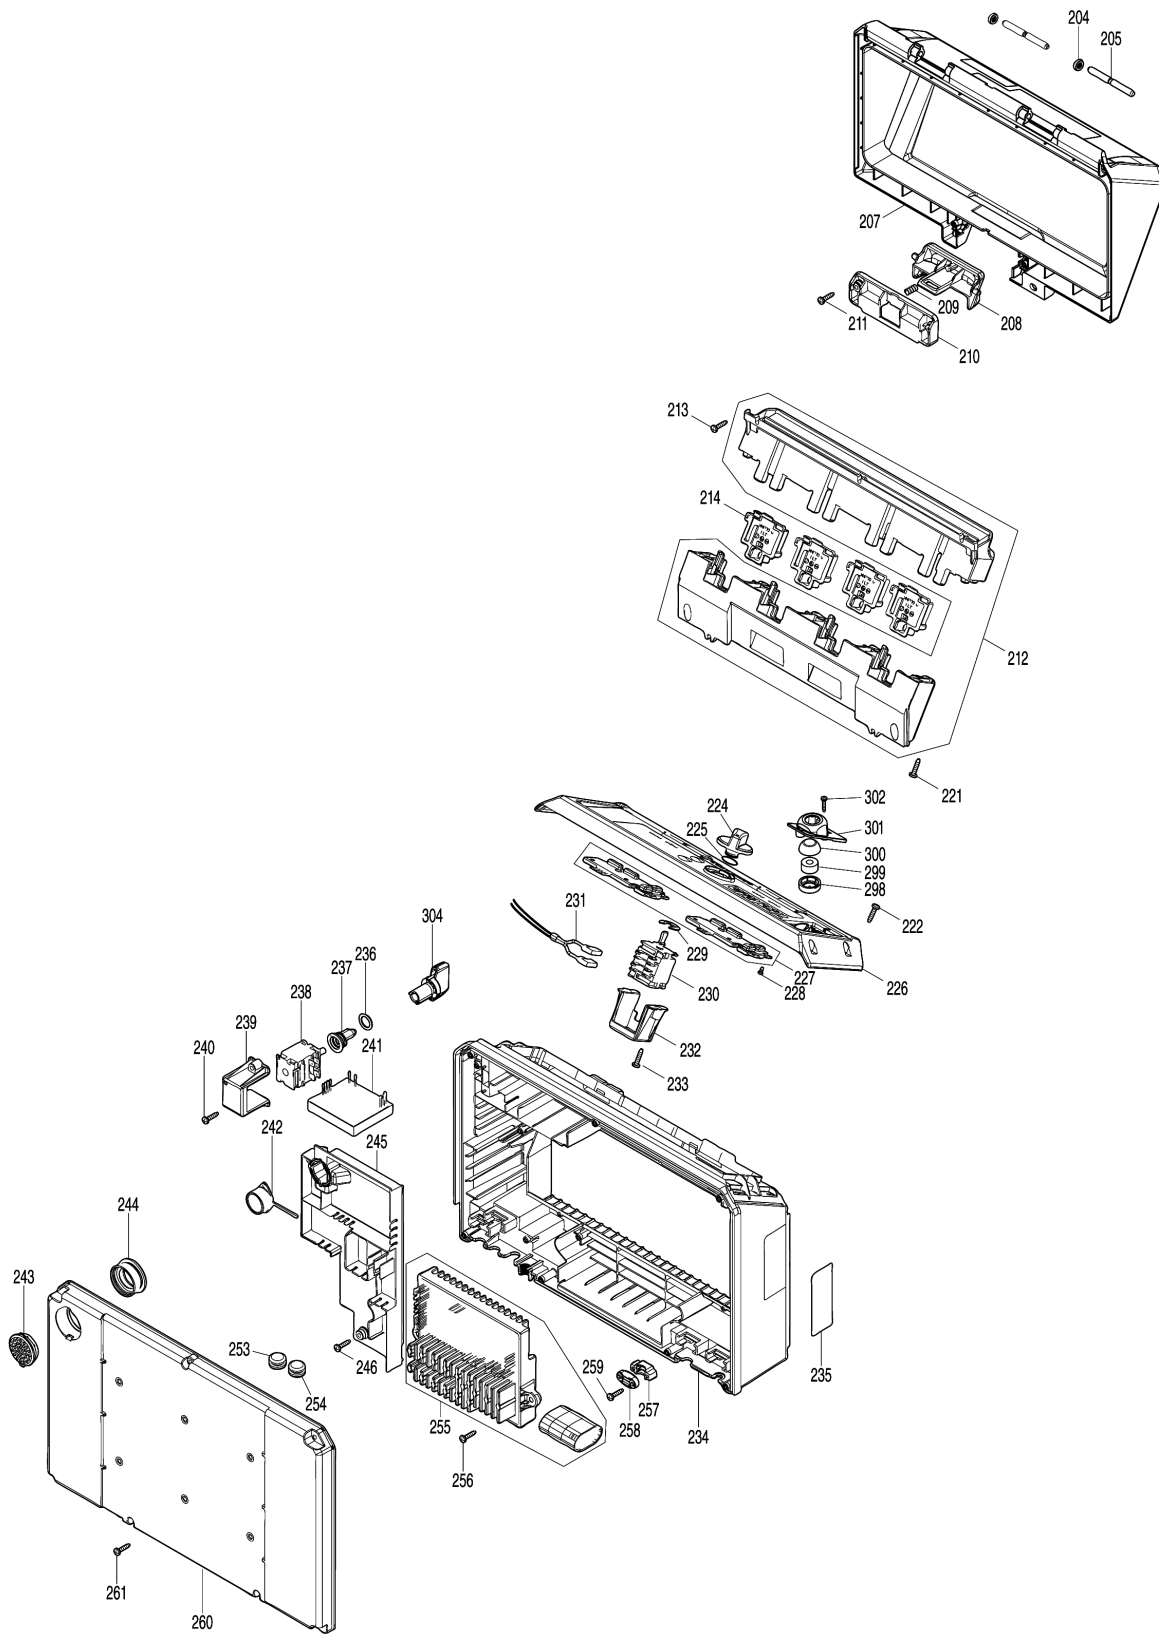

Model No.DCU605 BATTERY POWERED WHEELBARROW