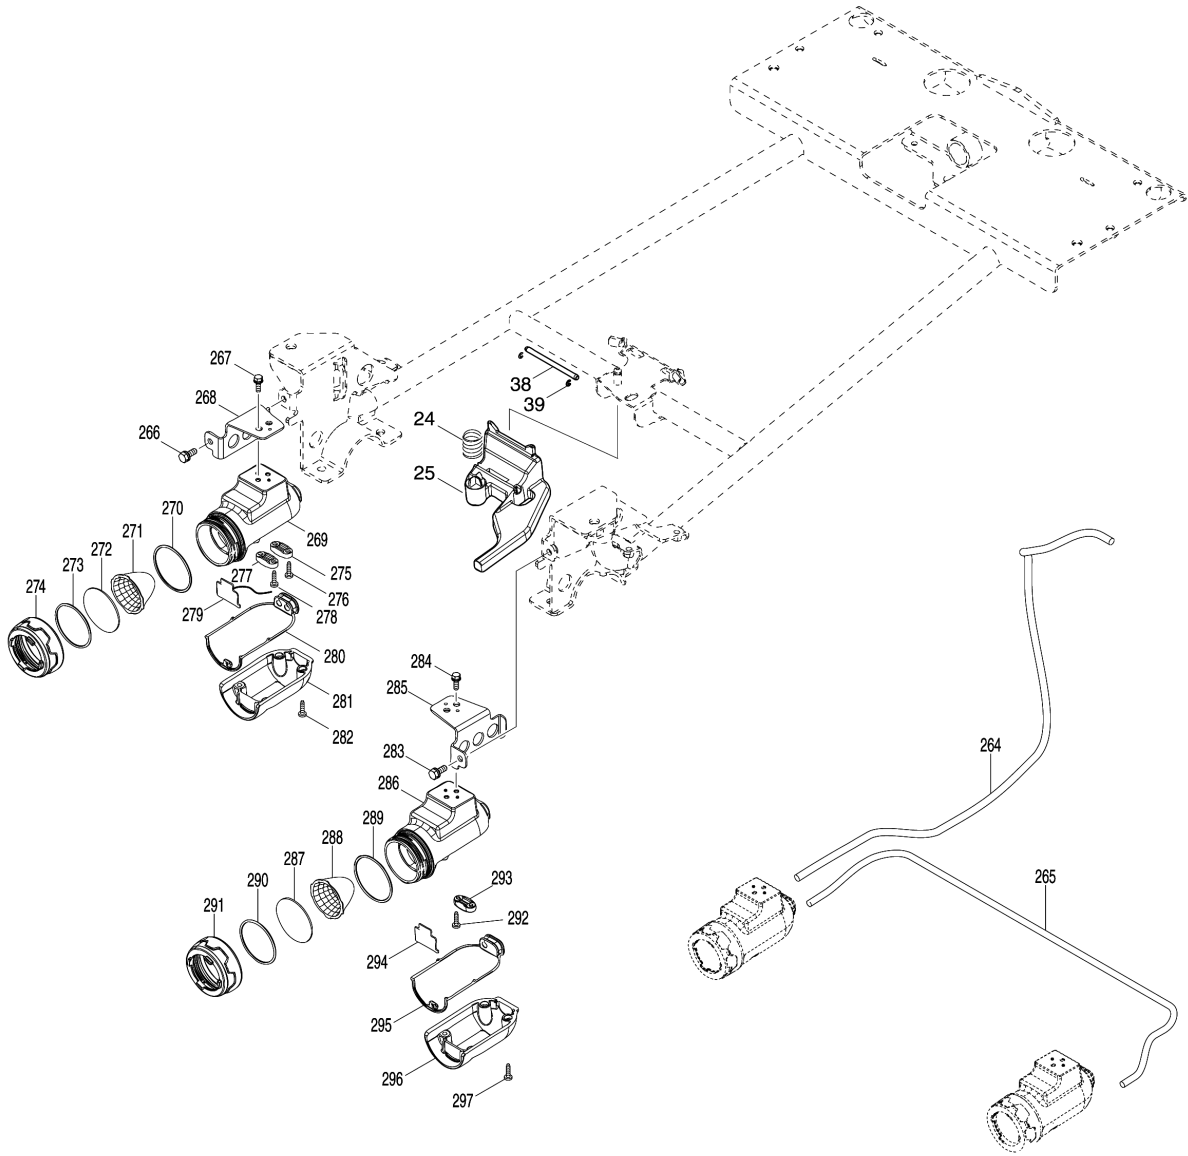

Model No.DCU602 BATTERY POWERED WHEELBARROW