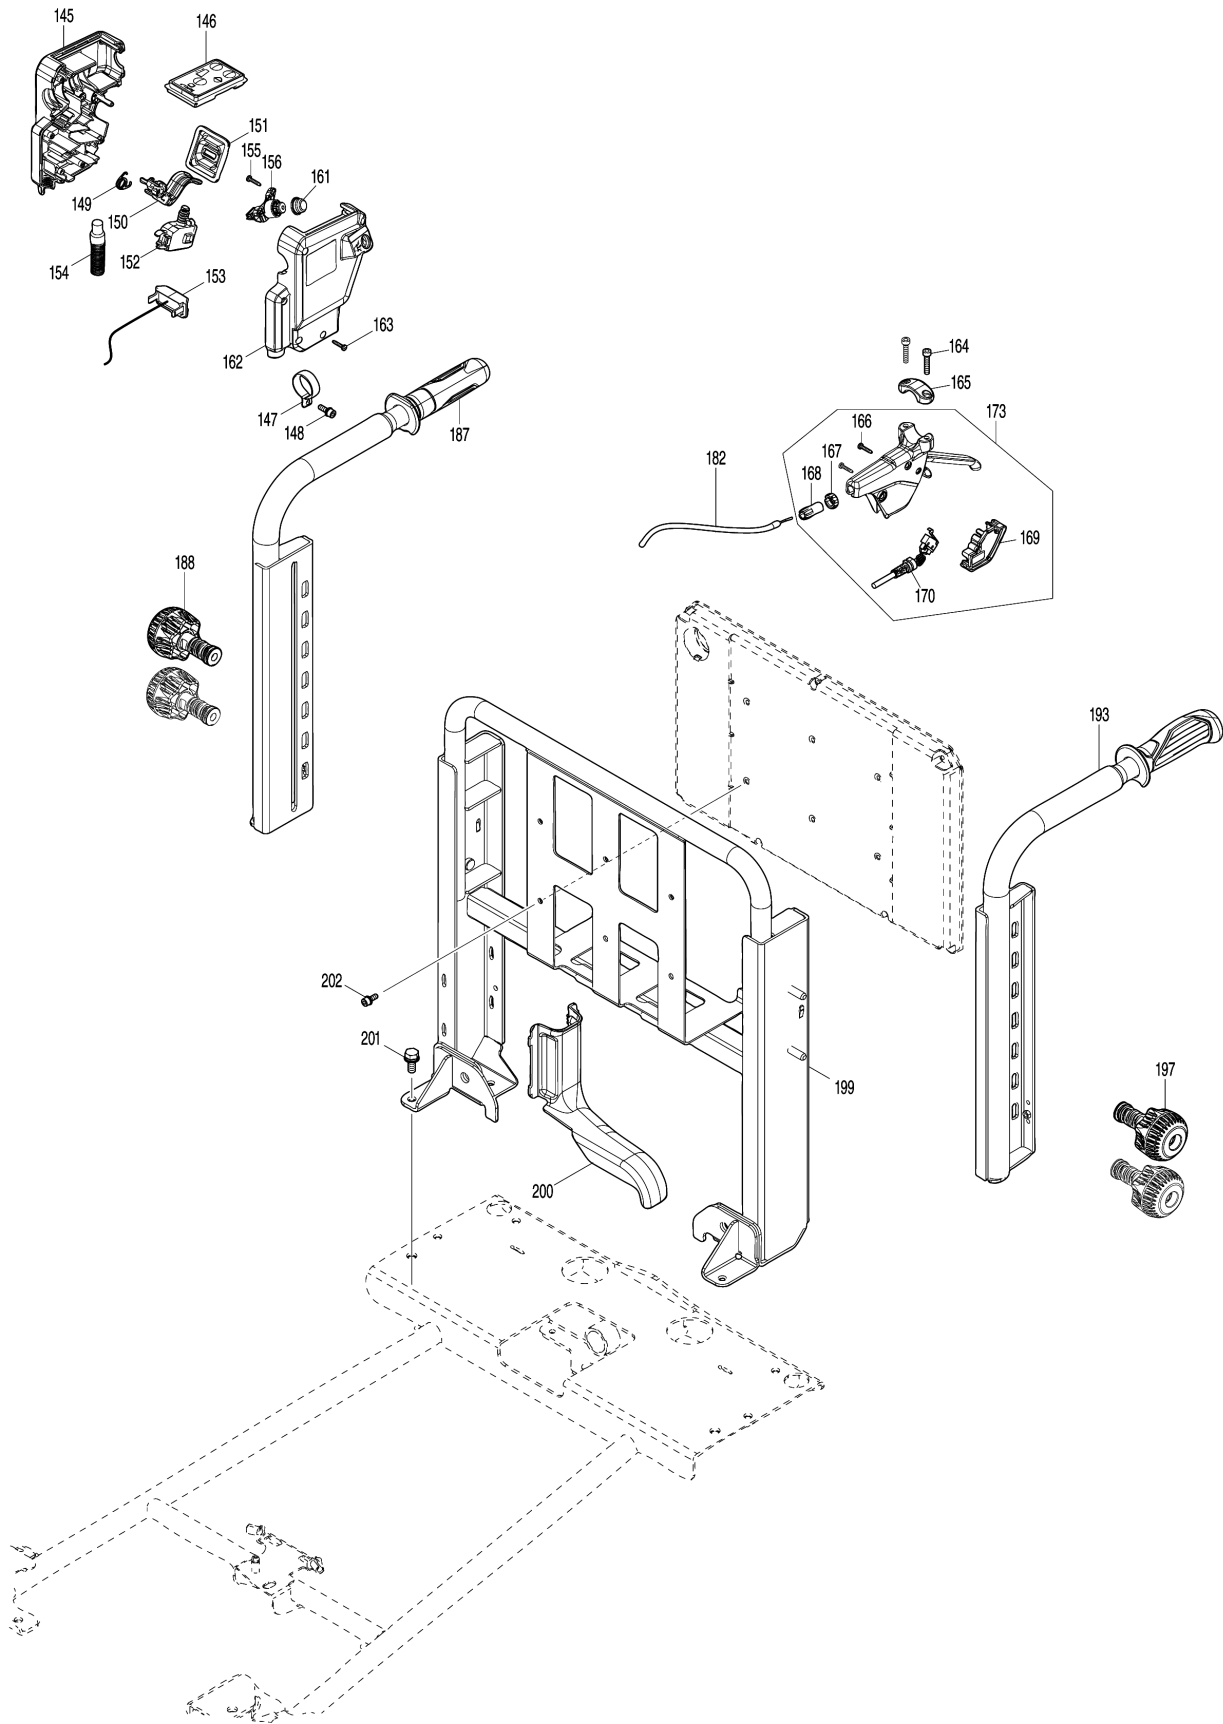

Model No.DCU602 BATTERY POWERED WHEELBARROW