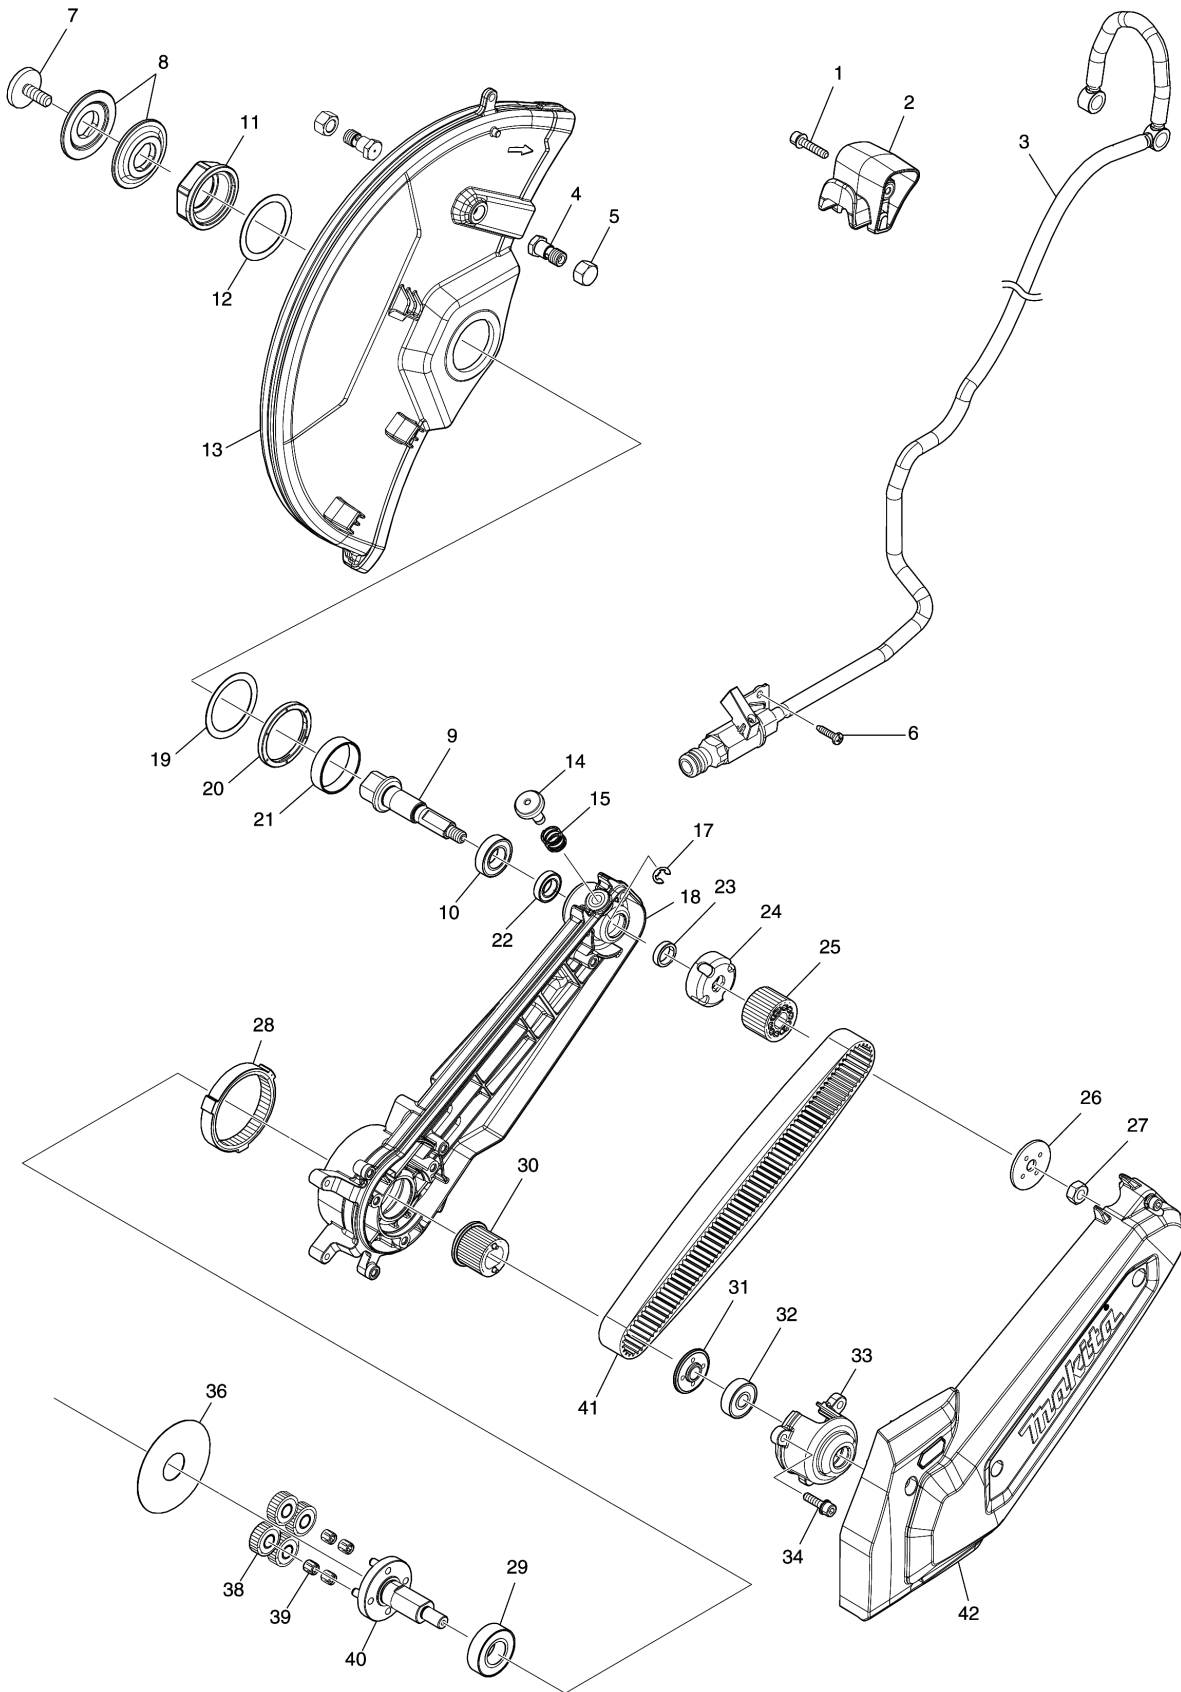

Model No.CE004G 305MM CORDLESS POWER CUTTER

Model No.CE004G 305MM CORDLESS POWER CUTTER