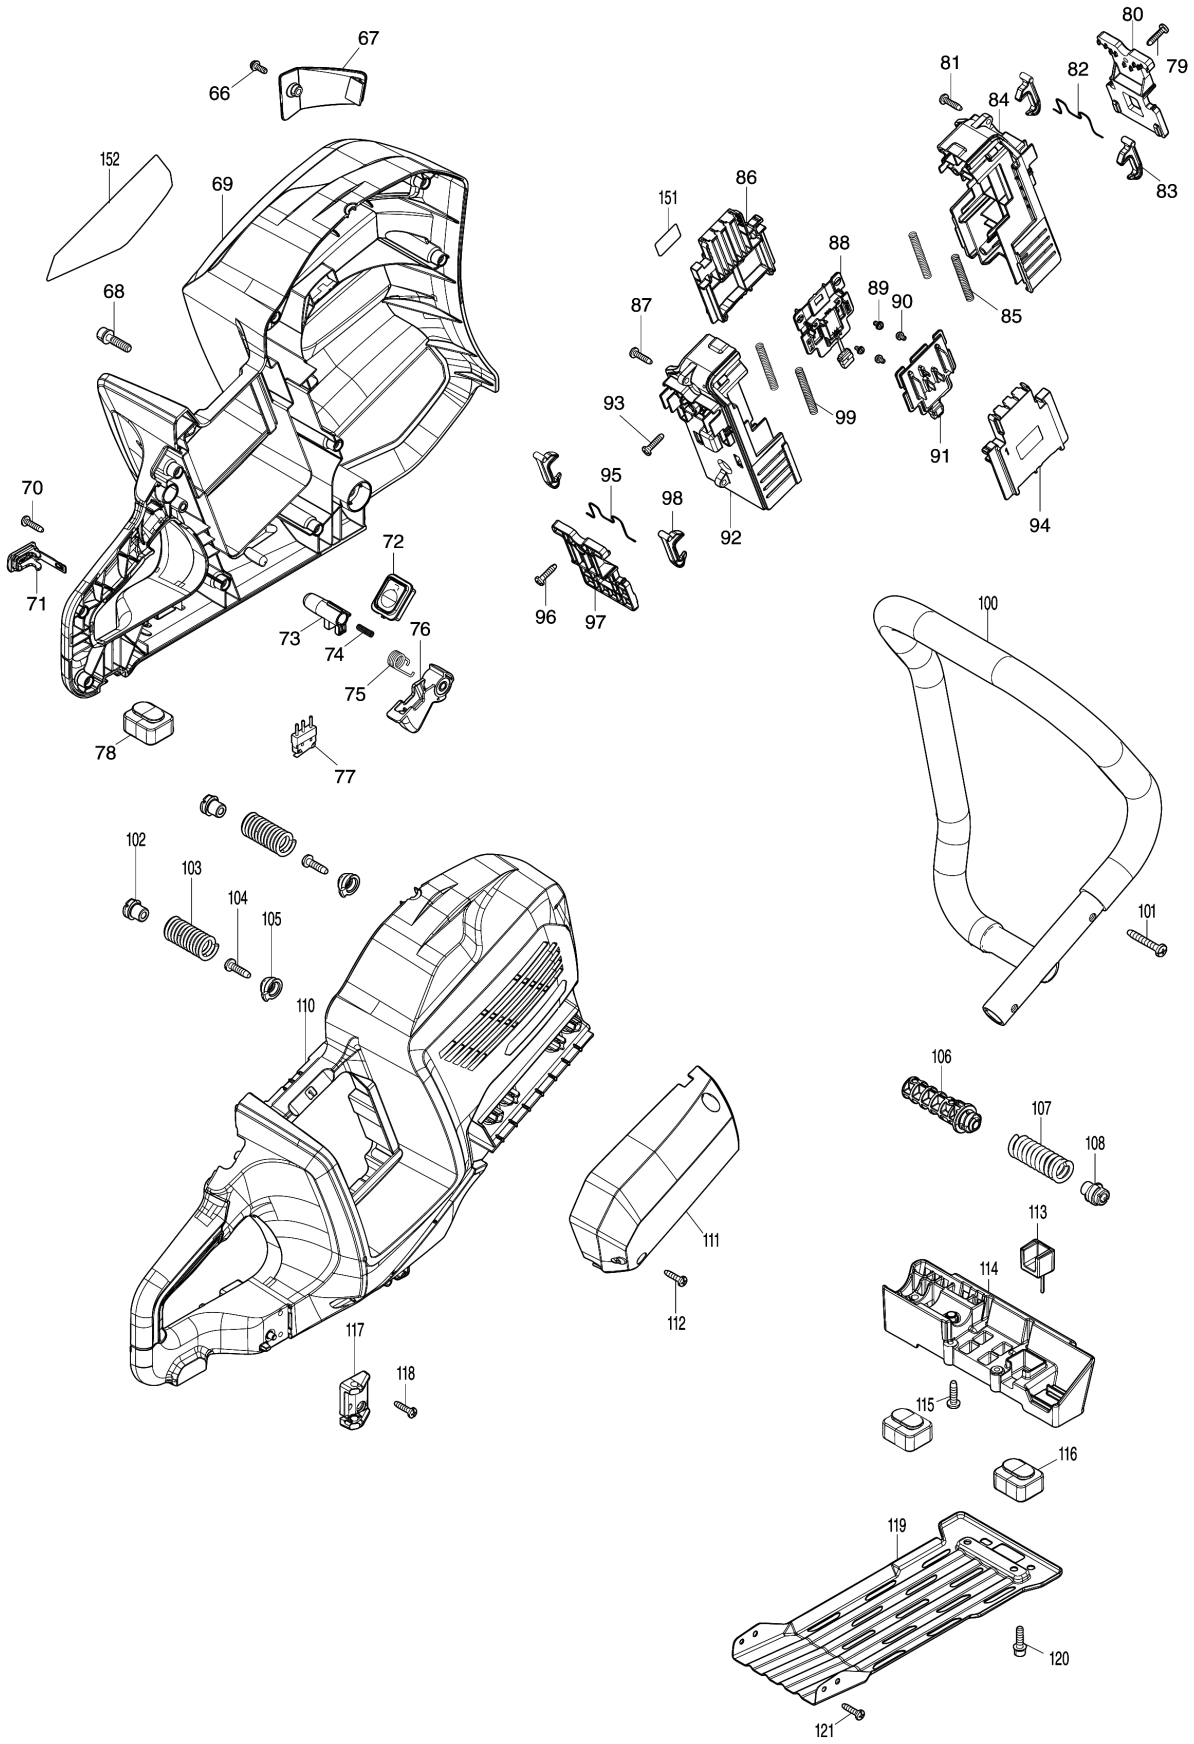

Model No.CE002G 355MM CORDLESS POWER CUTTER

Model No.CE002G 355MM CORDLESS POWER CUTTER

Model No.CE002G 355MM CORDLESS POWER CUTTER