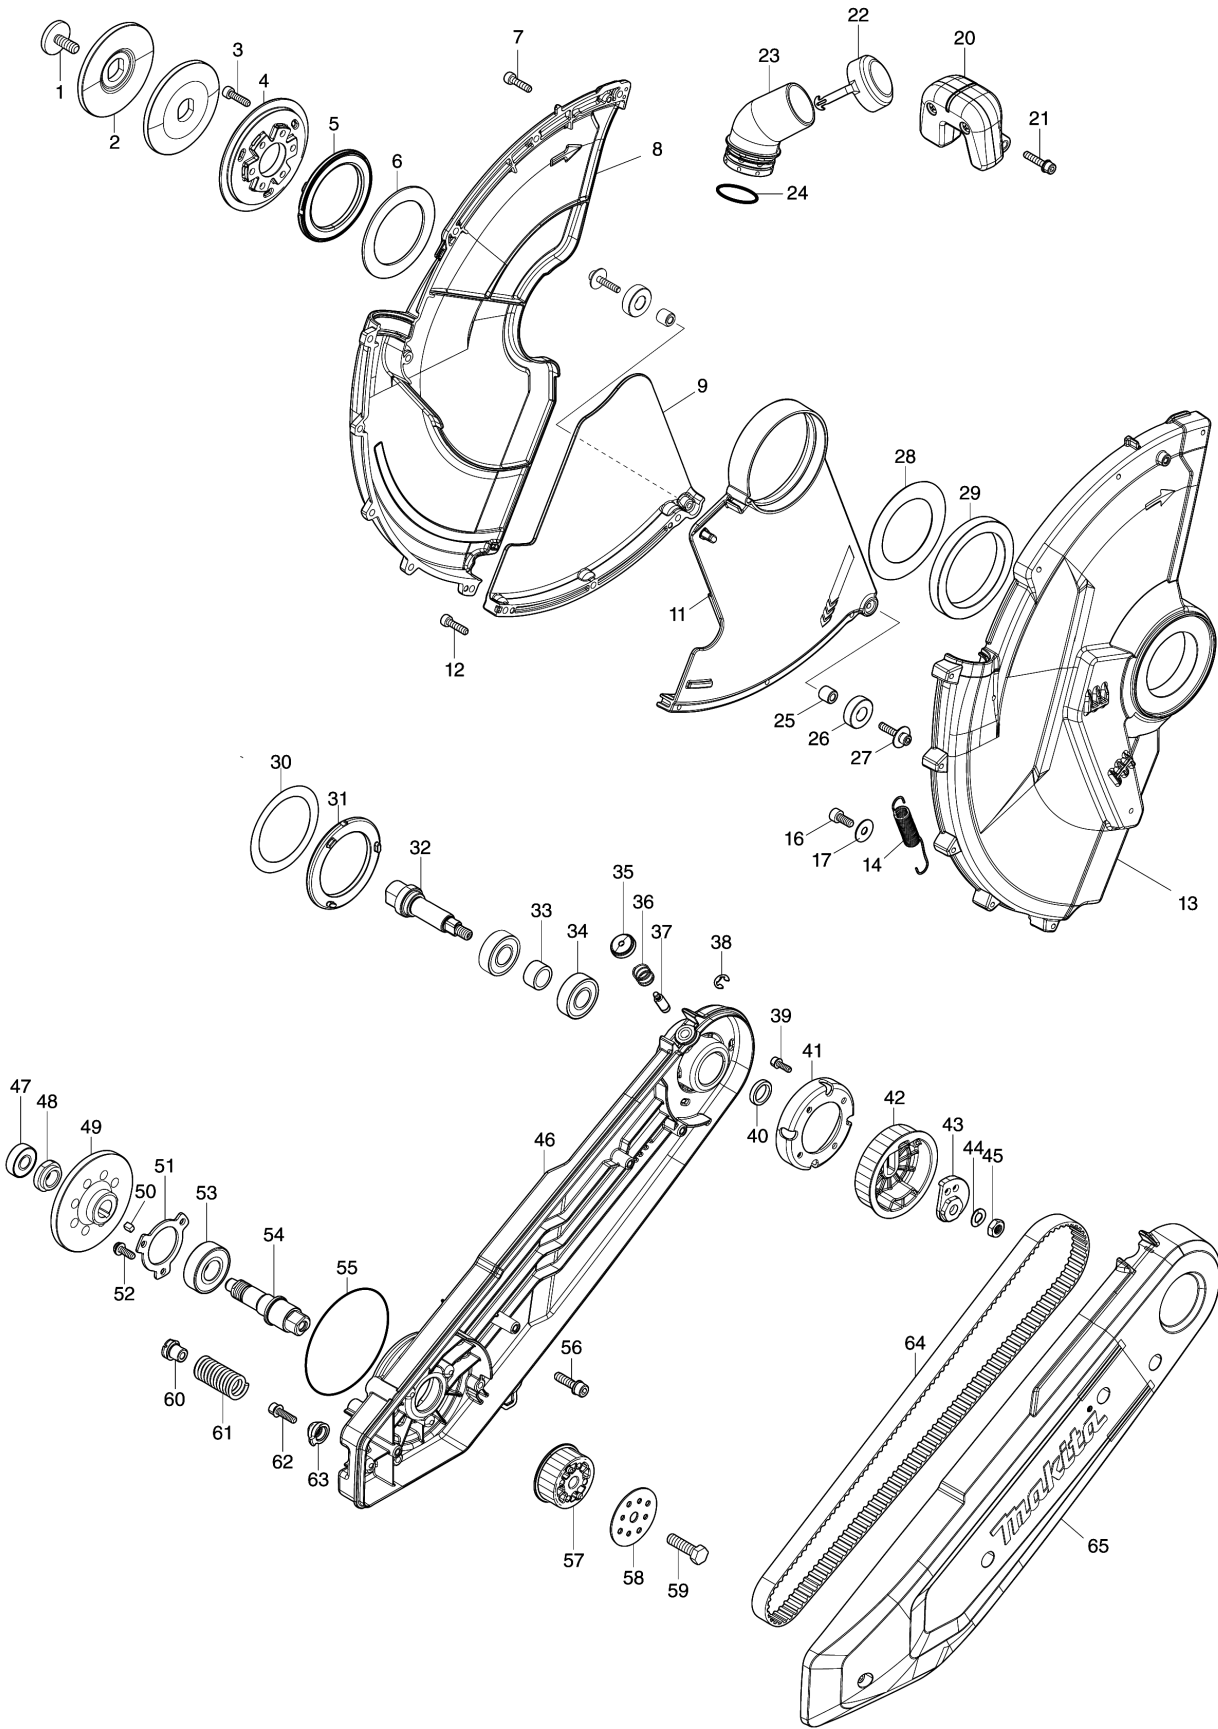

Model No.CE002G 355MM CORDLESS POWER CUTTER

Model No.CE002G 355MM CORDLESS POWER CUTTER

Model No.CE002G 355MM CORDLESS POWER CUTTER